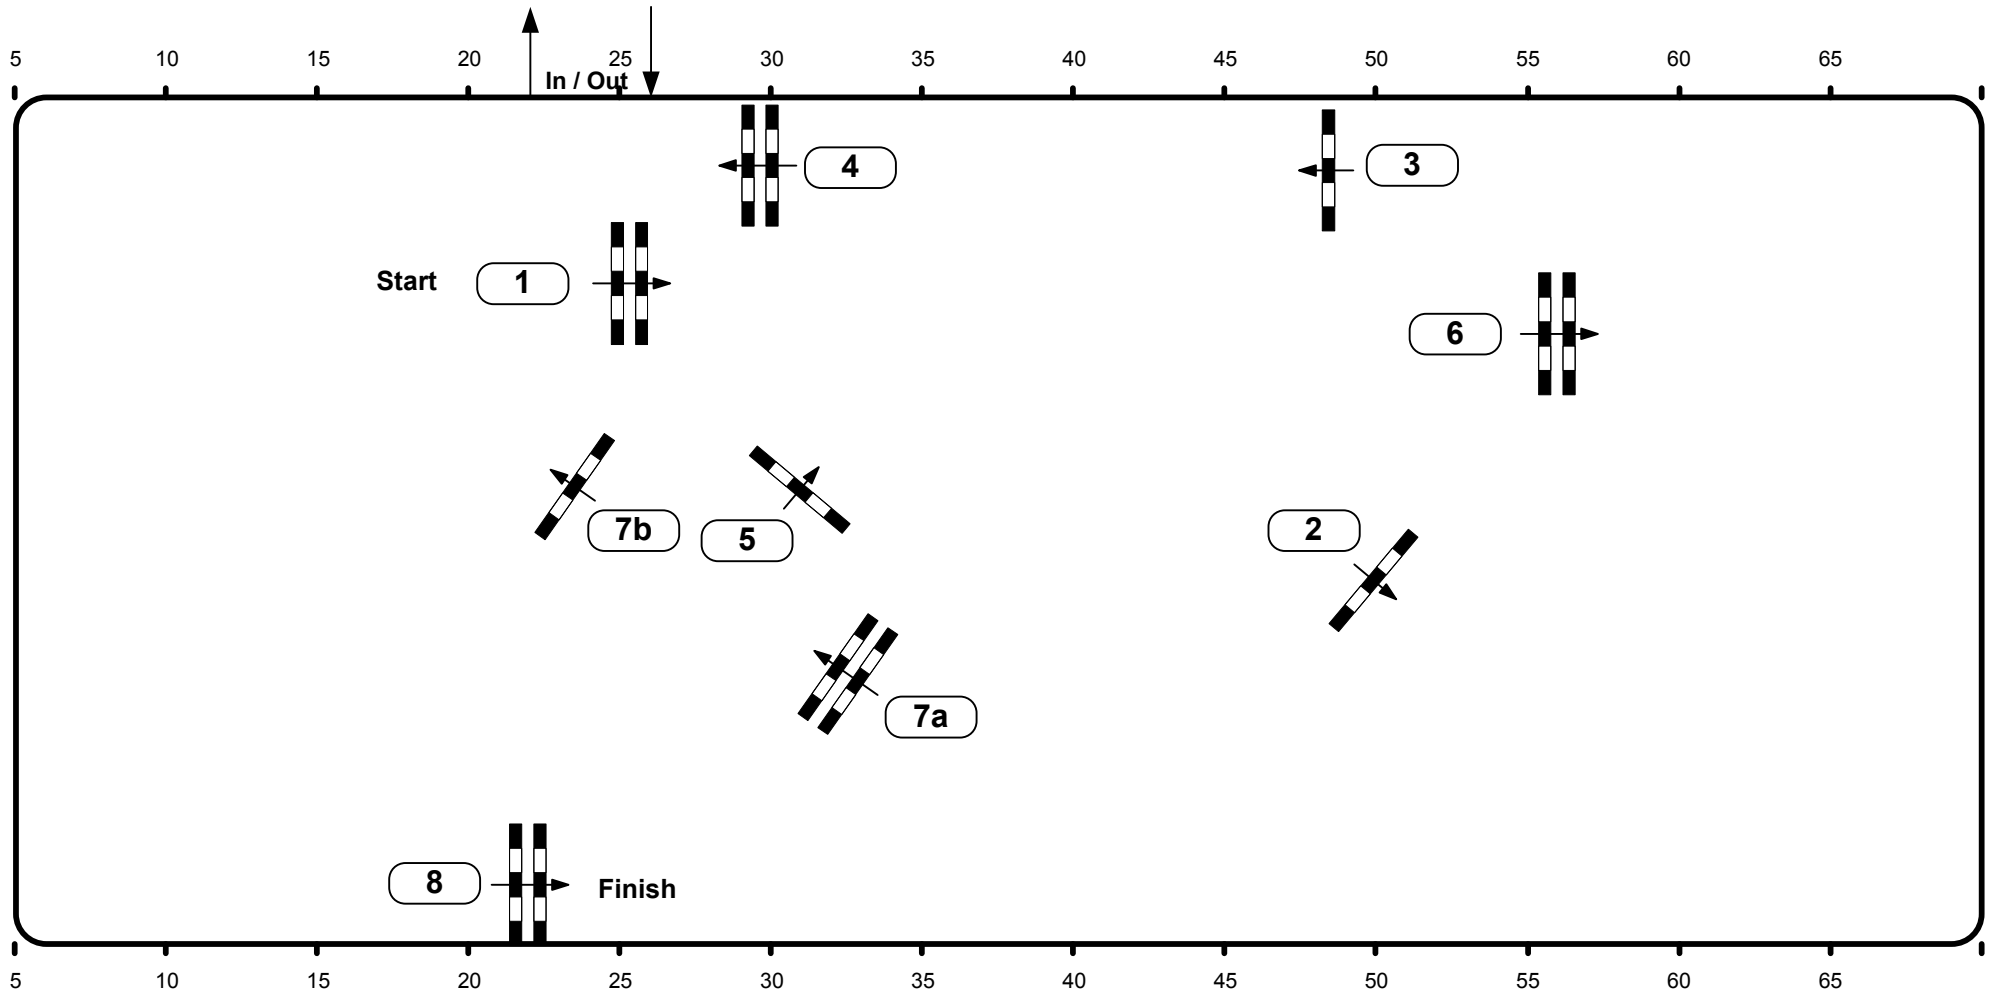

CSI** Neustadt-Dosse 2010

Class No.: **22** 5 u. 6-jährige Pferde

Springferde Tour

Donnerstag, 28. Januar 2010

Table: A	Speed: 350 m/min	Obstacles: 8	1st Jump-off:	2nd Jump-off:
National RG: 363.1	Length: 330 m	Efforts: 9	Length: 0 m	Length: 0 m
FEI RG / Art.	Time allowed: 57 sec	Penalty sec:	Time allowed: 0 sec	Time allowed: 0 sec
Height: 1,15 m	Time limit: 114 sec	Closed combination:	Time limit: 0 sec	Time limit: 0 sec