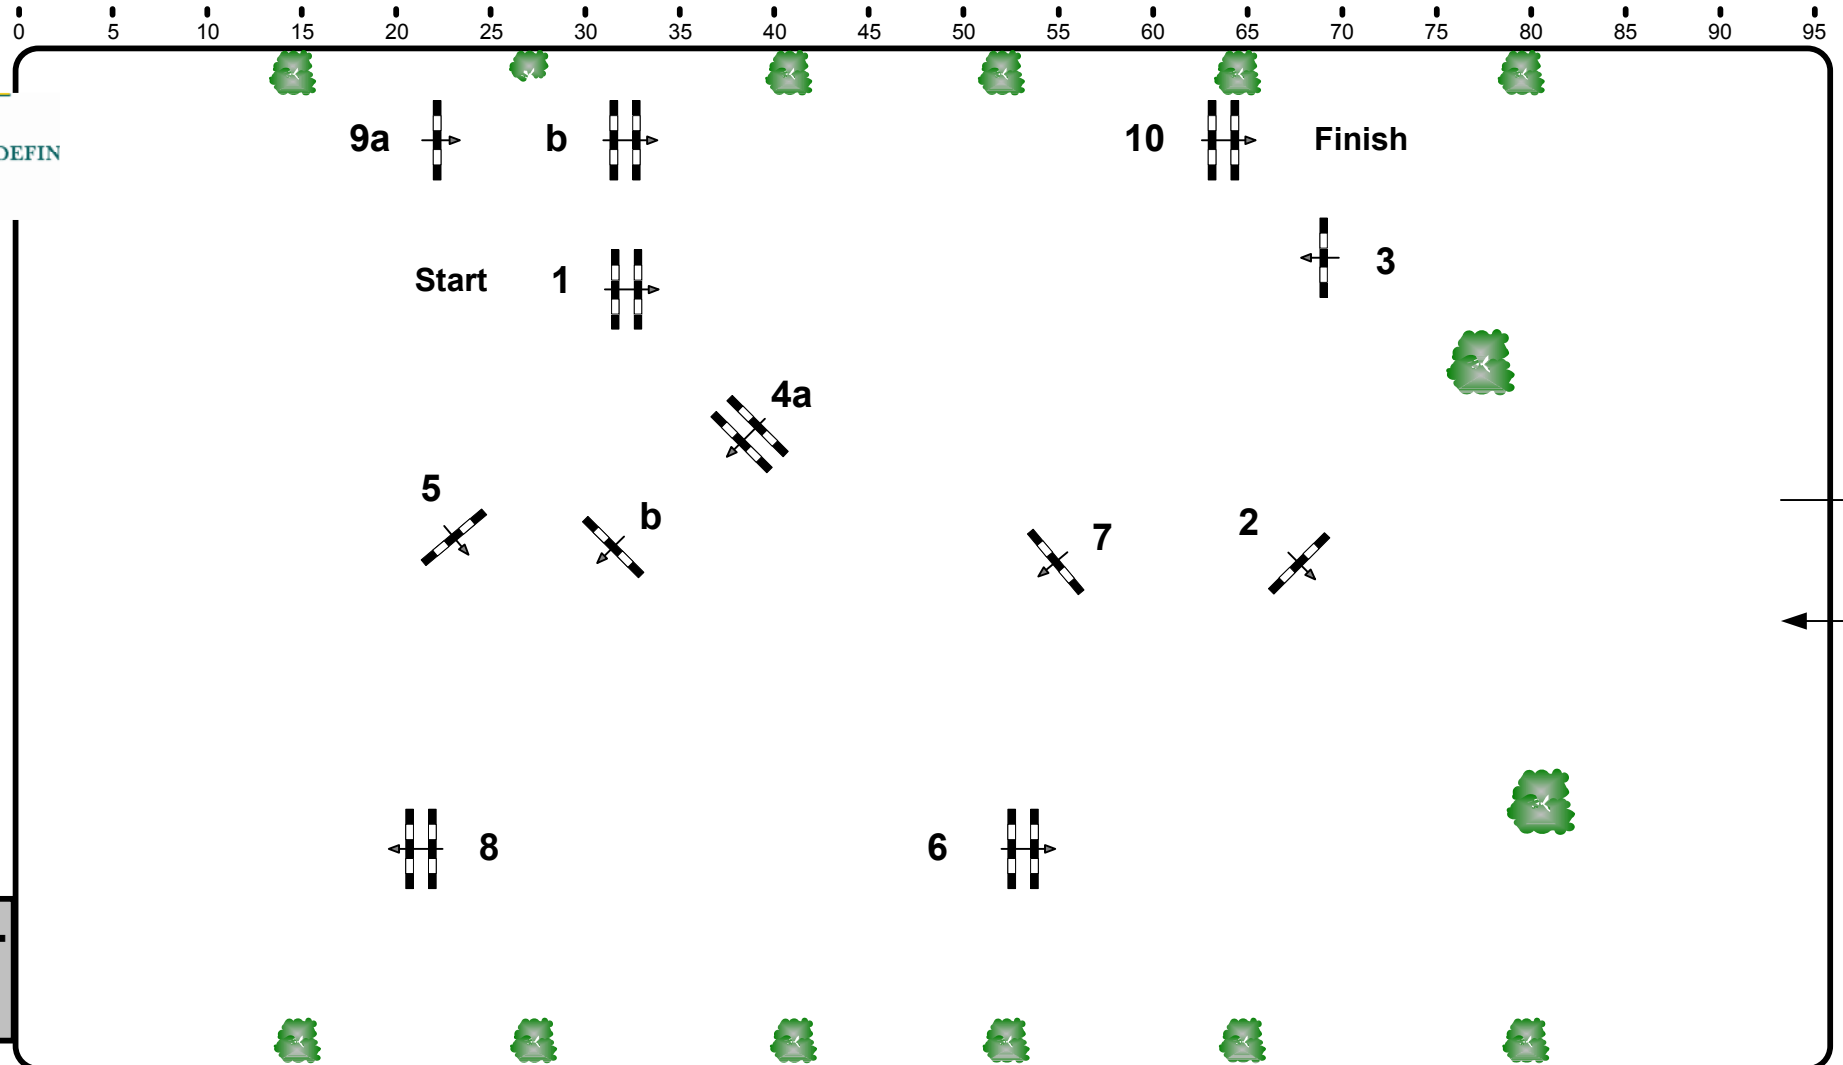

Pferdefestival Redefin 2010

Class No.:

1

Opening Competition

Competition with one jump-off

Freitag, 7. Mai 2010

Start: 8:30

Table: A
National RG:
FEI RG / Art. 238.2.1
Height: 1,40 m

Speed: 350 m/min
Length: 450 m
Time allowed: 78 sec
Time limit: 156 sec

Obstacles: 10
Efforts: 12
Penalty sec:
Closed combination:

1st Jump-off:
Length: 0 m
Time allowed: 0 sec
Time limit: 0 sec

2nd Jump-off:
Length: 0 m
Time allowed: 0 sec
Time limit: 0 sec