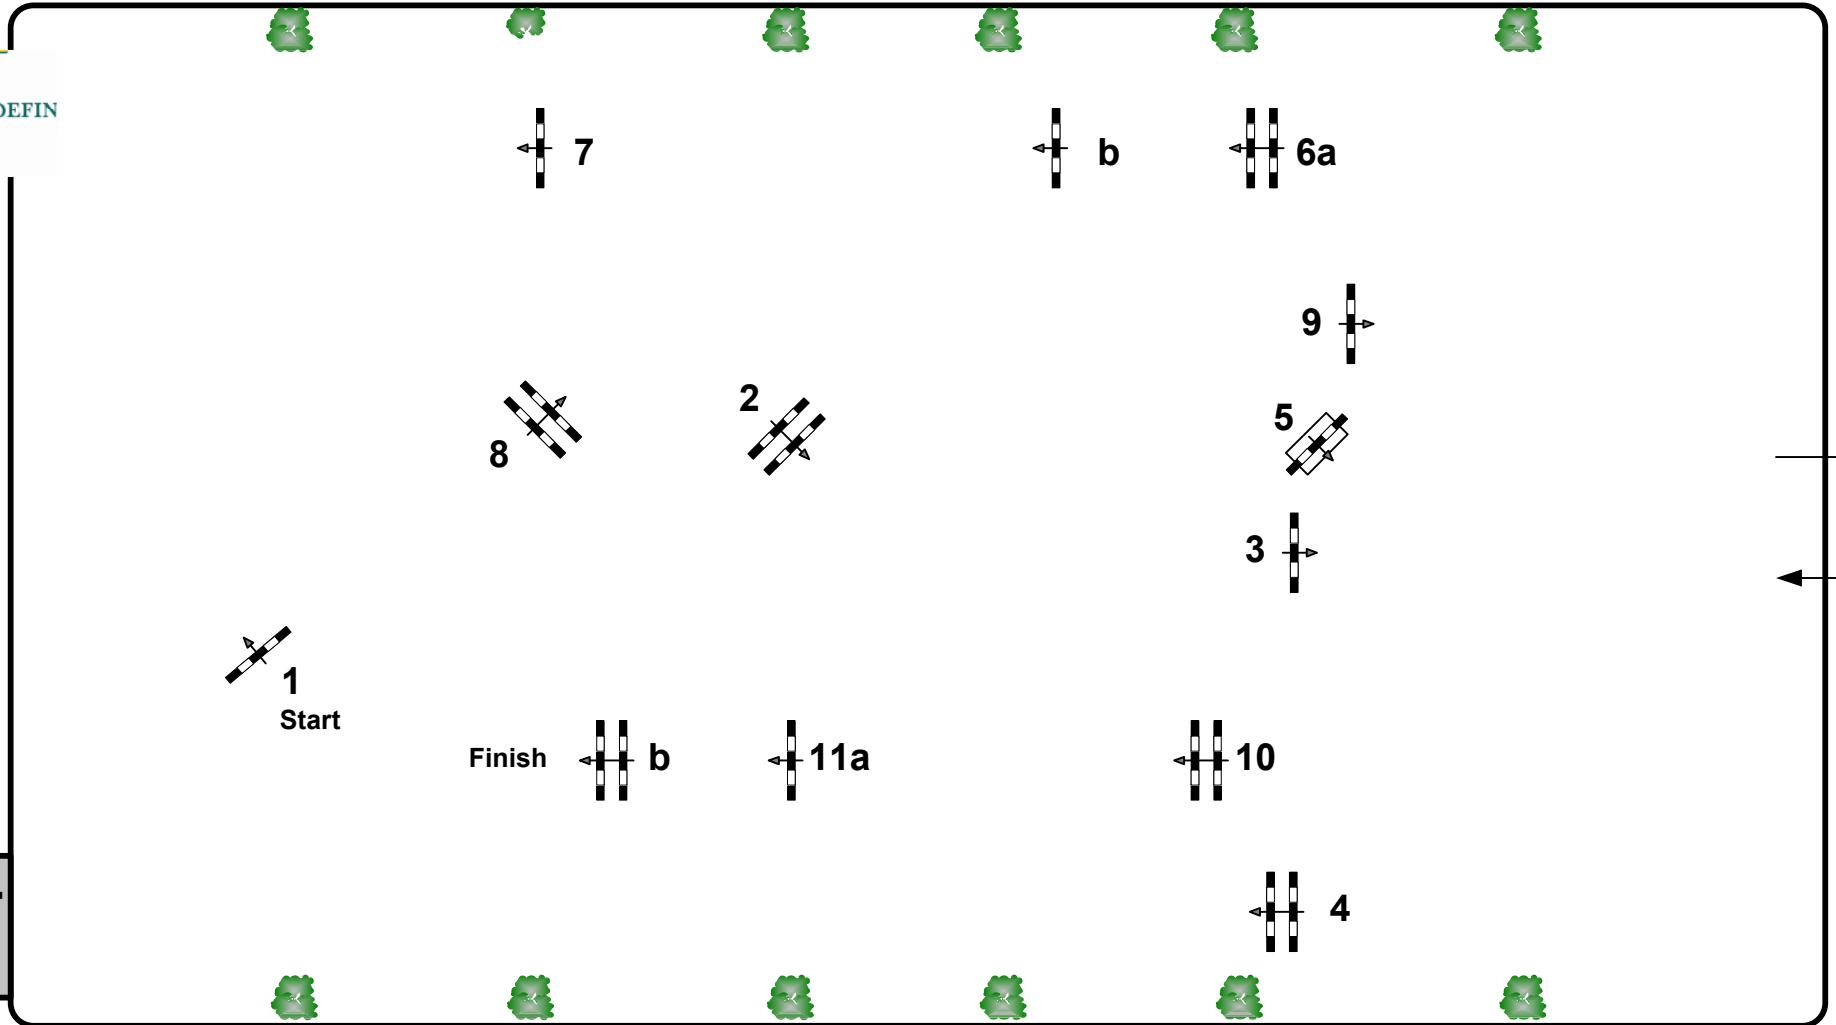

Pferdefestival Redefin 2010

Class No.: **2** Big Tour

Competition against the clock

Freitag, 7. Mai 2010

Table: A	Speed: 350 m/min	Obstacles: 11	1st Jump-off:	2nd Jump-off:
National RG:	Length: 430 m	Efforts: 13	Length: 0 m	Length: 0 m
FEI RG / Art. 238.2.1	Time allowed: 74 sec	Penalty sec:	Time allowed: 0 sec	Time allowed: 0 sec
Height: 1,45 m	Time limit: 148 sec	Closed combination:	Time limit: 0 sec	Time limit: 0 sec

0 5 10 15 20 25 30 35 40 45 50 55 60 65 70 75 80 85 90 95

Jury

Course Designer Wolfgang Meyer (GER)/Christian Wiegand(GER)