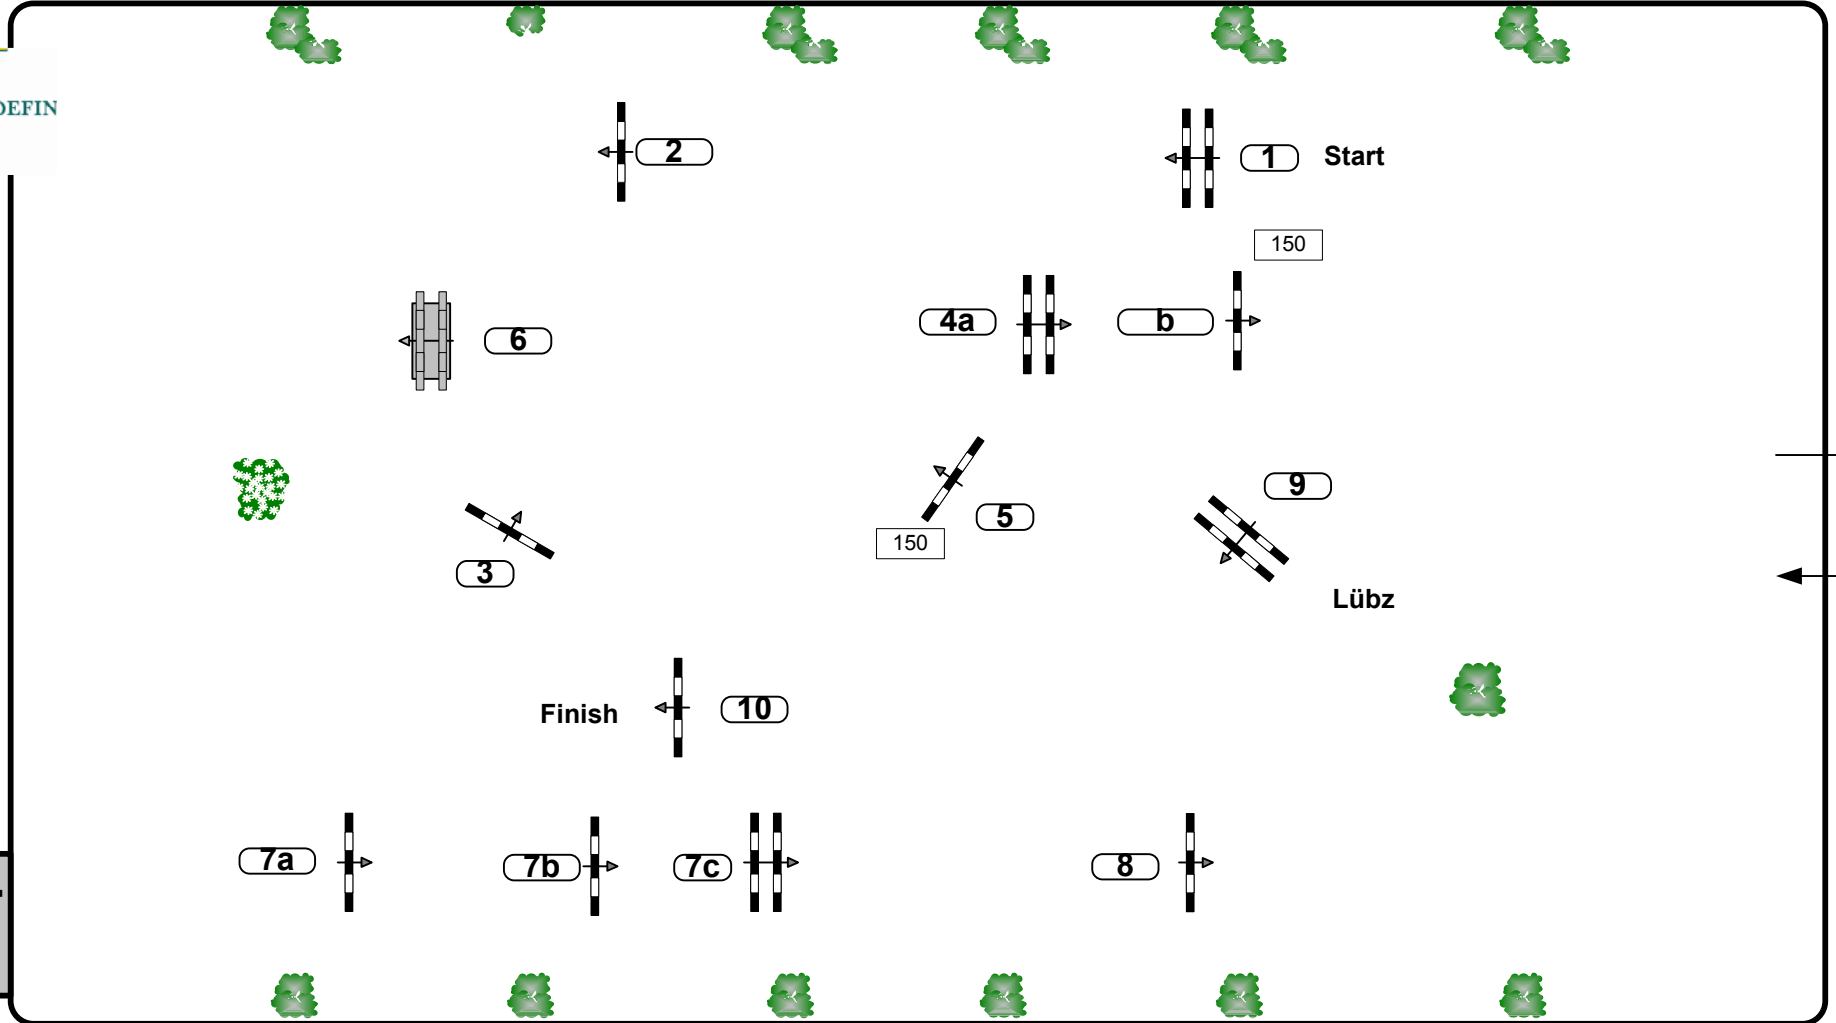

Pferdefestival Redefin 2010

Class No.:

8

Youngster Tour

Competition against the clock

Samstag, 8. Mai 2010

Table: A
National RG:
FEI RG / Art. 238.2.1
Height: 1,40 m

Speed: 350 m/min
Length: 420 m
Time allowed: 72 sec
Time limit: 144 sec

Obstacles: 10
Efforts: 13
Penalty sec:
Closed combination:

:
Length: 340 m
Time allowed: 59 sec
Time limit: 118 sec

2nd Jump-off:
Length: 0 m
Time allowed: 0 sec
Time limit: 0 sec

0 5 10 15 20 25 30 35 40 45 50 55 60 65 70 75 80 85 90 95

Jury

Course Designer Wolfgang Meyer (GER)/Christian Wiegand(GER)