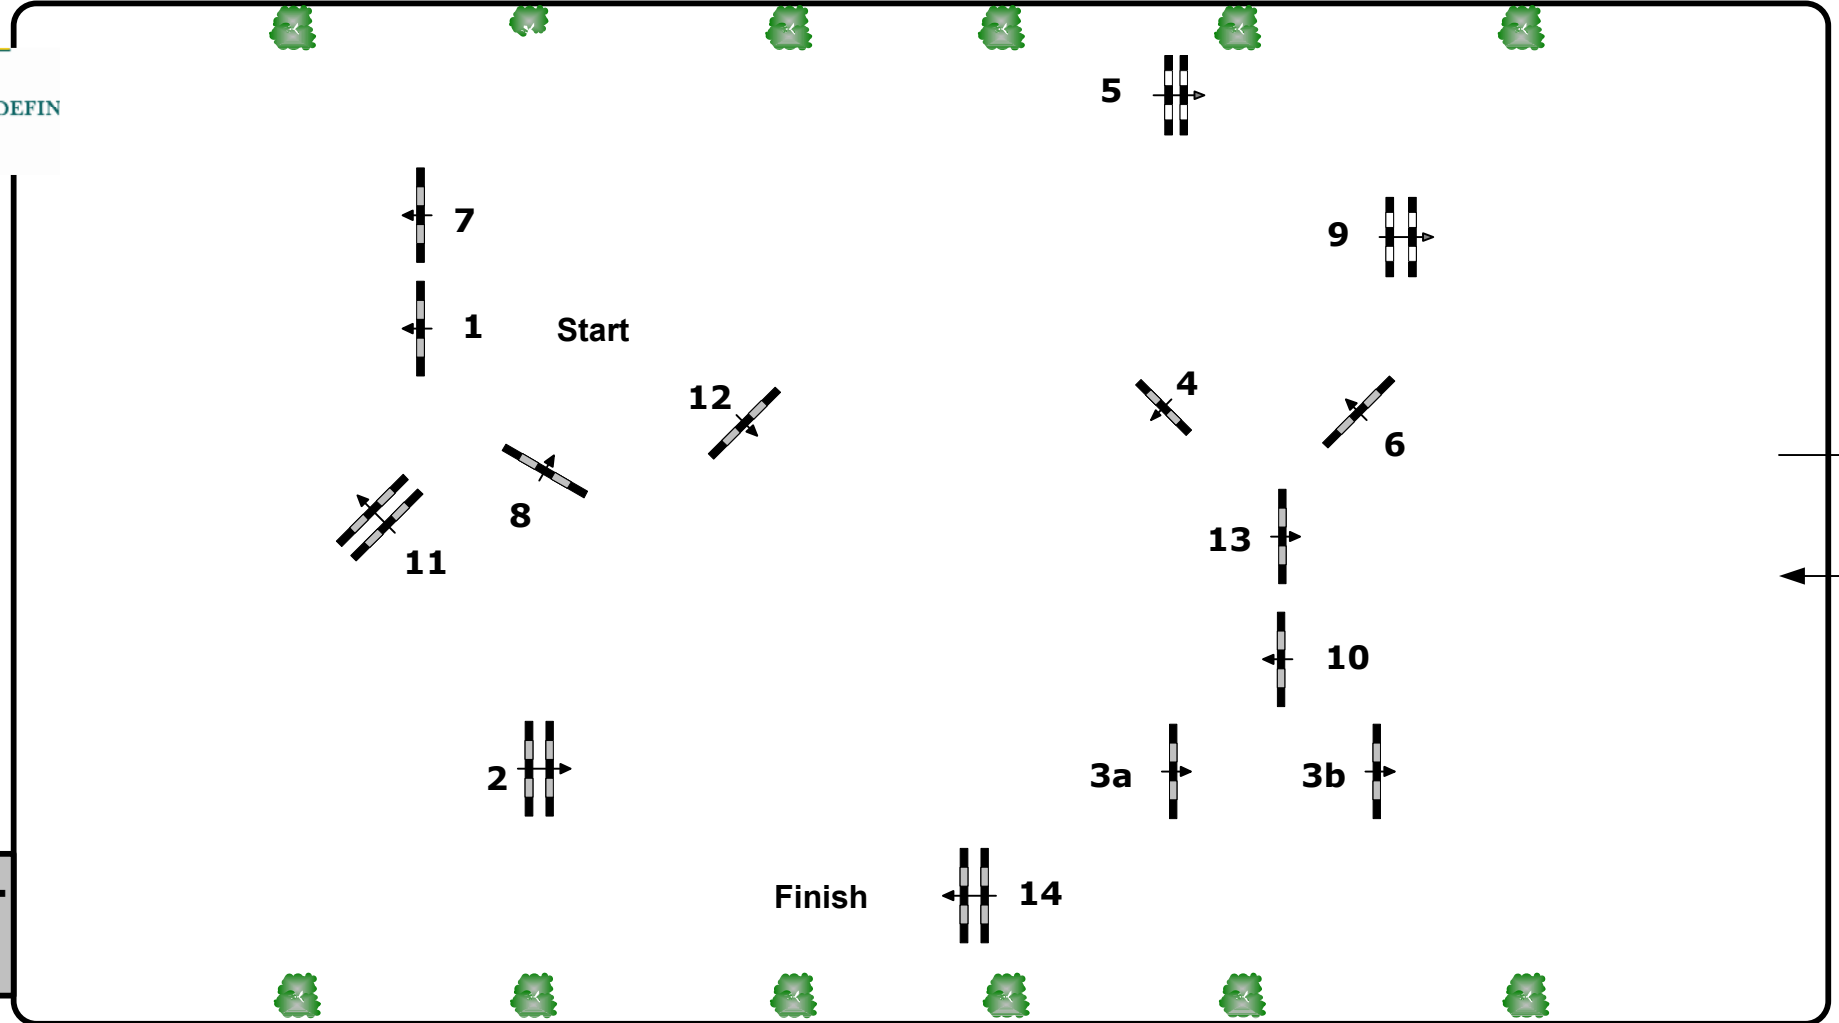

Pferdefestival Redefin 2010

Class No.:

5

Speed Derby

Speed and Handiness

Samstag, 8. Mai 2010

Table: C
National RG:
FEI RG / Art. 239,263
Height: 1,40 m

Speed: 350 m/min
Length: 740 m
Time allowed: sec
Time limit: 180 sec

Obstacles: 14
Efforts: 15
Penalty sec:
Closed combination:

1st Jump-off:
Length: 0 m
Time allowed: 0 sec
Time limit: 0 sec

2nd Jump-off:
Length: 0 m
Time allowed: 0 sec
Time limit: 0 sec

0 5 10 15 20 25 30 35 40 45 50 55 60 65 70 75 80 85 90 95