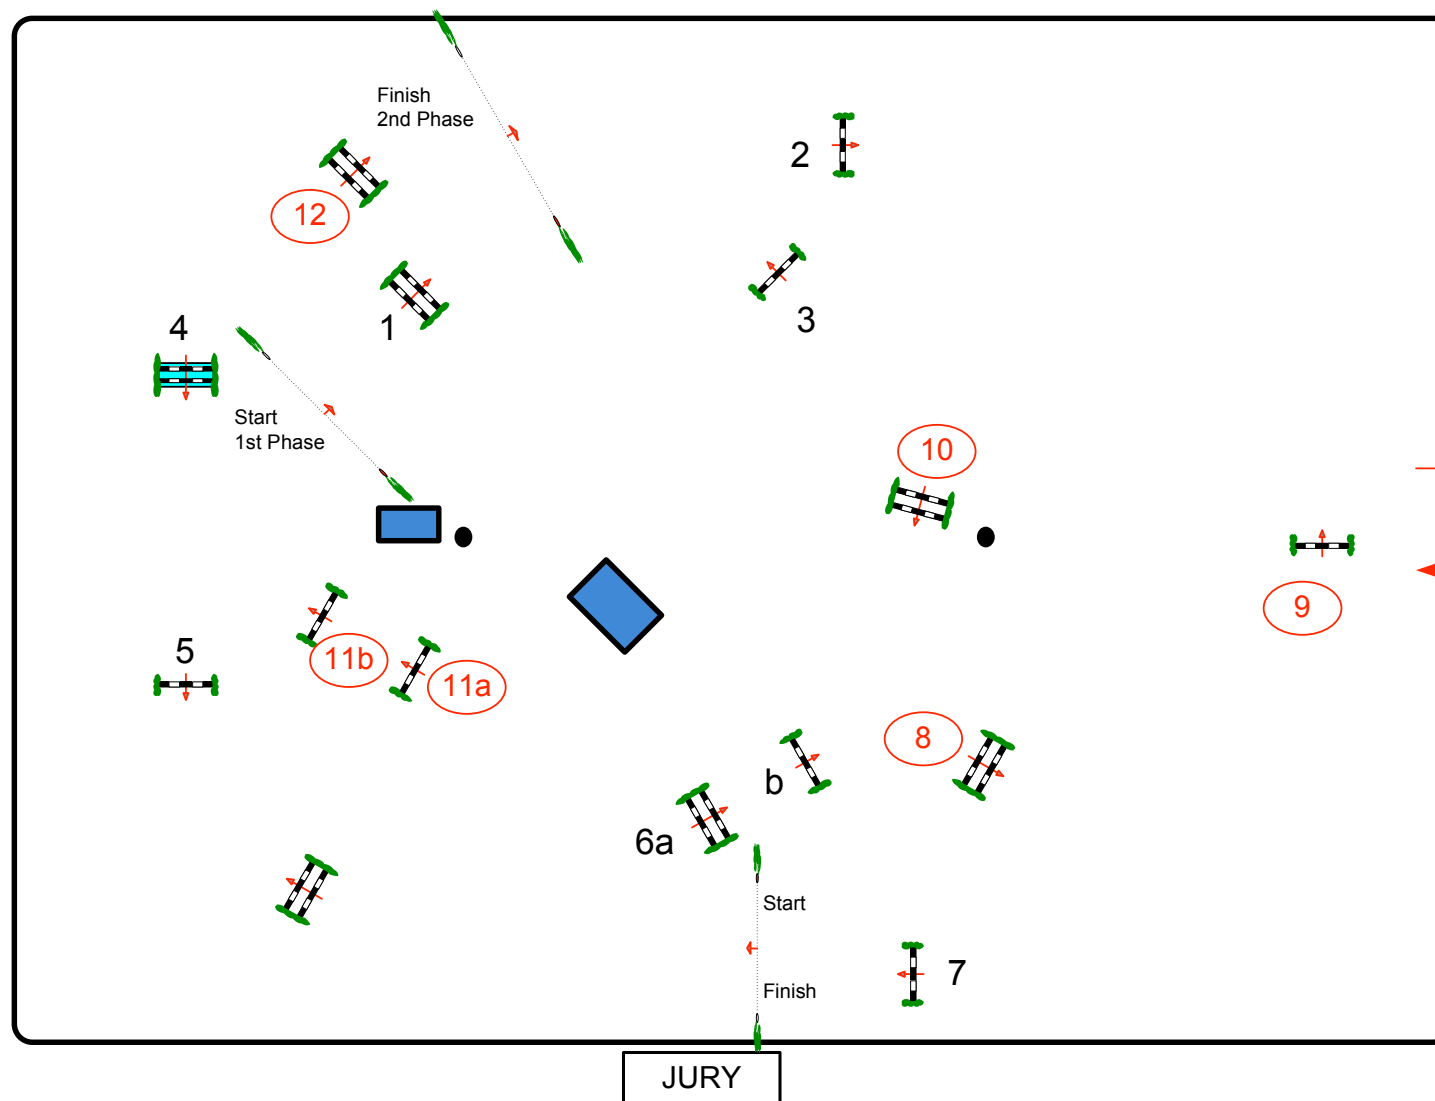

Class No.:

Young Horses 6 year old

Competition in two Phases

jueves, 18 de marzo de 2010

Start: 11:30

Table: A
National RG:
FEI RG / Art. 274.5.3
Height: 1,20 m

Speed: 350 m/min

Length: 360 m
Time allowed: 62 sec
Time limit: 124 sec

Obstacles: 7
Efforts: 8
Penalty sec
Closed combination:

2nd Phase:
8-9-10-11a-11b-12
Length: 260 m
Time allowed: 45 sec
Time limit: 90 sec

2nd Jump-off:
Length: 0 m
Time allowed: 0 sec
Time limit: 0 sec