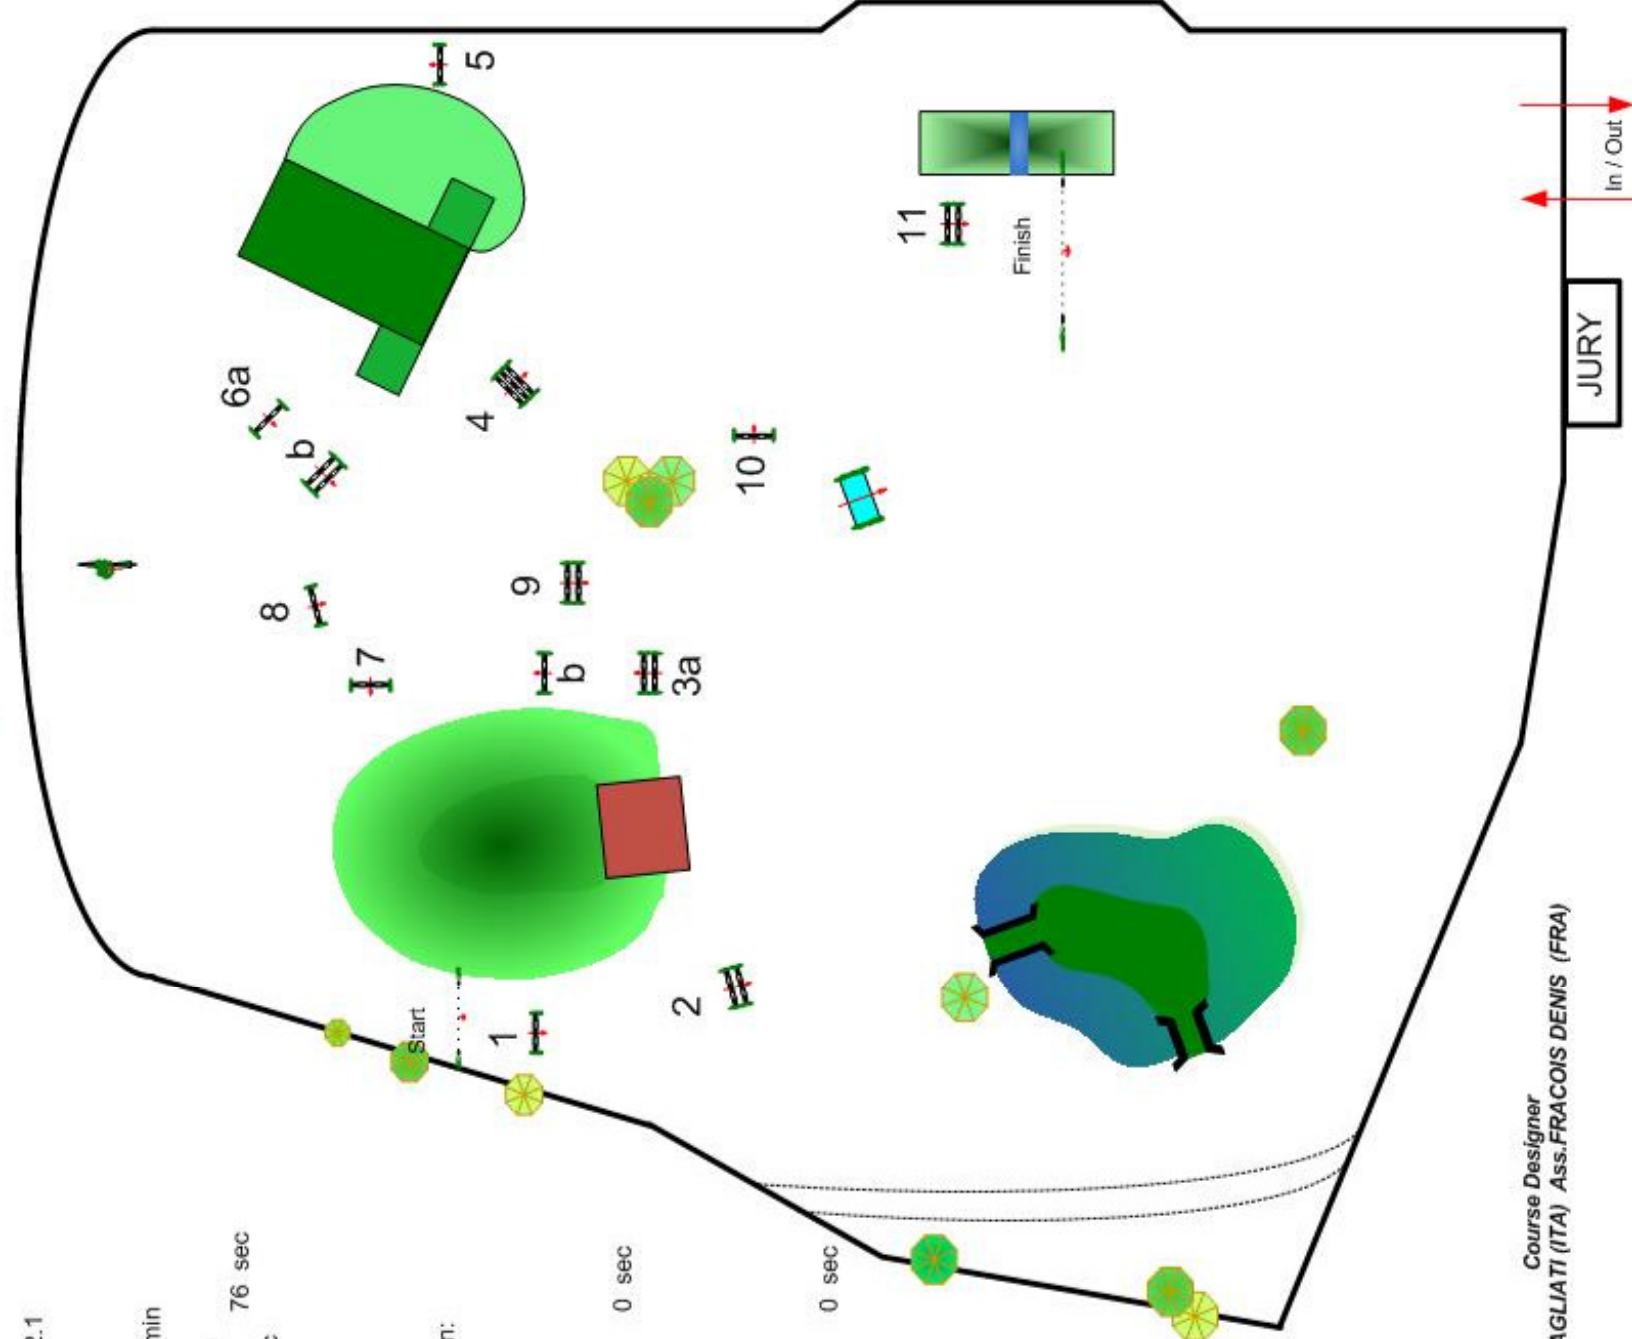

Height: 1,40 m

Speed: 350 m/min

Length: 440 m

Time allowed: 76 sec

Time limit: 152 sec

Obstacles: 11

Efforts: 13

Penalty sec

Closed combination:

:

Length: 0 m

Time allowed: 0 sec

Time limit: 0 sec

2nd Jump-off:

Length: 0 m

Time allowed: 0 sec

Time limit: 0 sec

Toscana 2010TOUR

AREZZO EQUESTRIAN CENTRE

Course Designer
ELIO TRAVAGLIATI (ITA) Ass. FRACOIS DENIS (FRA)

JURY

In / Out