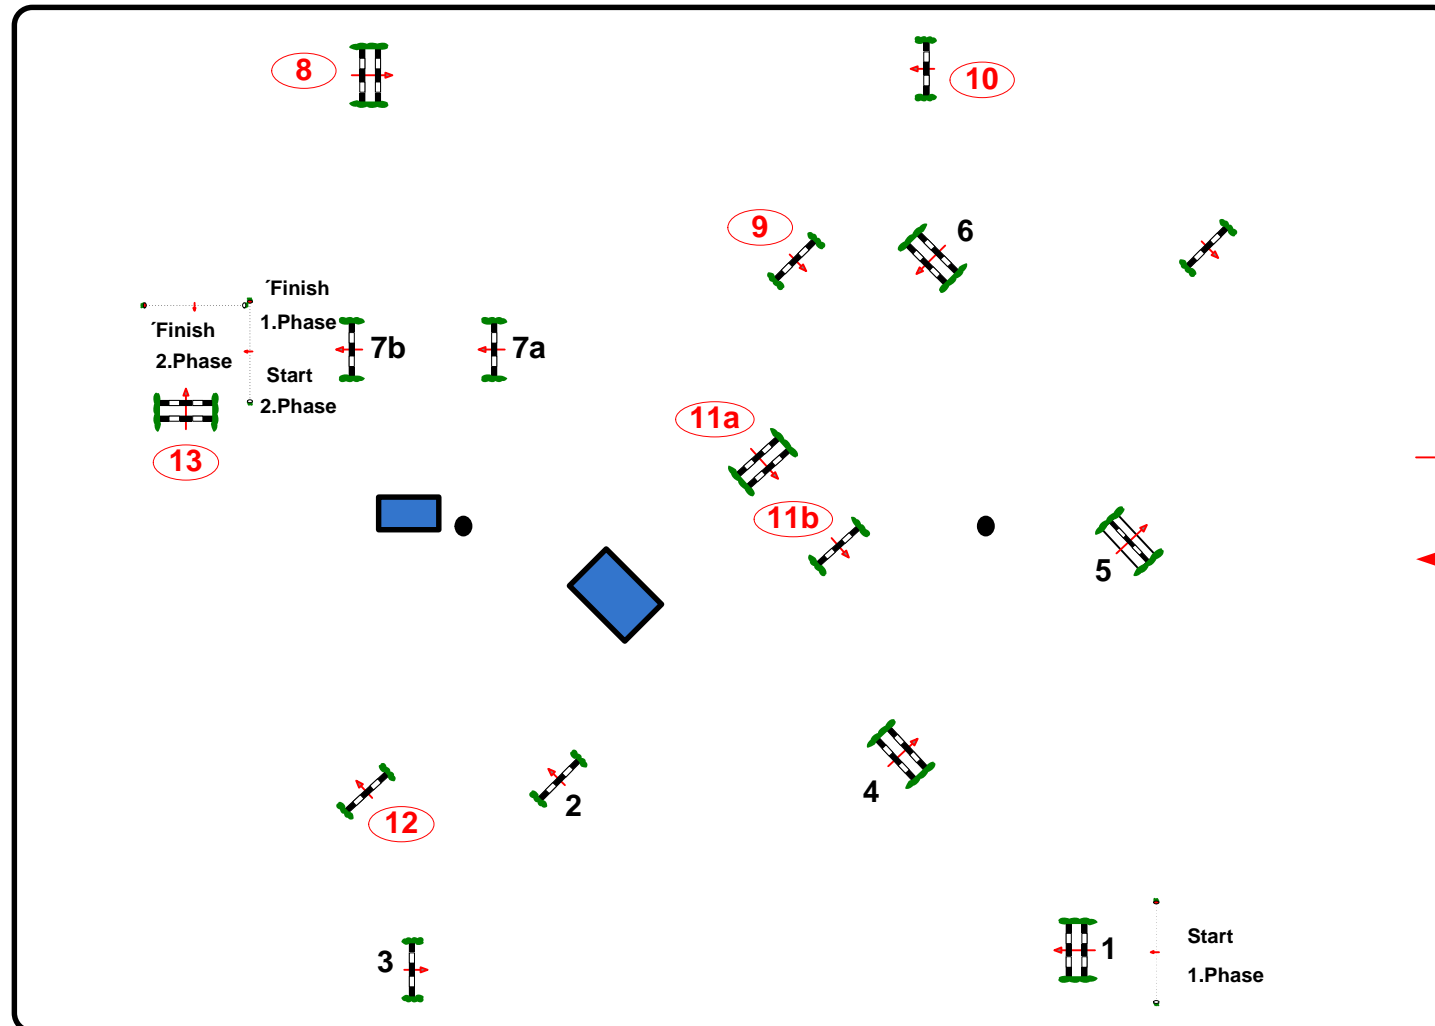

TOSCANA TOUR 2010

DANTE ARENA

AREZZO EQUESTRIAN CENTRE

Class No.: 40

Young Horses 5 Years old

Competition in two Phases

Thursday 25.03.2010

Table: A

National RG:

FEI RG / Art. 274.5.1

Height: 1,10 / 1,15 m

Speed: 325 m/min

Length: 320 m

Time allowed: 60 sec

Time limit: 120 sec

Obstacles: 7

Efforts: 8

2nd Phase:

8-9-10-11ab-12-13

Length: 290 m

Time allowed: 54 sec

Time limit: 108 sec

Course Designer

Madl Franz (AUT)

Platzer Hans Jörg (AUT)

110 x 80

JURY