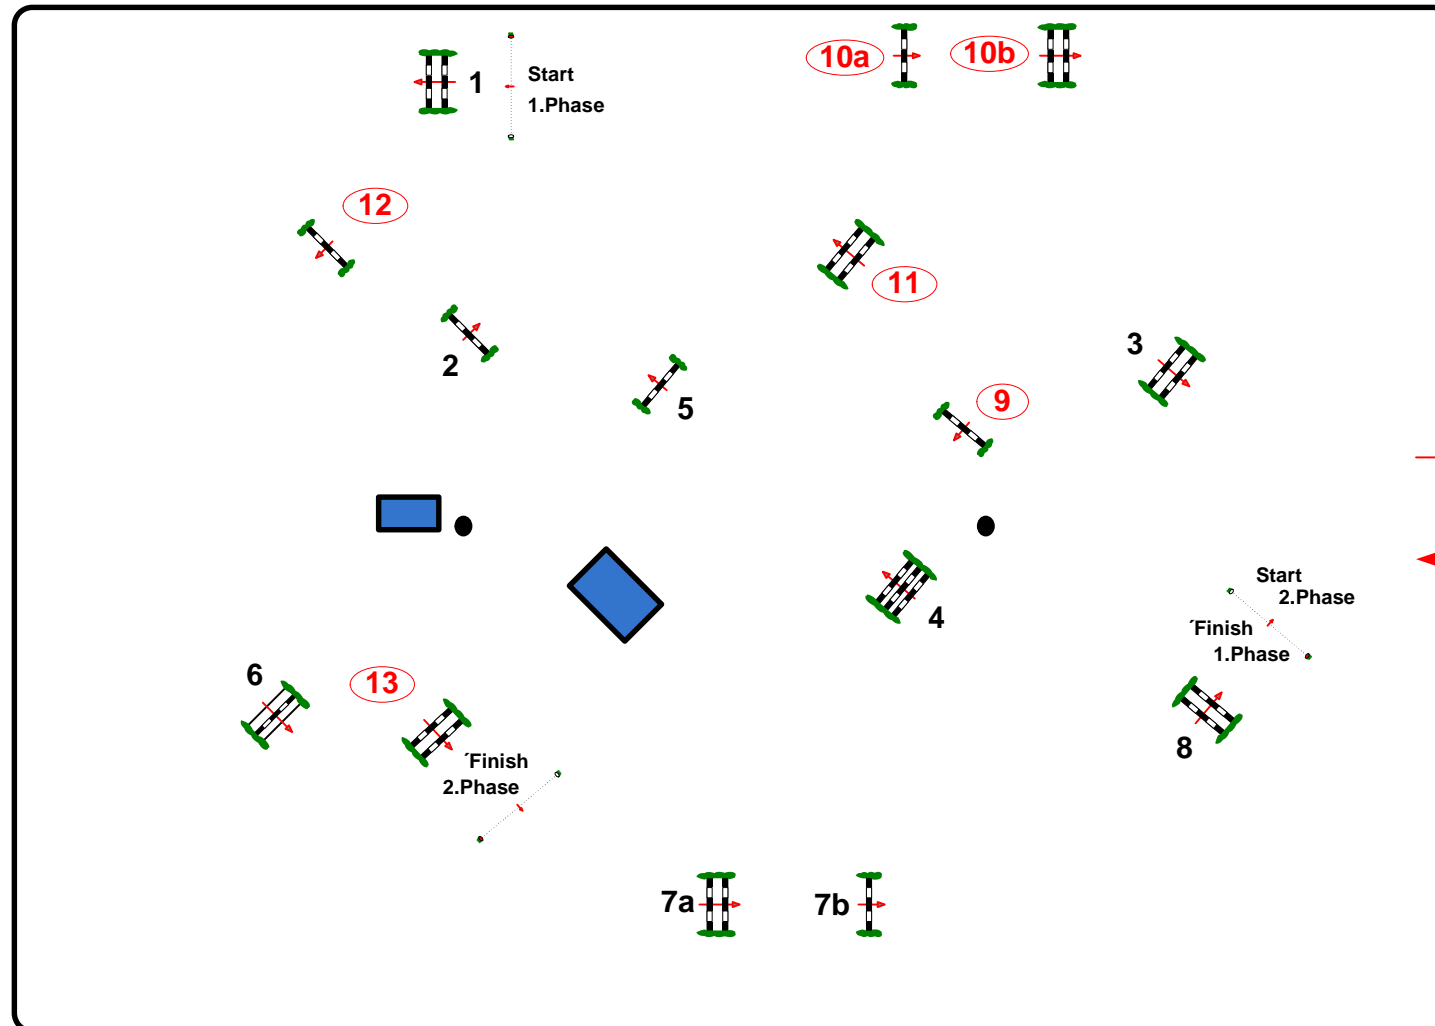

TOSCANA TOUR 2010

DANTE ARENA

AREZZO EQUESTRIAN CENTRE

Class No.: 38

Young Horses 6 Years old

Competition in two Phases

Wednesday 24.03.2010

Table: A

National RG:

FEI RG / Art. 274.5.3

Height: 1,20 m

Speed: 350 m/min

Length: 380 m

Time allowed: 66 sec

Time limit: 132 sec

Obstacles: 8

Efforts: 9

2nd Phase:

9-10ab-11-12-13

Length: 330 m

Time allowed: 57 sec

Time limit: 114 sec

Course Designer

Madl Franz (AUT)

Platzer Hans Jörg (AUT)

110 x 80

JURY