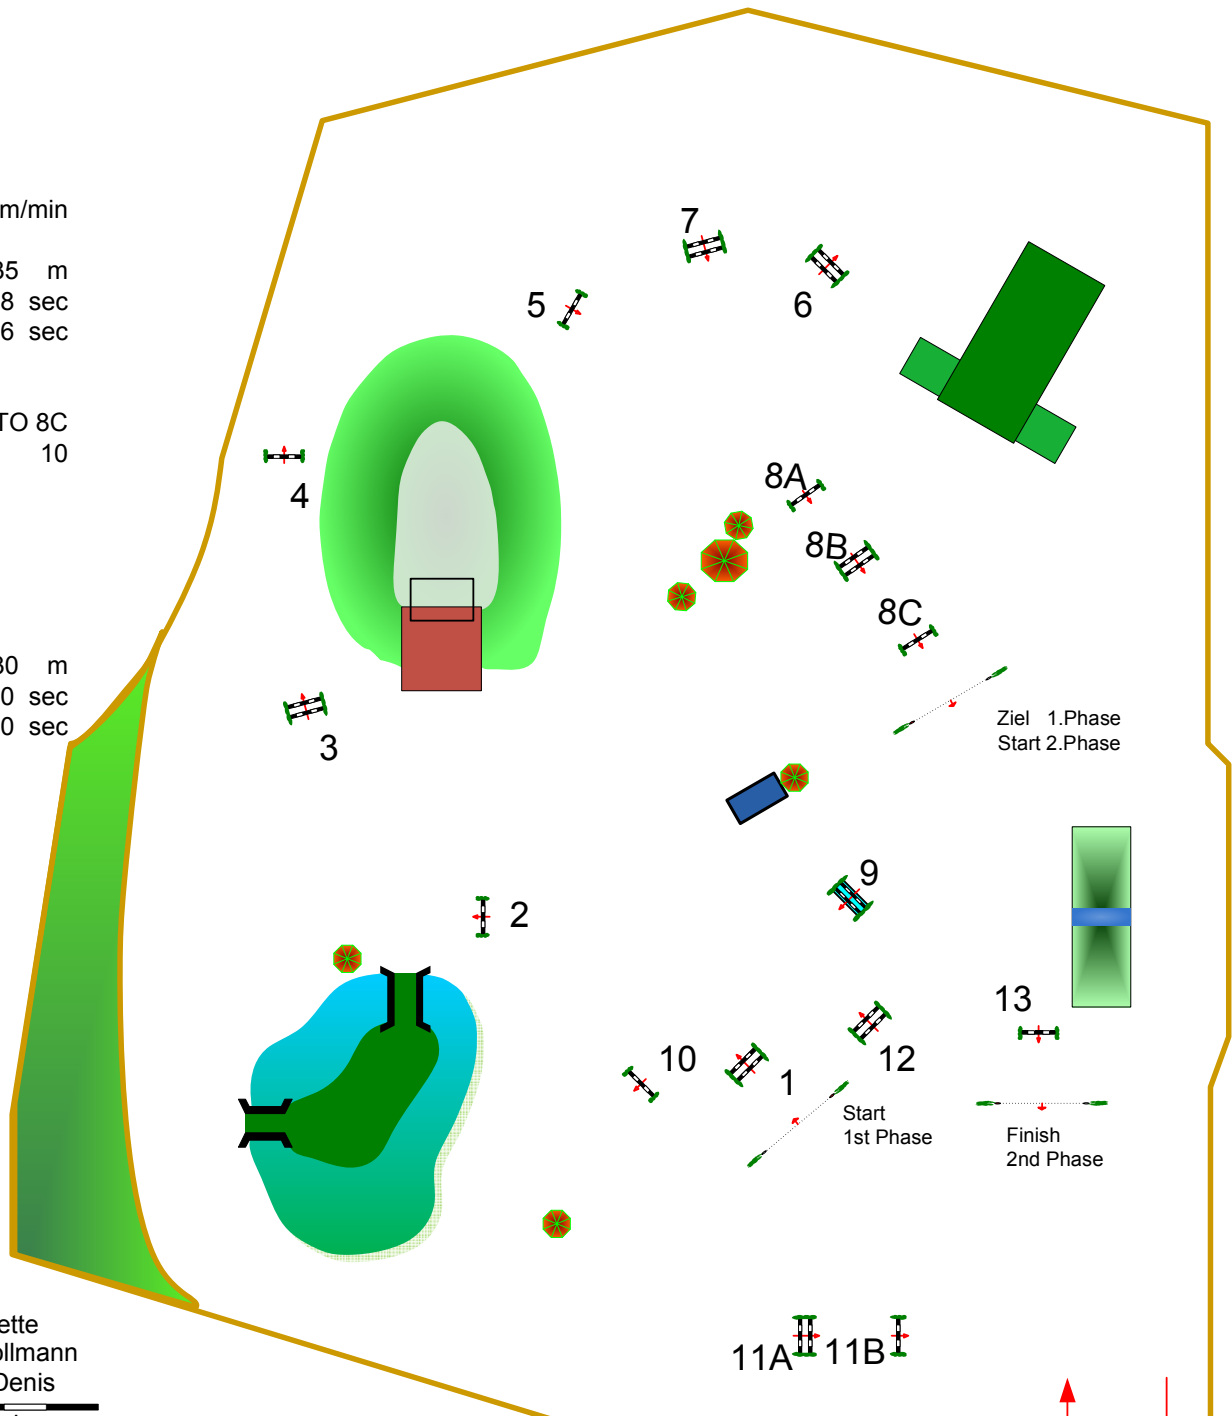

TOSCANA TOUR 2010 CSI ***

AREZZO EQUESTRIAN CENTRE

Class No.: 78

7 YEAR

Competition in two Phases
SPECIAL

BOCCACCIO ARENA

YOUNG HORSES TOUR

Donnerstag, 1. April 2010

Start: 0:00

Table: A
National RG:
FEI RG / Art. 274.5.3
Height: 1,30 m

Speed: 350 m/min

Length: 335 m
Time allowed: 58 sec
Time limit: 116 sec

Obstacles: 1 TO 8C
Efforts: 10
Penalty sec
Closed combination:

2nd Phase:

9 TO 13
Length: 230 m
Time allowed: 40 sec
Time limit: 80 sec

Luc Musette
Andreas Hollmann
François Denis

Course Designer

JURY