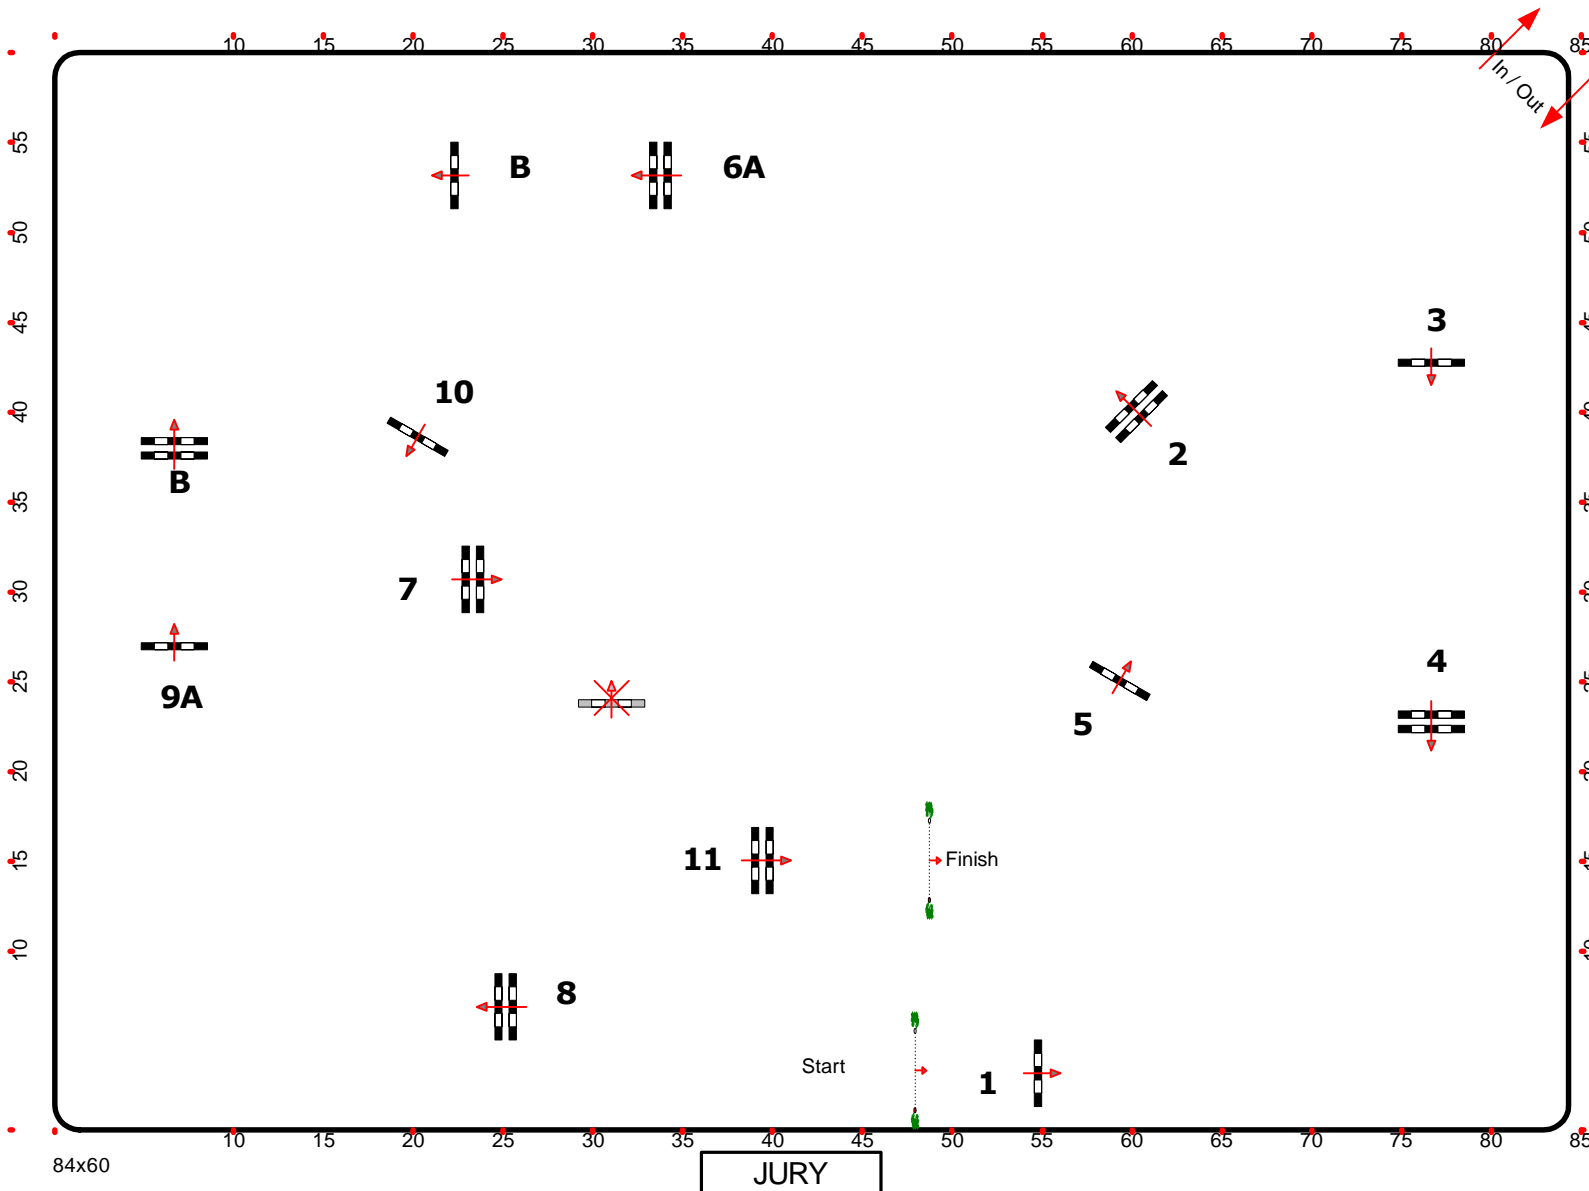

Class Nr.: 79 A-B

Bronze Tour 115-120

against the clock

Thursday, 01. April 2010

Start: 14:00 Uhr

Table:A
National RG:
FEI RG / Art.238.2.1
Height: 120 m

Speed: 350 m/min
Length: 460 m
Time allowed: 79 sec
Time limit: 158 sec

Obstacles: 11
Efforts: 13
Penalty sec
Closed combination:

:
Length: 0 m
Time allowed: 0 sec
Time limit: 0 sec

2nd Jump-off:
Length: 0 m
Time allowed: 0 sec
Time limit: 0 sec

Course Designer:
Volker Schmidt GER
guenterschmidt1@gmx.de