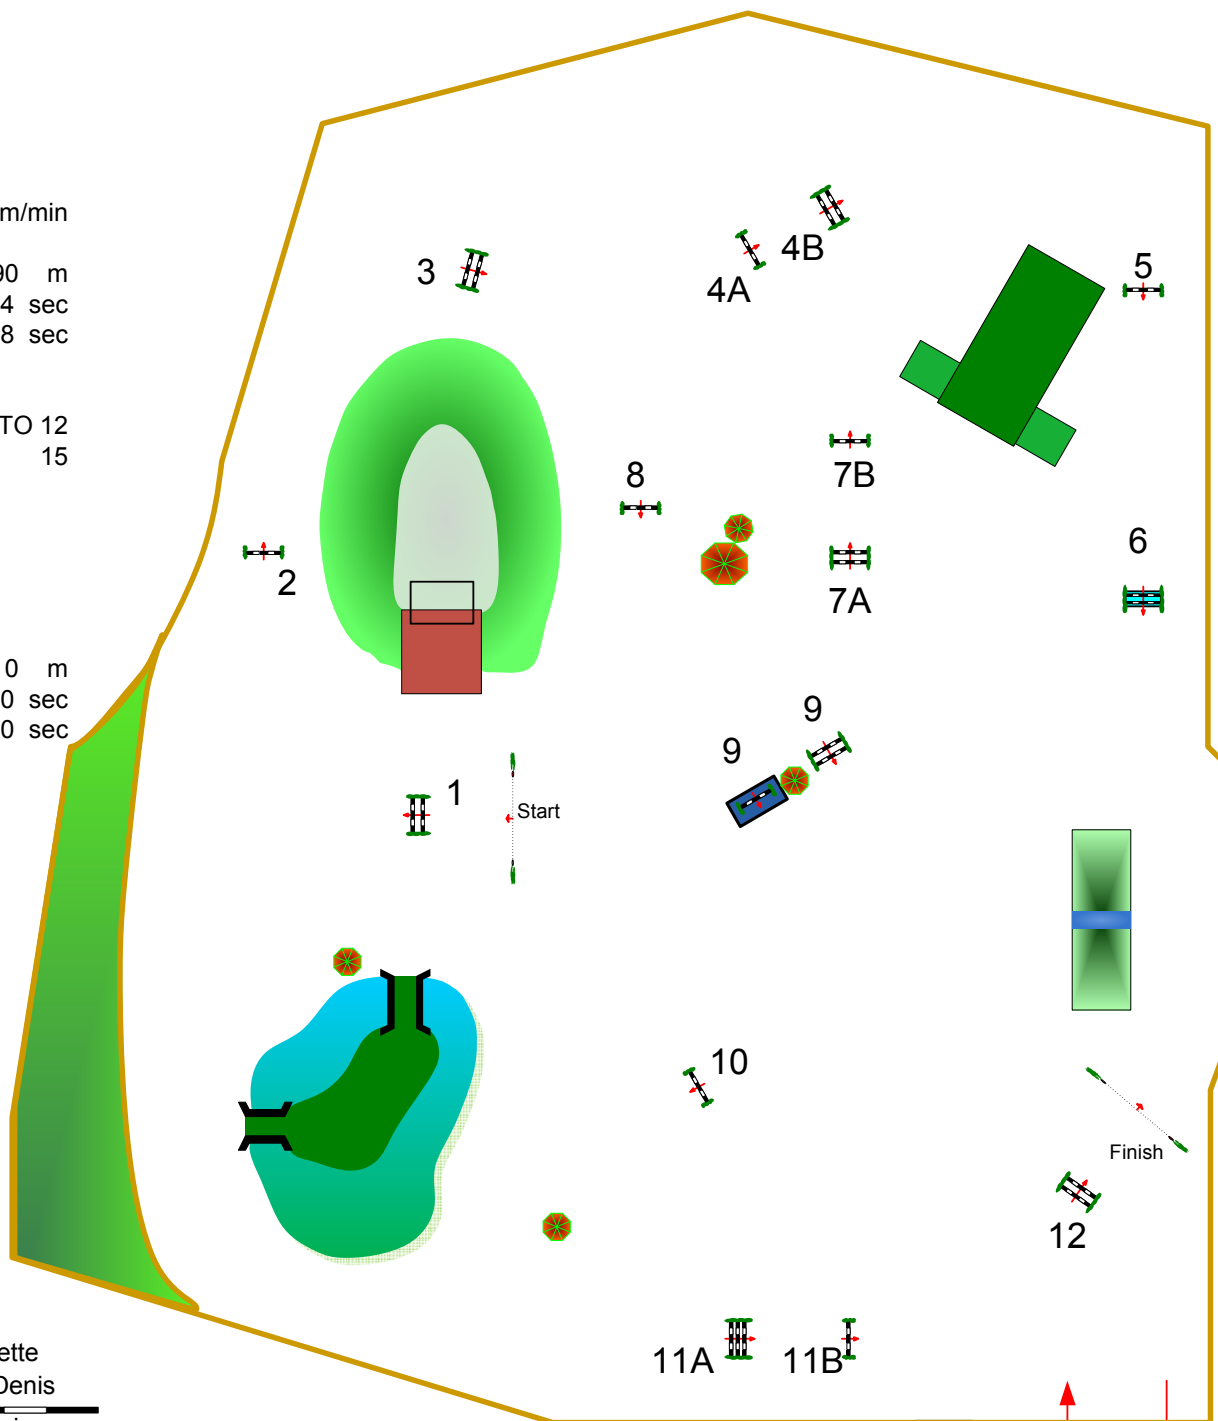

TOSCANA TOUR 2010 CSI ***

AREZZO EQUESTRIAN CENTRE

Class No.: 87

GOLD 1.45

Competition against the clock

BOCCACCIO ARENA

Freitag, 2. April 2010

Start: 0:00

Table: A
National RG:
FEI RG / Art. 238.2.1
Height: 1,45 m

Speed: 350 m/min

Length: 490 m
Time allowed: 84 sec
Time limit: 168 sec

Obstacles: 1 TO 12
Efforts: 15
Penalty sec
Closed combination:

:
Length: 0 m
Time allowed: 0 sec
Time limit: 0 sec

Luc Musette
François Denis
Course Designer

JURY