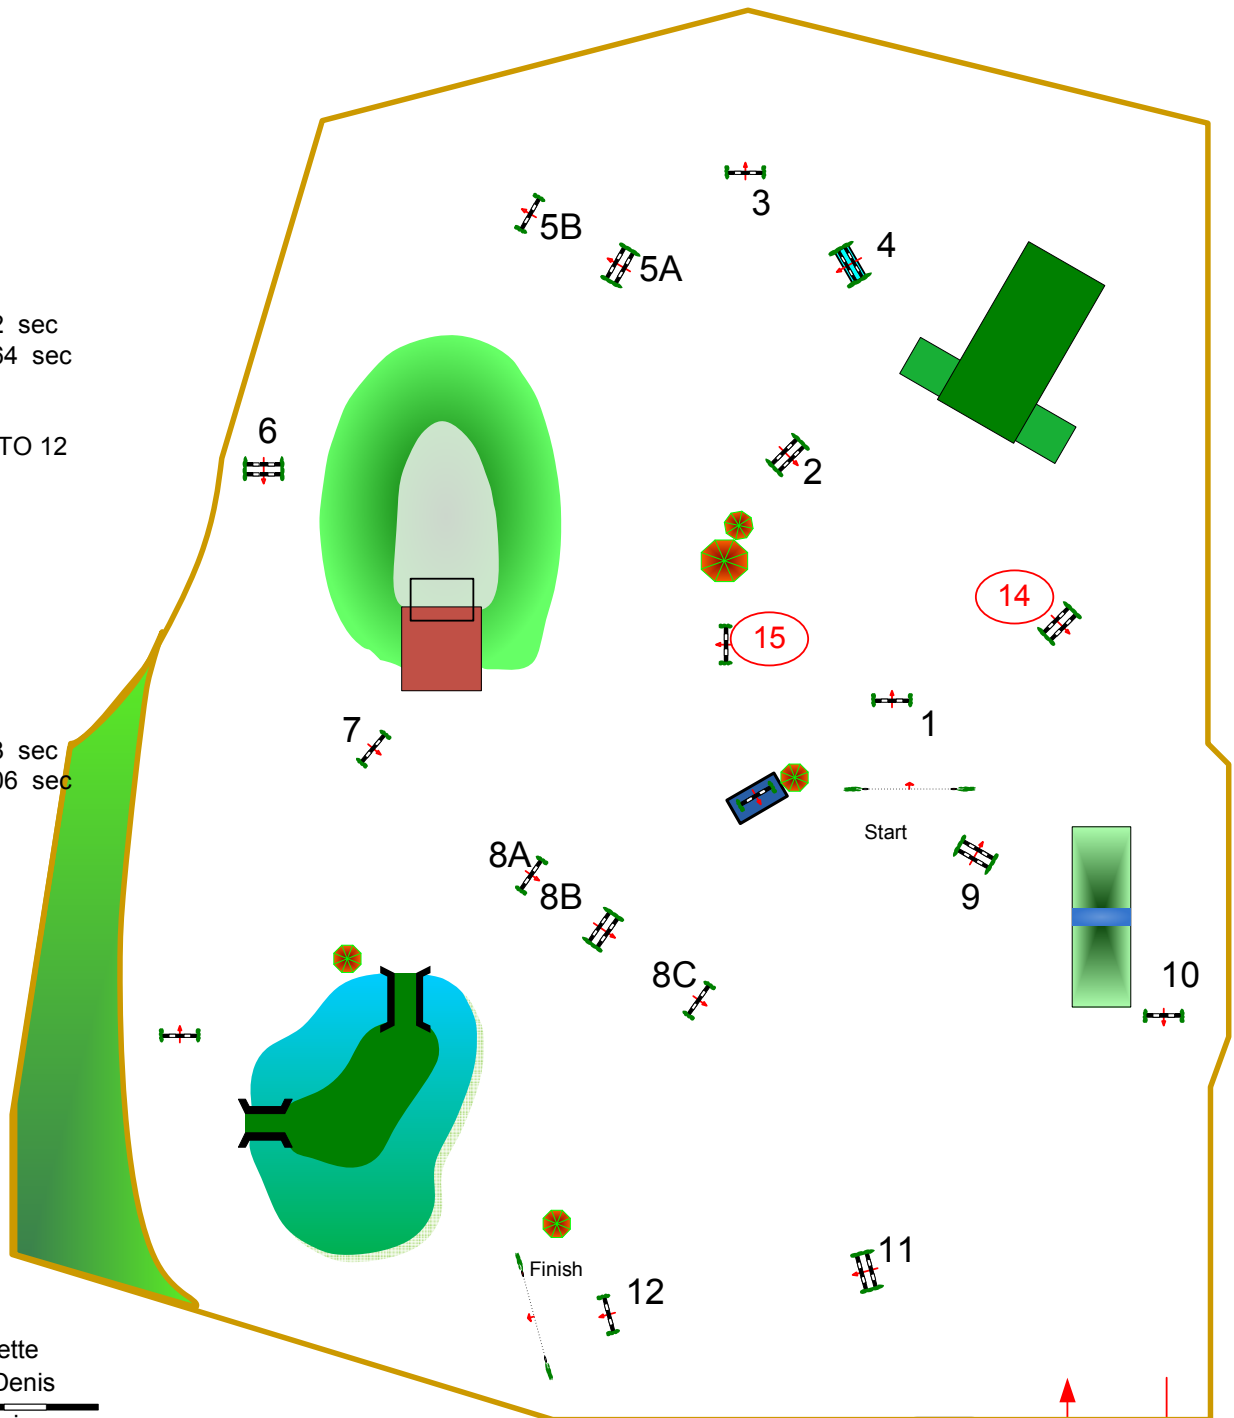

TOSCANA TOUR 2010 CSI ***

AREZZO EQUESTRIAN CENTRE

Class No.: 92

SILVER 140

Competition with one jump-off

BOCCACCIO ARENA

Freitag, 2. April 2010

Start: 0:00

Table: A
National RG:
FEI RG / Art. 238.2.2
Height: 1,40 m

Speed: 375 m/min

Length: 510 m
Time allowed: 82 sec
Time limit: 164 sec

Obstacles: 1 TO 12
Efforts: 15
Penalty sec
Closed combination:

1st Jump-off:
14.10.9.15.8BC.12
Length: 330 m
Time allowed: 53 sec
Time limit: 106 sec

Luc Musette
François Denis
Course Designer

JURY