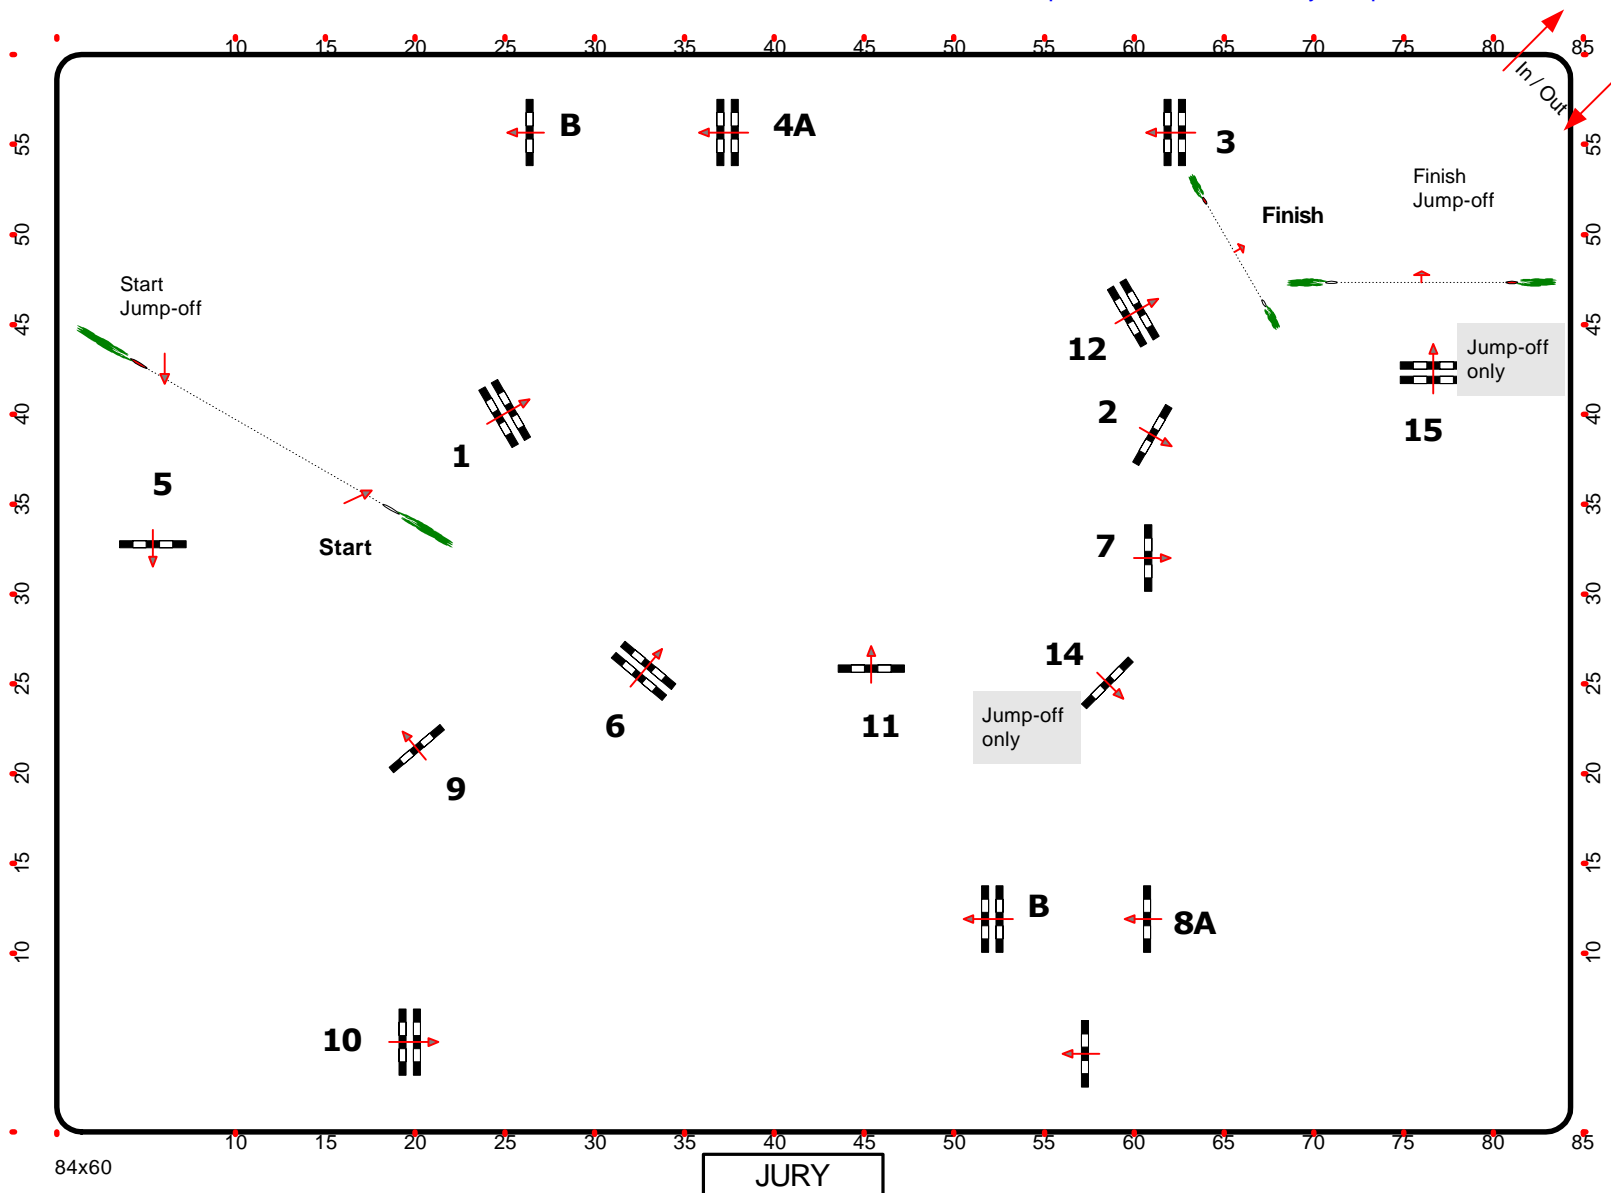

Start: 14:00 Uhr

Table:A
National RG:
FEI RG / Art.238.2.2
Height: 130 m

Speed: 350 m/min
Length: 440 m
Time allowed: 76 sec
Time limit: 152 sec

Obstacles: 12
Efforts: 14
Penalty sec
Closed combination:

Length: 250 m
Time allowed: 43 sec
Time limit: 86 sec

2nd Jump-off:

Length: 0 m
Time allowed: 0 sec
Time limit: 0 sec

Course Designer:
Volker Schmidt GER
guenterschmidt1@gmx.de