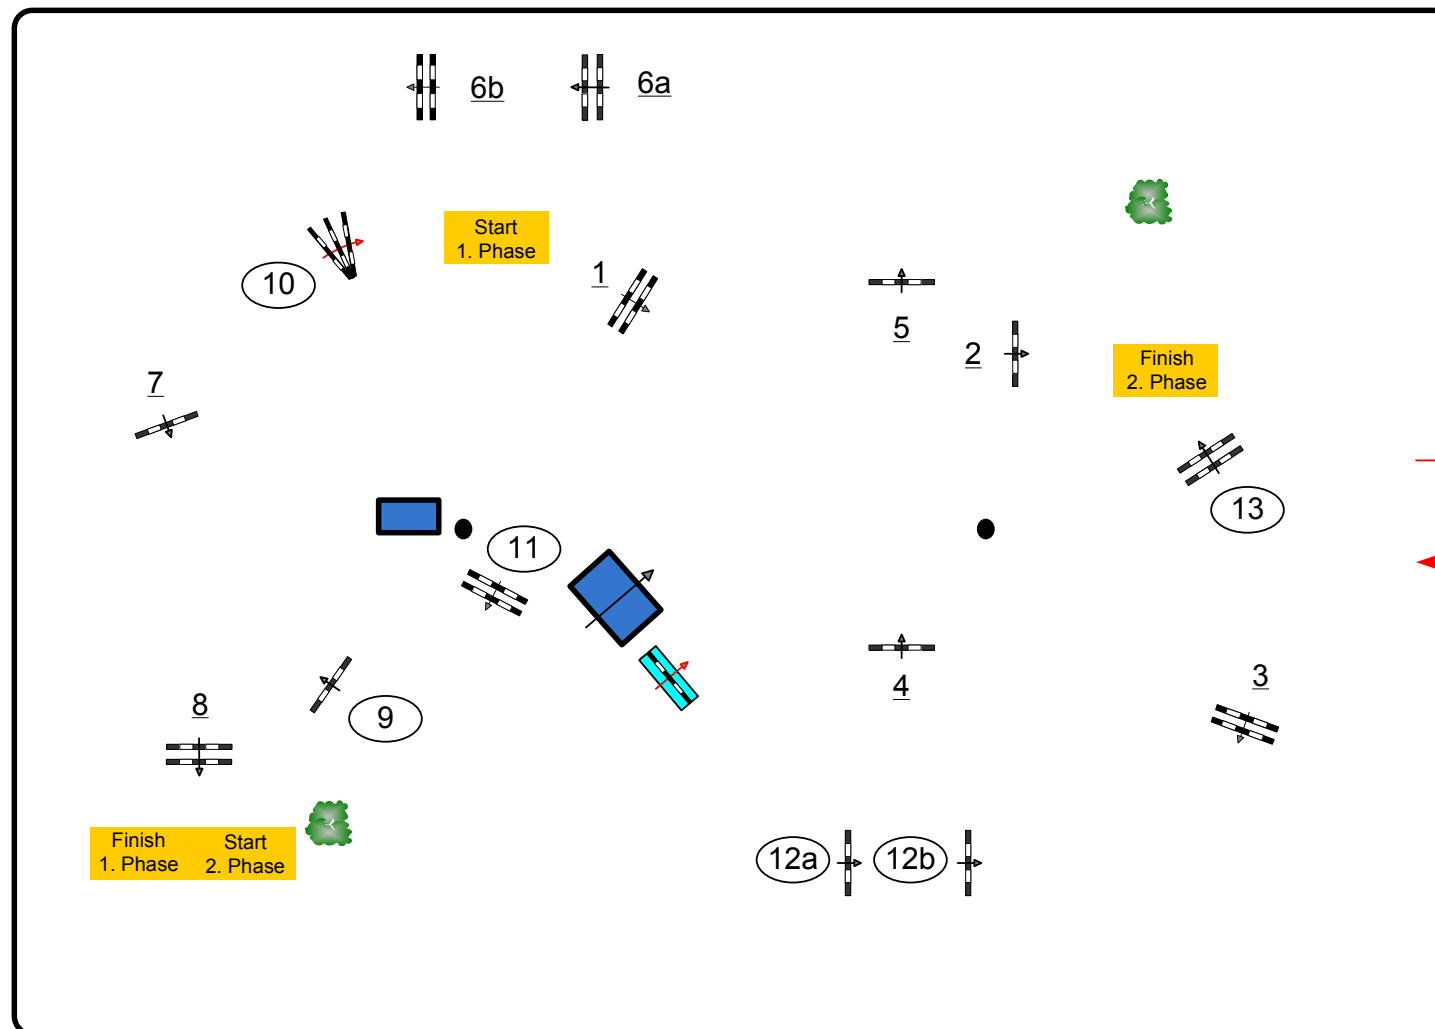

DANTE ARENA

TOSCANA TOUR 2010

AREZZO EQUESTRIAN CENTRE

Class No.: 103

Gold TOUR

Competition in two Phases

Sonntag, 4. April 2010

Start: 0:00

Table: A
National RG:
FEI RG / Art. 274.5.3
Height: 1,35 m

Speed: 350 m/min

Length: 290 m
Time allowed: 50 sec
Time limit: 100 sec

Obstacles: 8
Efforts: 9
Penalty sec
Closed combination:

2nd Phase:

9 - 13
Length: 260 m
Time allowed: 45 sec
Time limit: 90 sec