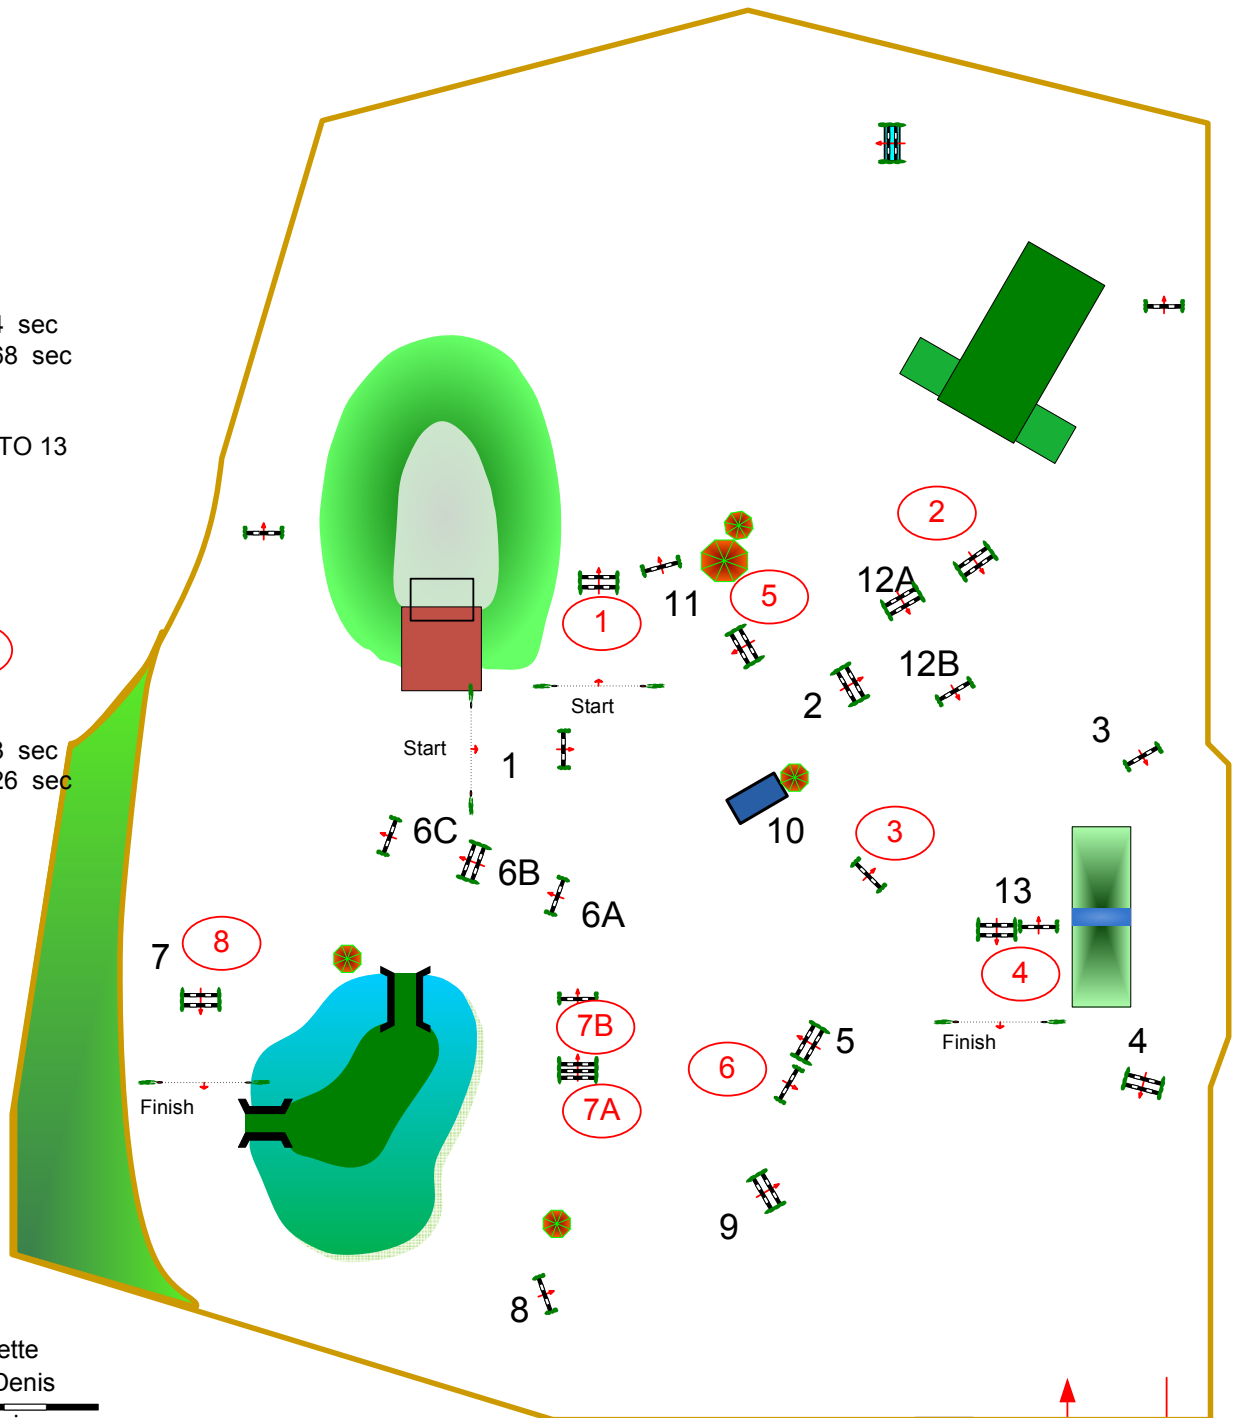

## AREZZO EQUESTRIAN CENTRE

Class No.: 105

GOLD GP 150

Competition over two rounds

Samstag, 3. April 2010

Start: 0:00

Table: A  
National RG:  
FEI RG / Art. 238.2.2  
Height: 1,40 m

Speed: 400 m/min

Length: 560 m  
Time allowed: 84 sec  
Time limit: 168 sec

Obstacles: 1 TO 13  
Efforts: 16  
Penalty sec  
Closed combination:

### ROUND 2

1 TO 8

Length: 420 m  
Time allowed: 63 sec  
Time limit: 126 sec

BOCCACCIO ARENA

Luc Musette  
François Denis  
Course Designer

JURY