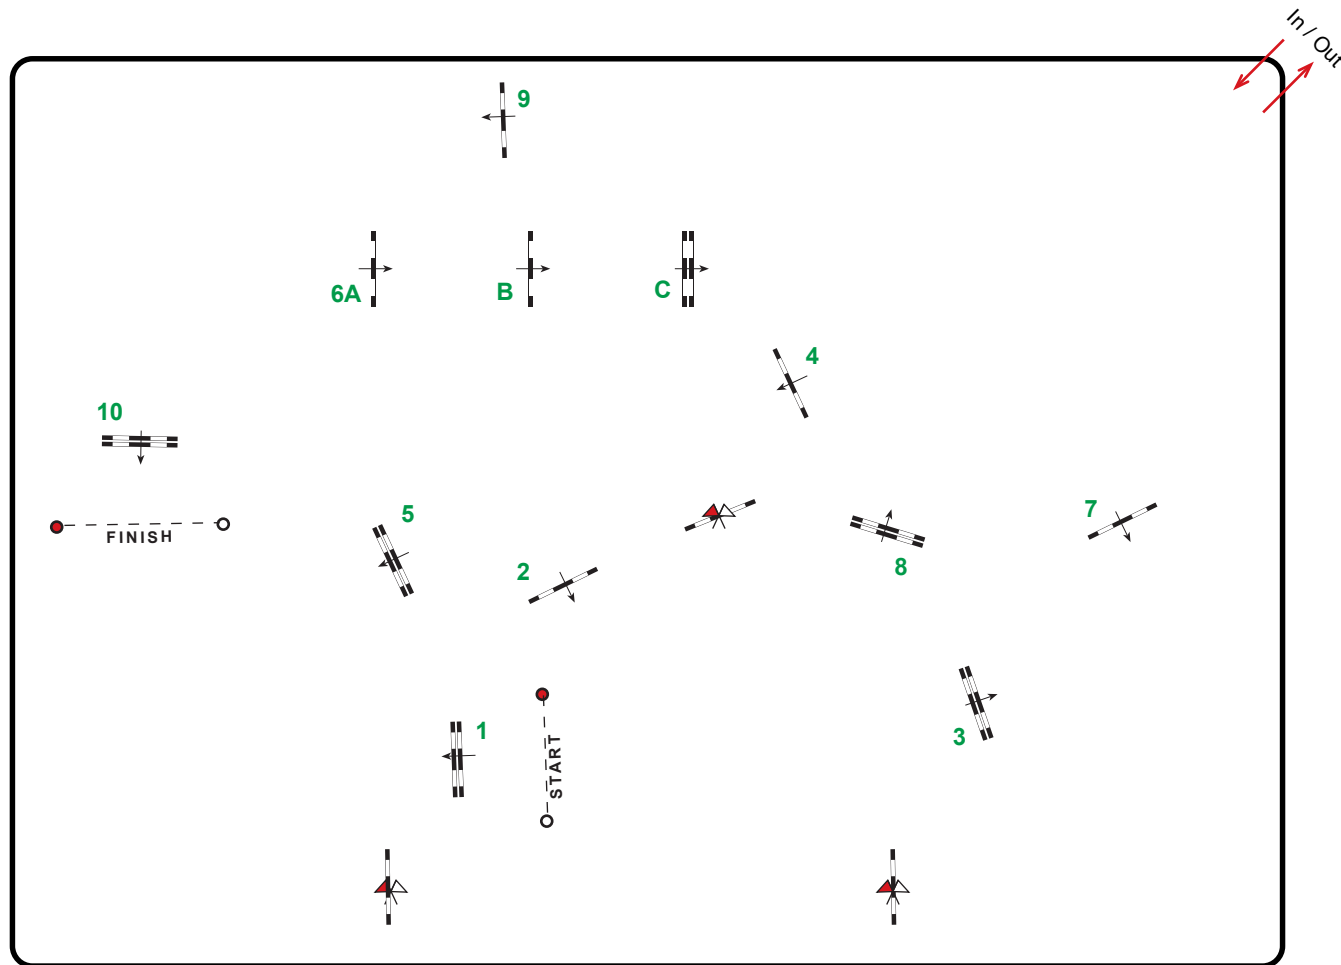

ARENA VASARI

Class No.: 106

YOUNG HORSES TOUR

Competition not against the clock

5th of April 2010

Start: 9:00

84x60

JURY

Table: A
FEI RG / Art. 238.1.1
Height: 1,10/1,15 m

Speed: 325 m/min
Length: 450 m
Time allowed: 84 s
Time limit: 168 s

Obstacles: 1-10
Efforts: 12

CRISTINA LARANGEIRO
course designer

Volker Schmidt