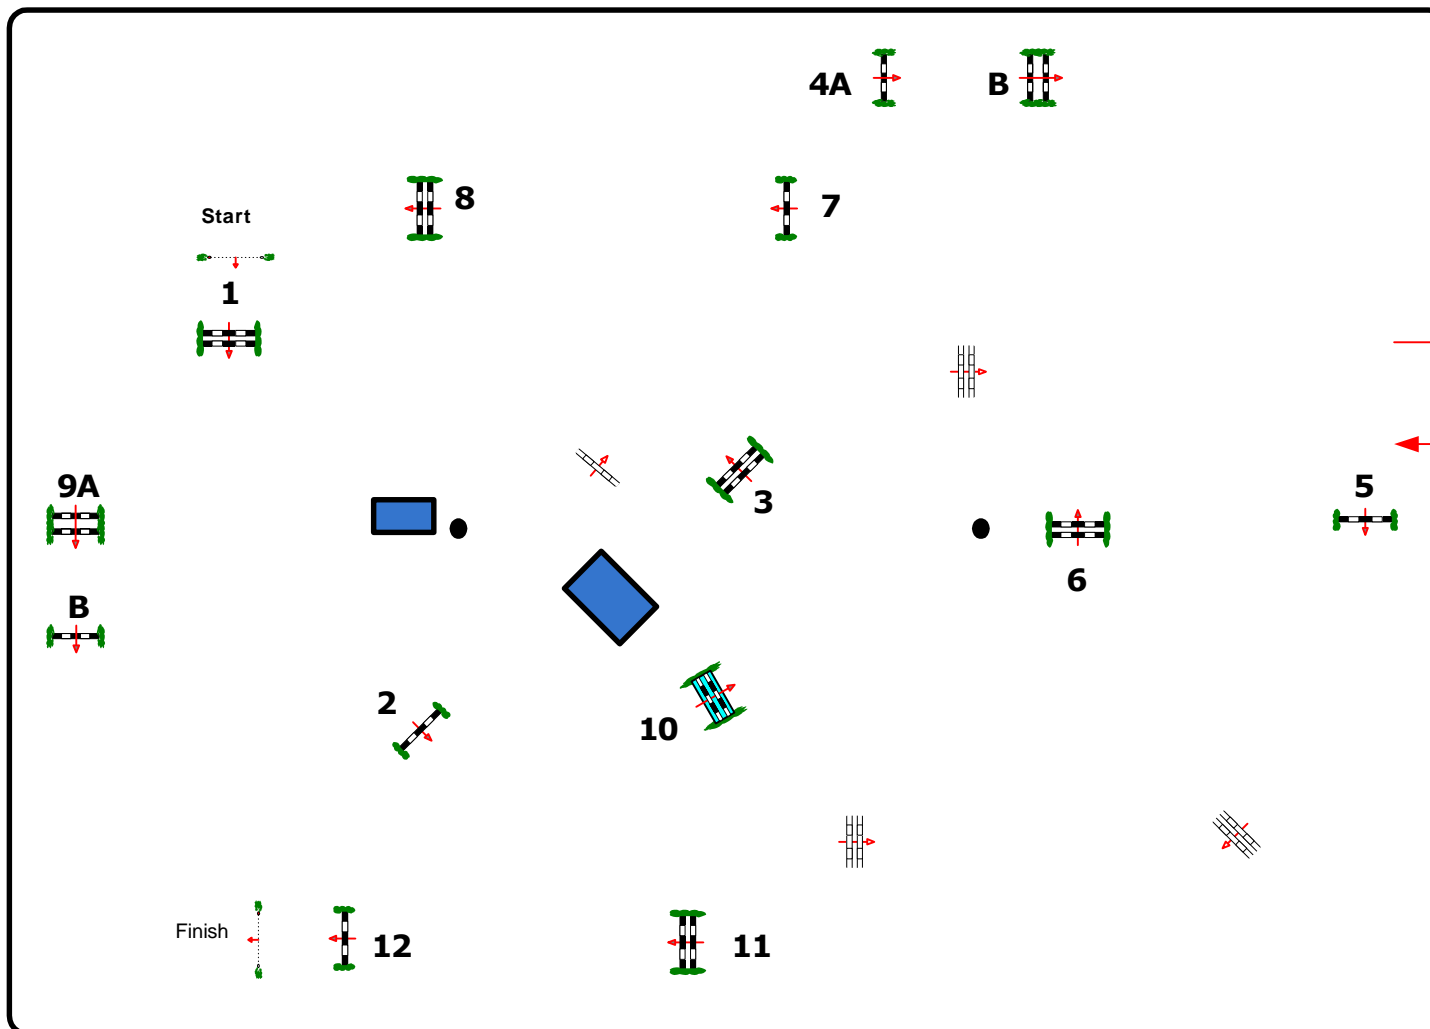

Class Nr.: 107

6 years old horses

against the clock

Monday,05..April 2010

Start: 9:00 Uhr

Table: A
 National RG:
 FEI RG / Art. 238.2.1
 Height: 120 m

Speed: 350 m/min
 Length: 490 m
 Time allowed: 84 sec
 Time limit: 168 sec

Obstacles: 12
 Efforts: 14
 Penalty sec
 Closed combination:

:
 Length: 0 m
 Time allowed: 0 sec
 Time limit: 0 sec

2nd Jump-off:
 Length: 0 m
 Time allowed: 0 sec
 Time limit: 0 sec

Course Designer:
Volker Schmidt GER