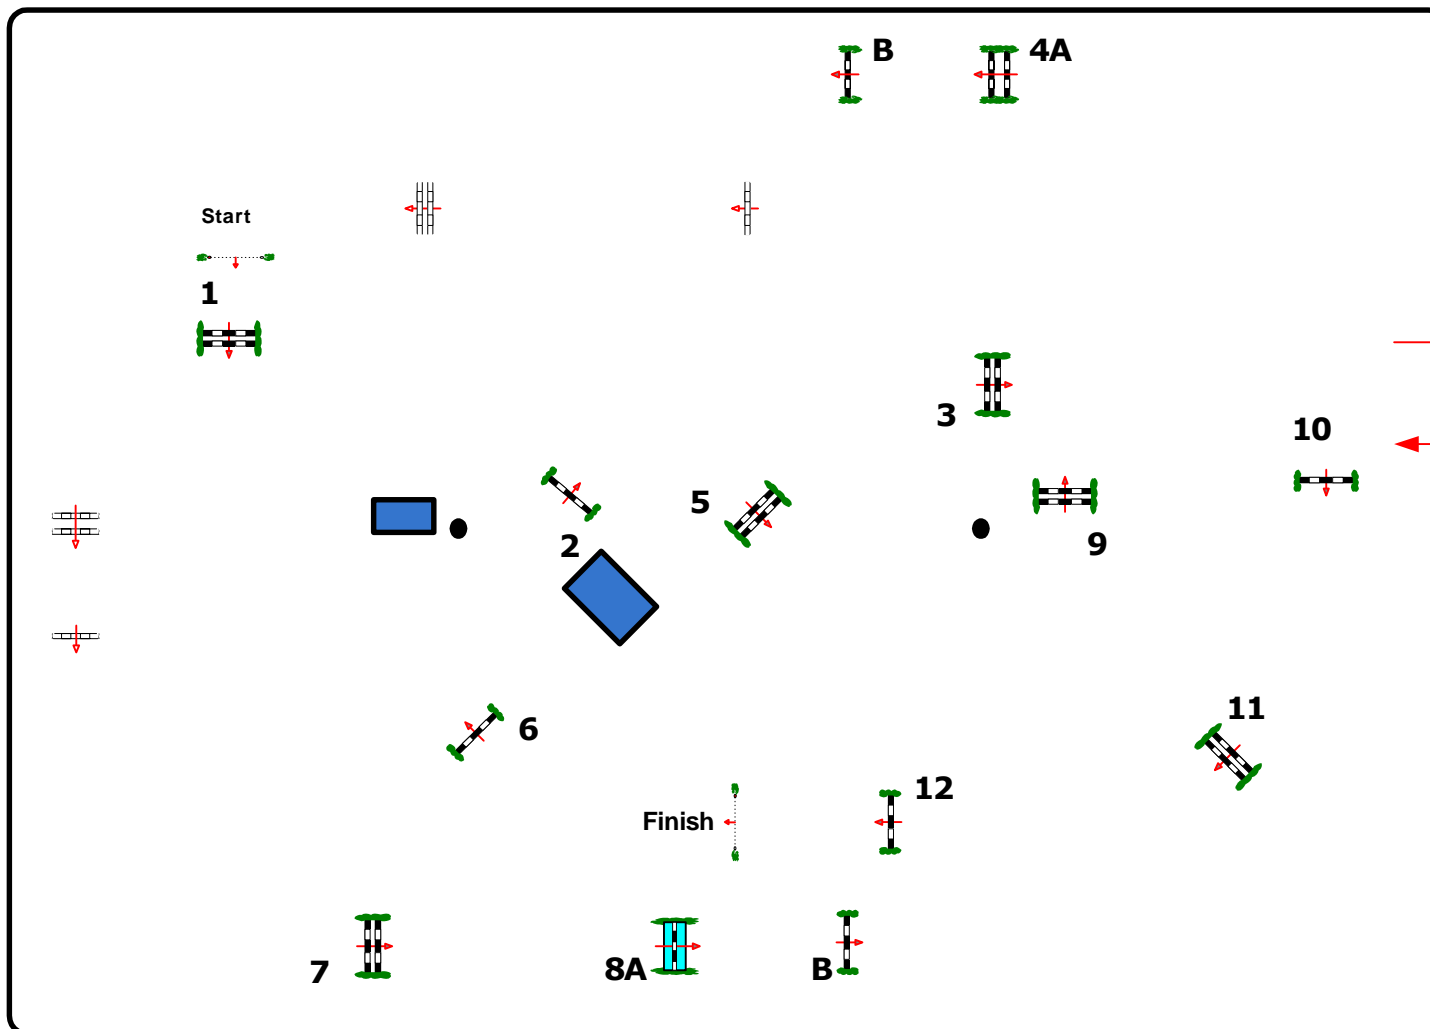

Class Nr.: 108
Uhr

7 years old horses

against the clock

Monday, 05. April 2010

Start: 14:00

Table: A
National RG:
FEI RG / Art. 238.2.1
Height: 130 m

Speed: 350 m/min
Length: 470 m
Time allowed: 81 sec
Time limit: 162 sec

Obstacles: 12
Efforts: 14
Penalty sec
Closed combination:

Length: 510 m
Time allowed: 88 sec
Time limit: 176 sec

2nd Jump-off:
Length: 0 m
Time allowed: 0 sec
Time limit: 0 sec

**Course Designer:
Volker Schmidt GER**