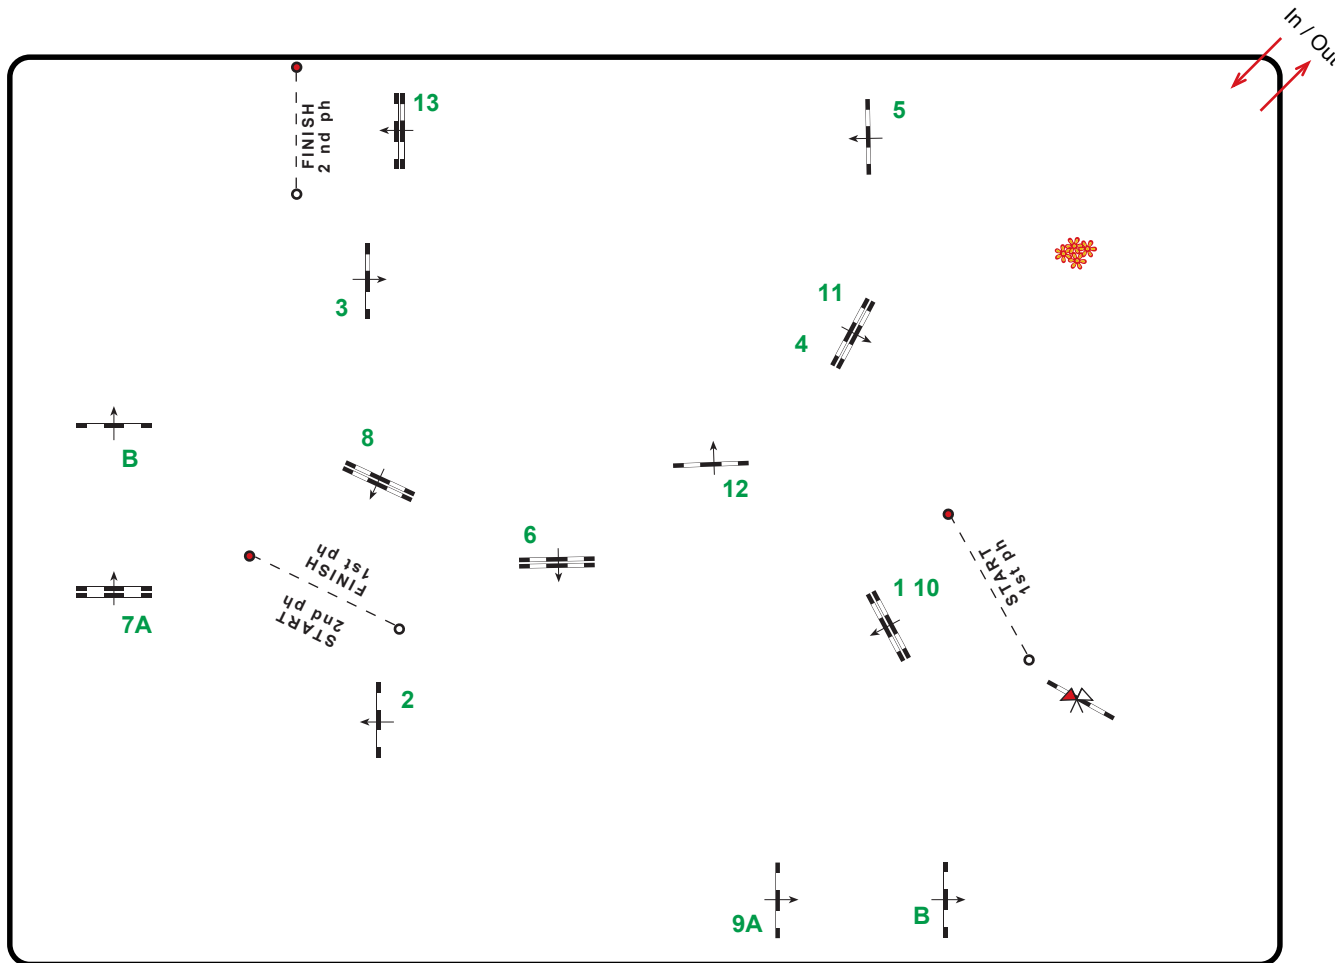

**ARENA VASARI**

Class No.: 117

BRONZE/GOLD/SILVER TOUR

Competition in 2 phases

8<sup>th</sup> of April 2010

Start: 10h00

84x60

JURY

Table: A  
FEI RG / Art. 274.5.3  
Height: 1,30 m  
Speed: 350 m/min

**1st phase**

Length: 0 m  
Time allowed: 0 s  
Time limit: 0 s

Obstacles: 1-8  
Efforts: 9

**2nd phase**

Length: 0 m  
Time allowed: 0 s  
Time limit: 0 s

Obstacles: 9-13  
Efforts: 6

CRISTINA LARANGEIRO  
course designer