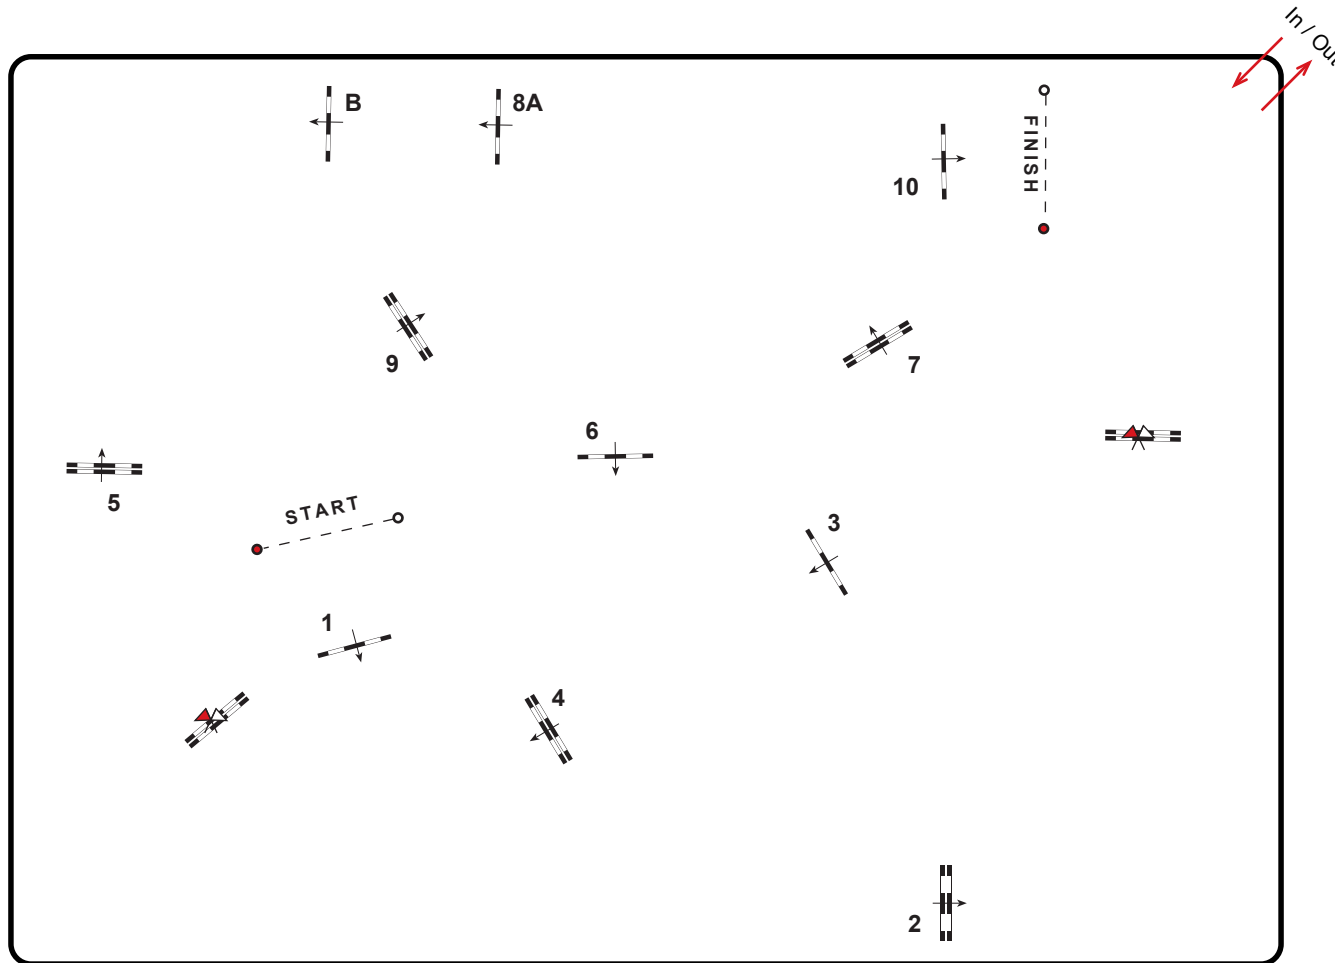

**ARENA VASARI**

Class No.: 124

BRONZE TOUR

Competition against the clock

9<sup>th</sup> of April 2010

Start: 14h00

84x60

JURY

Table: A  
FEI RG / Art. 238.2.1  
Height: 1,15/1,20 m

Speed: 350 m/min  
Length: 460 m  
Time allowed: 79 s  
Time limit: 158 s

Obstacles: 10  
Efforts: 11

CRISTINA LARANGEIRO  
course designer