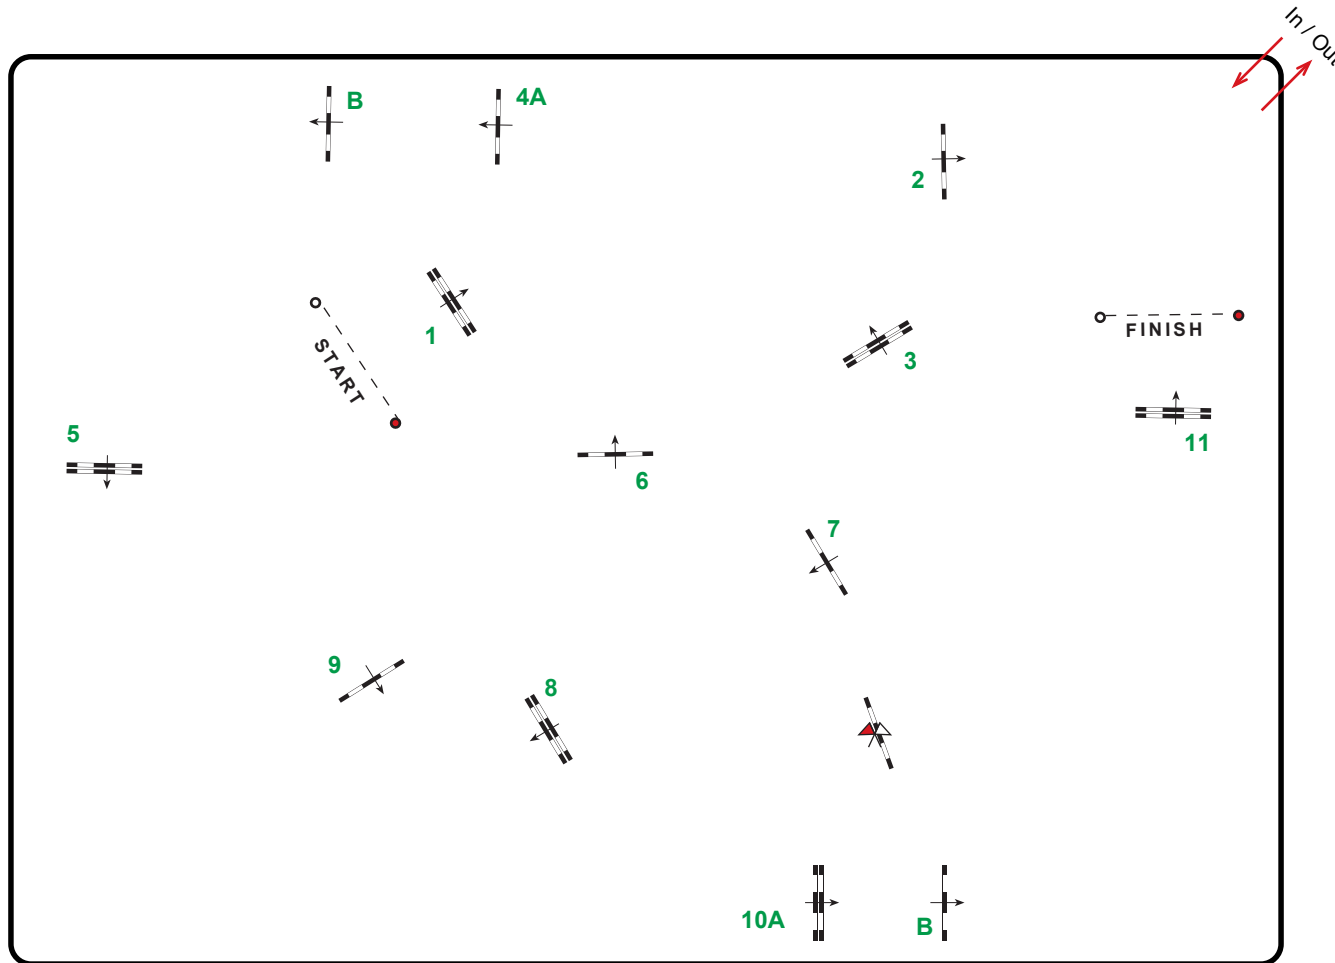

ARENA VASARI

Class No.: 126

BRONZE/SILVER/GOLD TOUR

Competition against the clock

9th of April 2010

Start:

84x60

JURY

Table: A
FEI RG / Art. 238.2.1
Height: 1,30 m

Speed: 350 m/min
Length: 470 m
Time allowed: 81 s
Time limit: 162 s

Obstacles: 11
Efforts: 12

CRISTINA LARANGEIRO
course designer