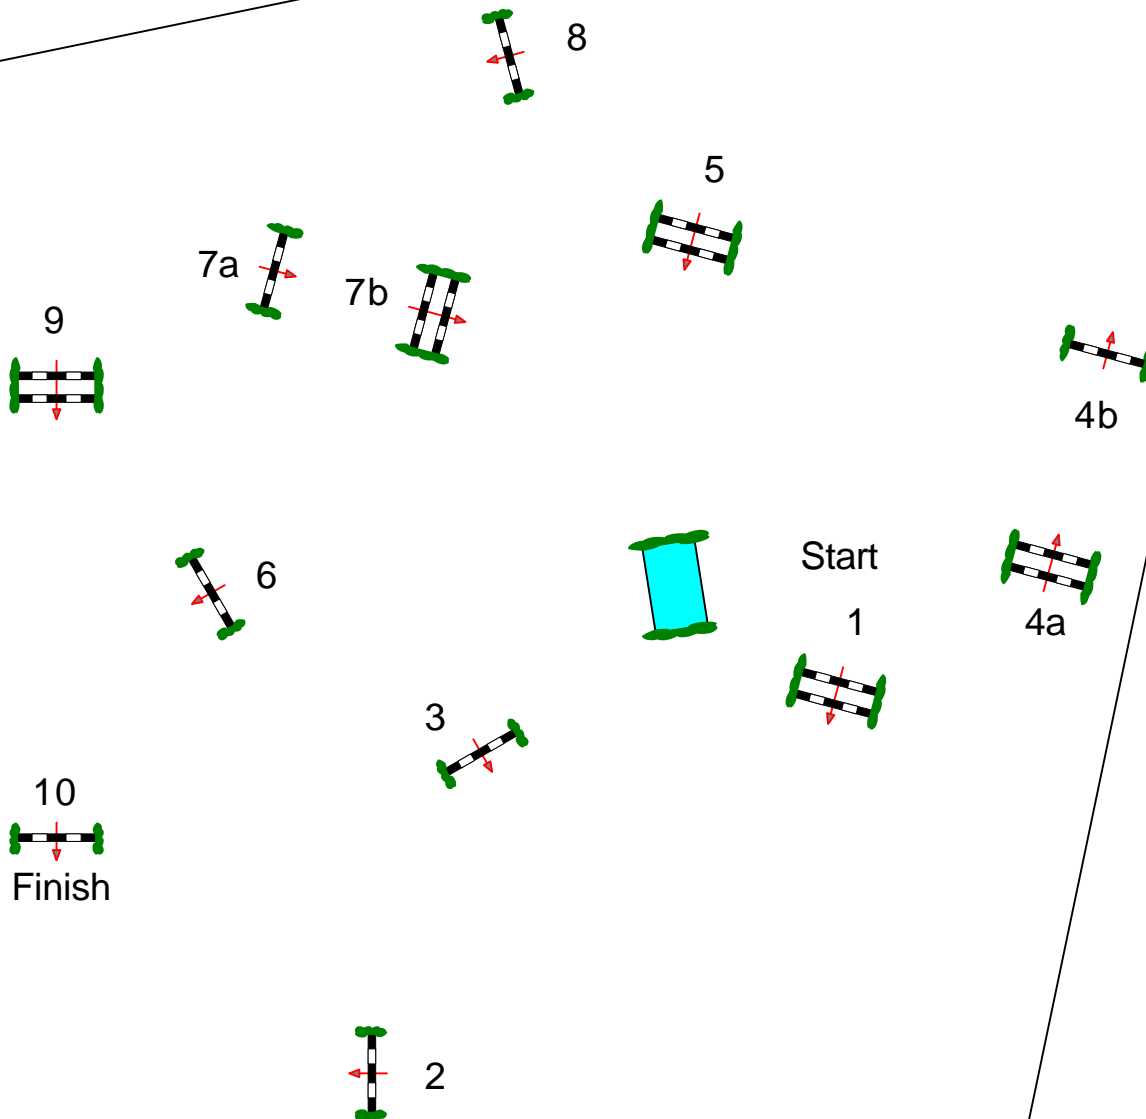

CSI *** Lamprechtshausen

Class No.: 6 - 7 - 8

VIP Tour

Competition against the clock

Freitag, 07. Mai 2010

Start: 8:00

6 - 7 - 8

Table: A

FEI RG / Art. 238 / 2.1

Height: 1,15 / 1,25 / 1,35 m

Speed: 350 m/min

Length: 450 m

Time allowed: 78 sec

Time limit: 156 sec

Obstacles: 10

Efforts: 12

Penalty sec

Closed combination:

1st Jump-off:

Length: 0 m

Time allowed: 0 sec

Time limit: 0 sec

Course Designer:

Christoph Georg Bödicker