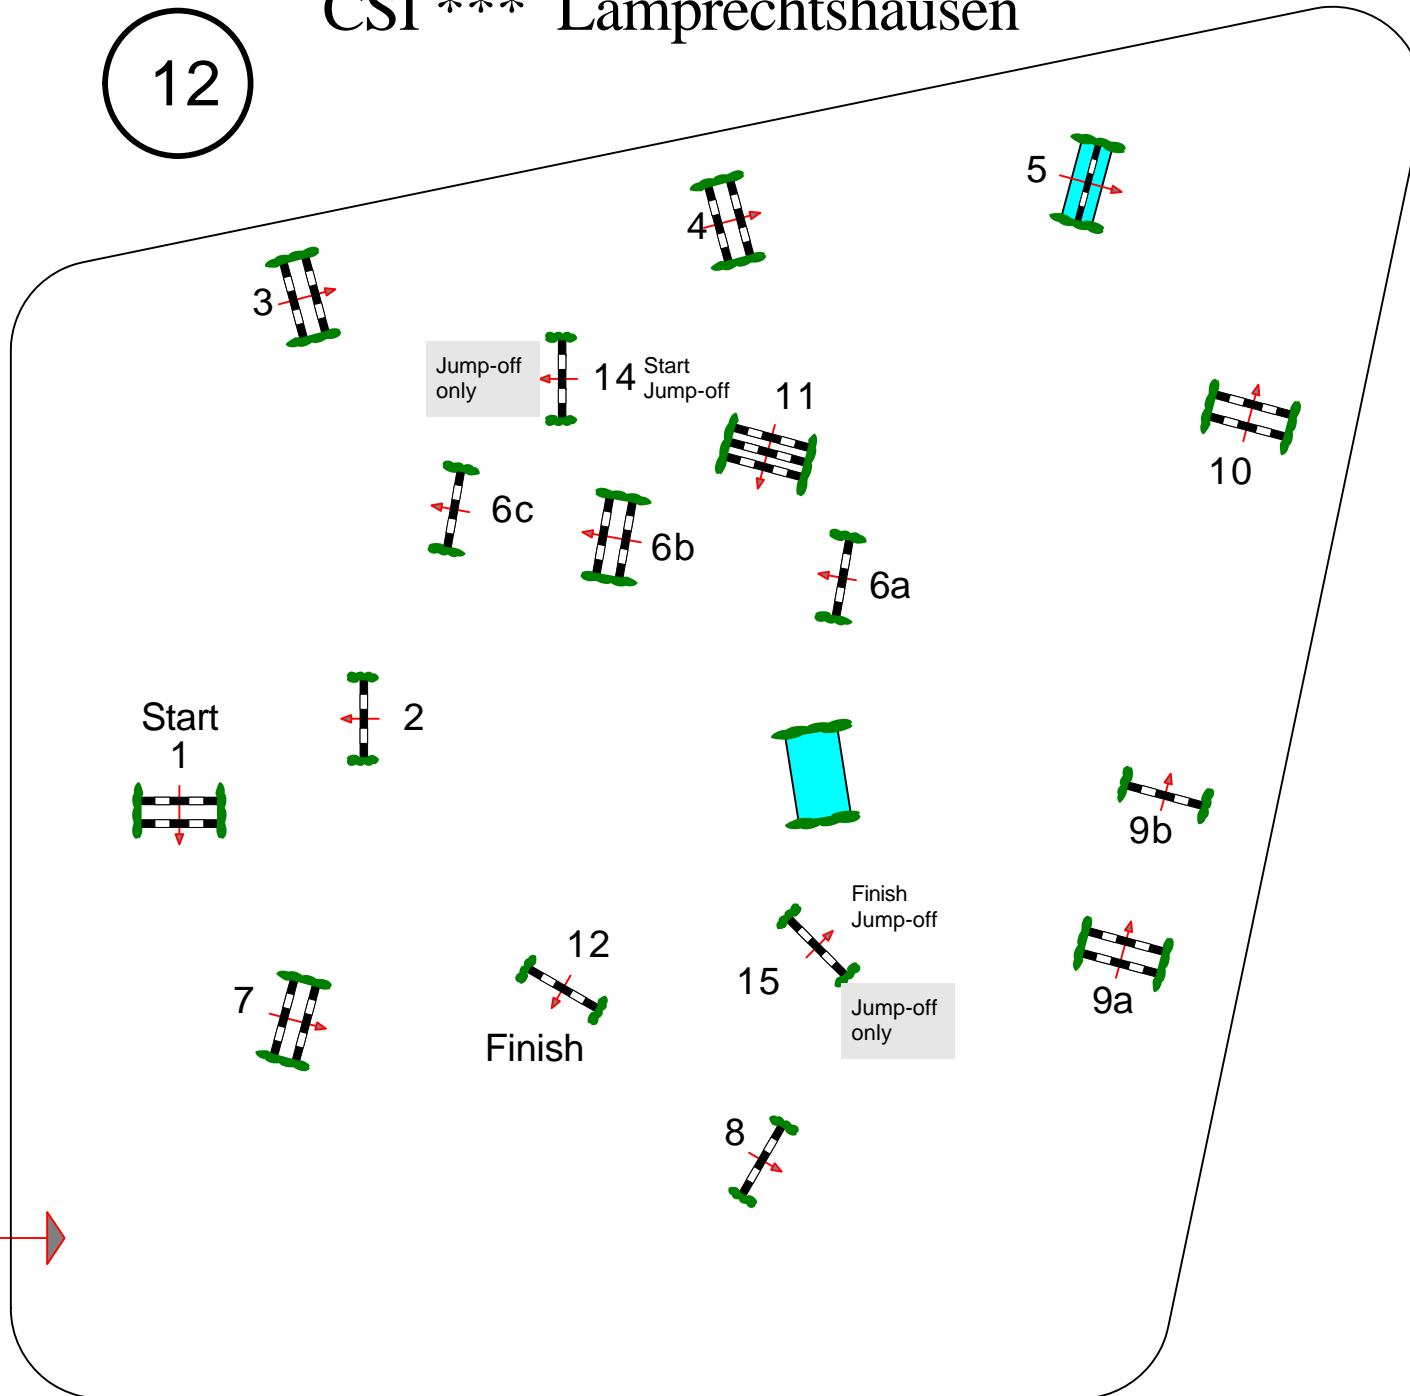

# CSI \*\*\* Lamprechtshausen

Class No.: 12

Pappas Gold Championat

Competition with one jump-off

Freitag, 07. Mai 2010

Start: 16:15

Table: 11

FEI RG / Art. 238 / 2.2

Height: 1,50 m

Speed: 350 m/min

Length: 460 m

Time allowed: 79 sec

Time limit: 158 sec

Obstacles: 12

Efforts: 15

Penalty sec

Closed combination:

1st Jump-off:

14-1-2-4-6a-6b-7-15

Length: 320 m

Time allowed: 55 sec

Time limit: 110 sec

Course Designer:

Christoph Georg Bödicker