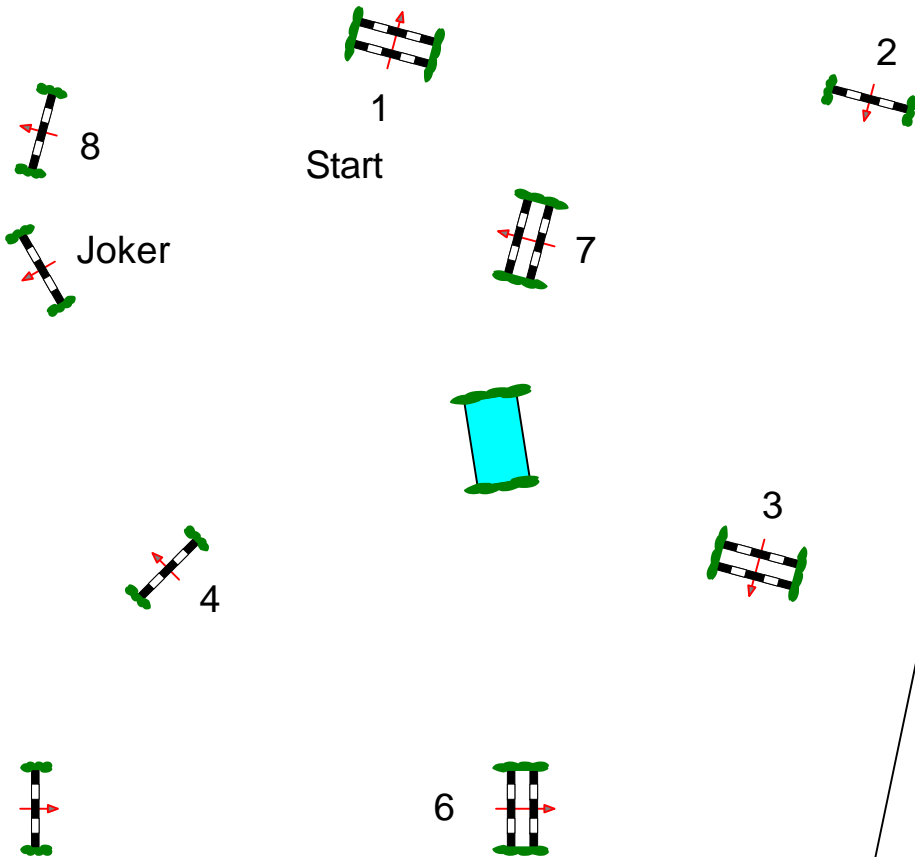

14

CSI *** Lamprechtshausen

Class No.: 14

Junior Tour

Accumulator Competition

Samstag, 08. Mai 2010

Start: 8:00

Finish

Table: A

FEI RG / Art. 269.5 & 215

Height: 1,30 m

Speed: 350 m/min

Length: 300 m

Time allowed: 52 sec

Time limit: 104 sec

Obstacles: 8

Efforts: 8

Penalty sec

Closed combination:

1st Jump-off:

Length: 0 m

Time allowed: 0 sec

Time limit: 0 sec

Course Designer: