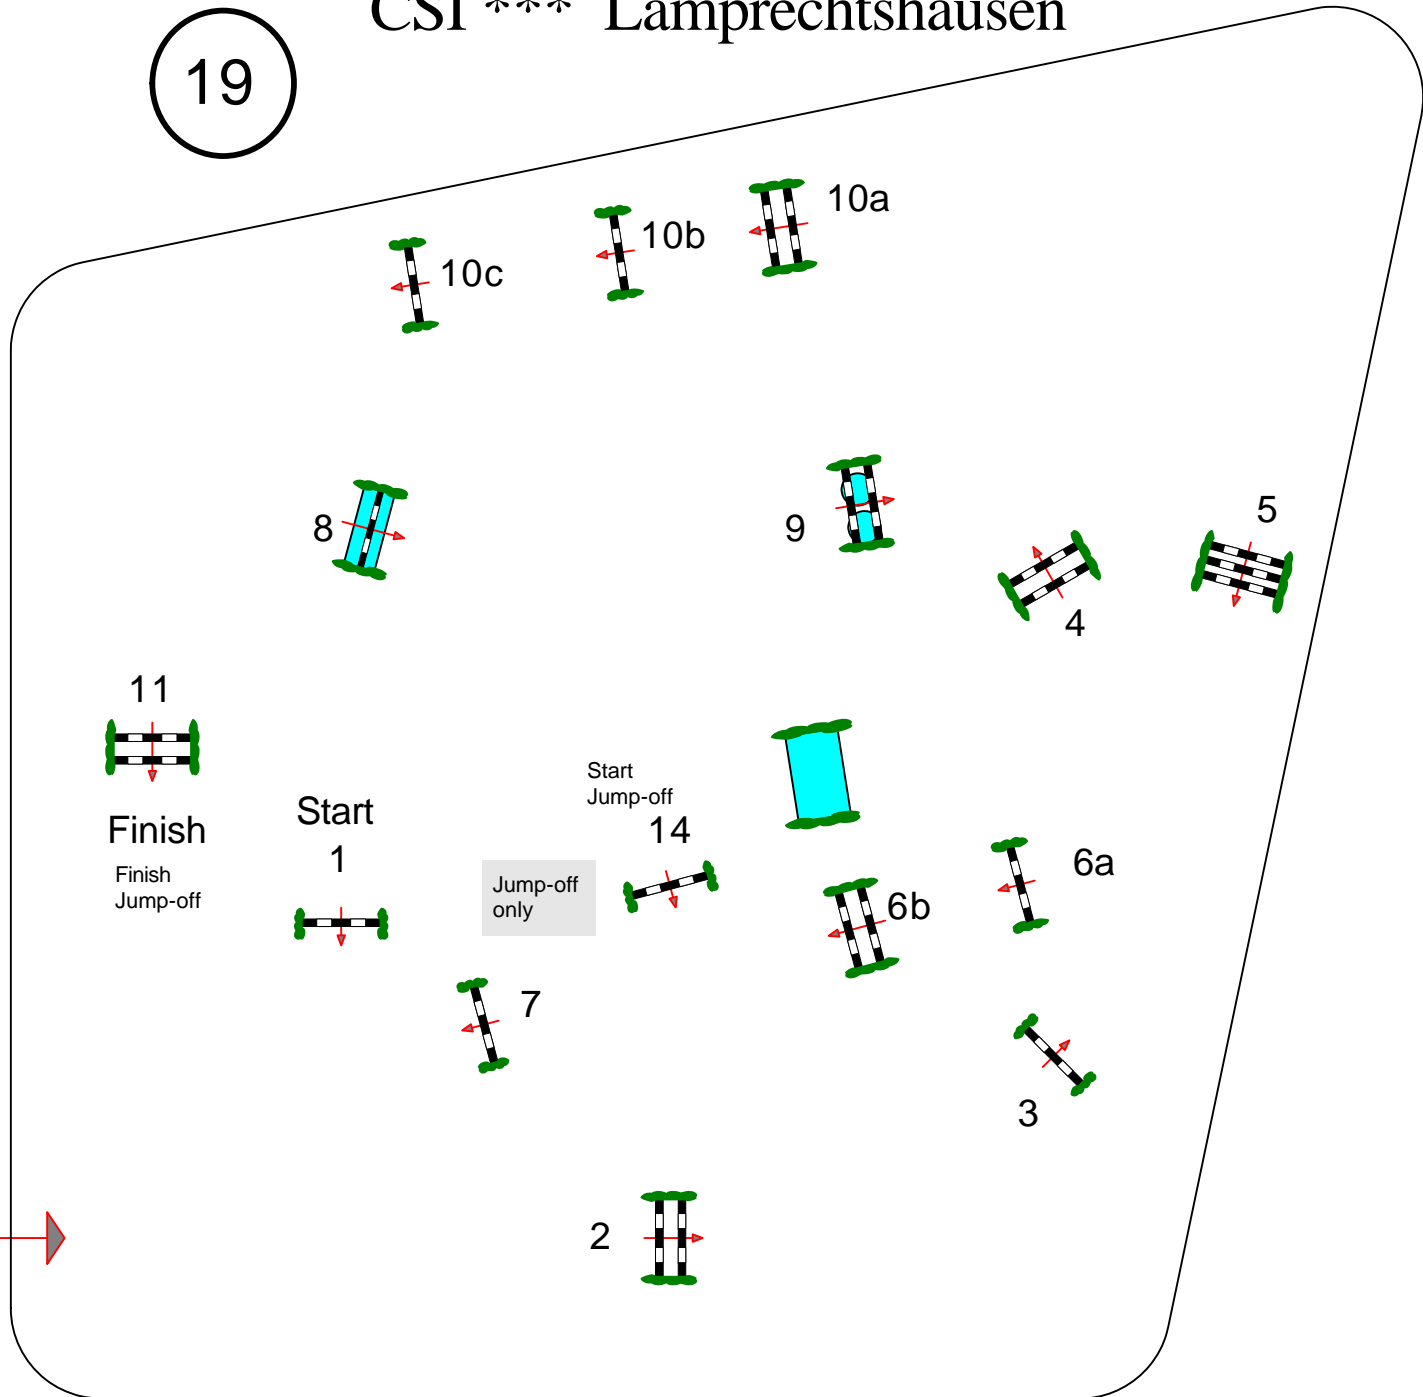

19

CSI *** Lamprechtshausen

Class No.: 19

Young Horses Finale

Competition with one jump-off

Samstag, 08. Mai 2010

Start: 14:30

Table: A

FEI RG / Art. 238 / 2.2

Height: 1,30 / 1,35 m

Speed: 350 m/min

Length: 390 m

Time allowed: 67 sec

Time limit: 134 sec

Obstacles: 11

Efforts: 14

Penalty sec

Closed combination:

1st Jump-off:

14-4-5-6a-9-10a-10b-11

Length: 300 m

Time allowed: 52 sec

Time limit: 104 sec

Course Designer: