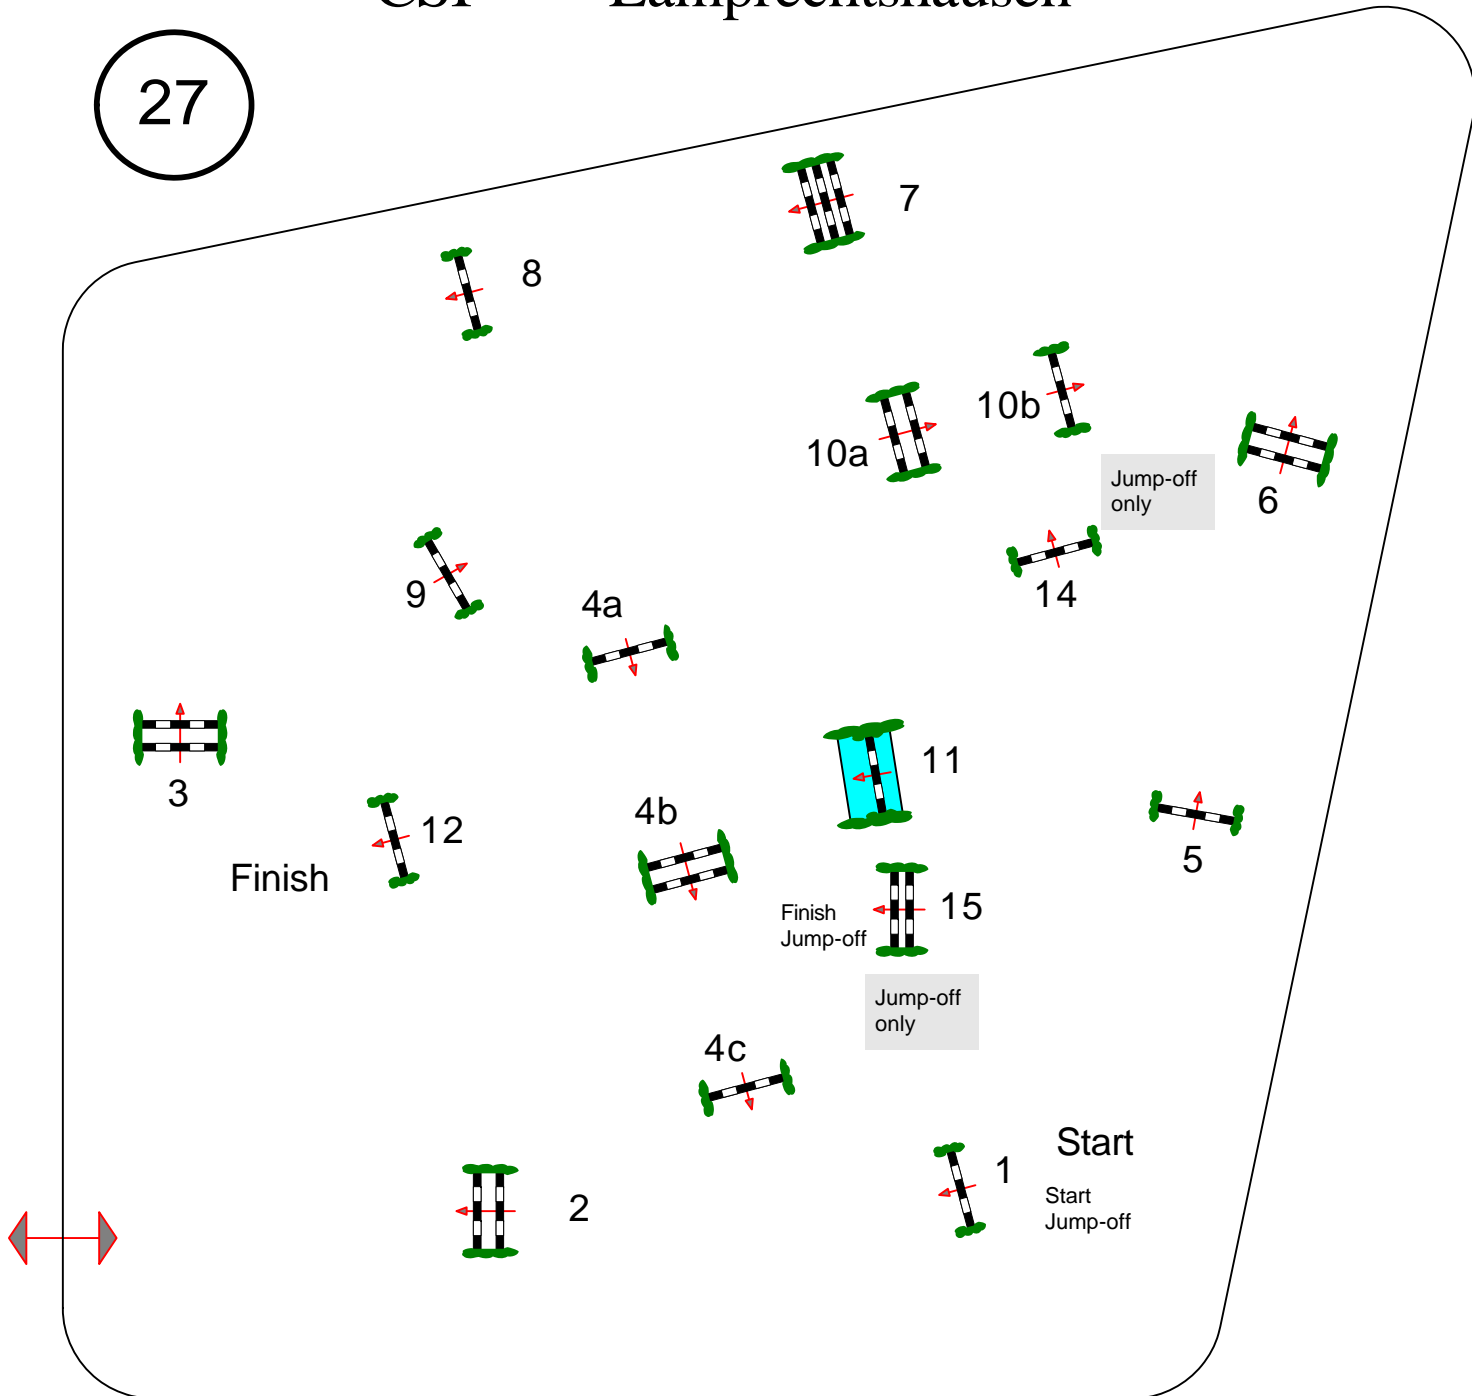

CSI *** Lamprechtshausen

27

Class No.: 27

Young Rider Grand Prix

Competition with one jump-off

Sonntag, 09. Mai 2010

Start: 12:30

Table: A

FEI RG / Art. 238 / 2.2

Height: 1,45 m

Speed: 350 m/min

Length: 410 m

Time allowed: 71 sec

Time limit: 142 sec

Obstacles: 12

Efforts: 15

Penalty sec

Closed combination:

1st Jump-off:

1-3-4a-4b-14-10a-15

Length: 290 m

Time allowed: 50 sec

Time limit: 100 sec

Course Designer: