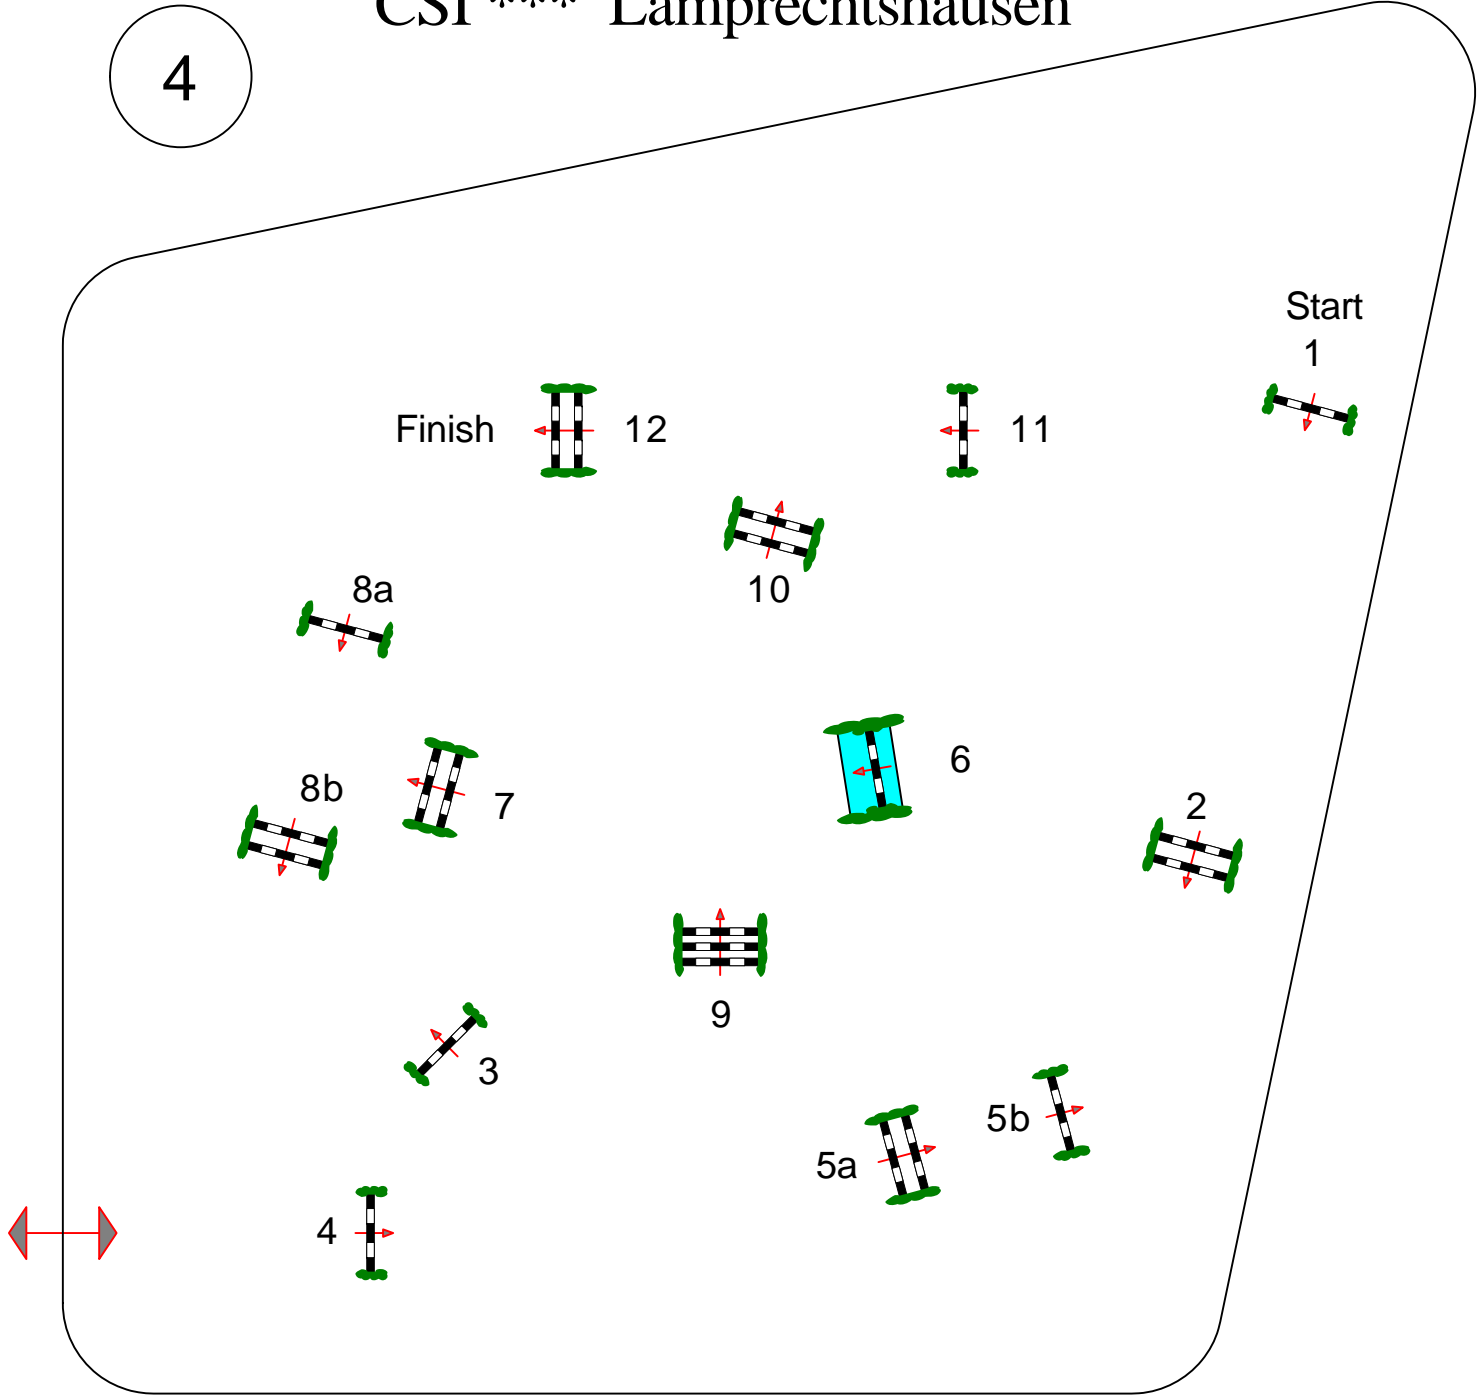

4

CSI *** Lamprechtshausen

Class No.: 4

GoldTour

Competition against the clock

Donnerstag, 06. Mai 2010

Start: 16:00

Table: A

FEI RG / Art. 238 / 2.1

Height: 1,45 m

Speed: 350 m/min

Length: 440 m

Time allowed: 76 sec

Time limit: 152 sec

Obstacles: 12

Efforts: 14

Penalty sec

Closed combination:

1st Jump-off:

Length: 0 m

Time allowed: 0 sec

Time limit: 0 sec

Course Designer:

Christoph Georg Bödicker