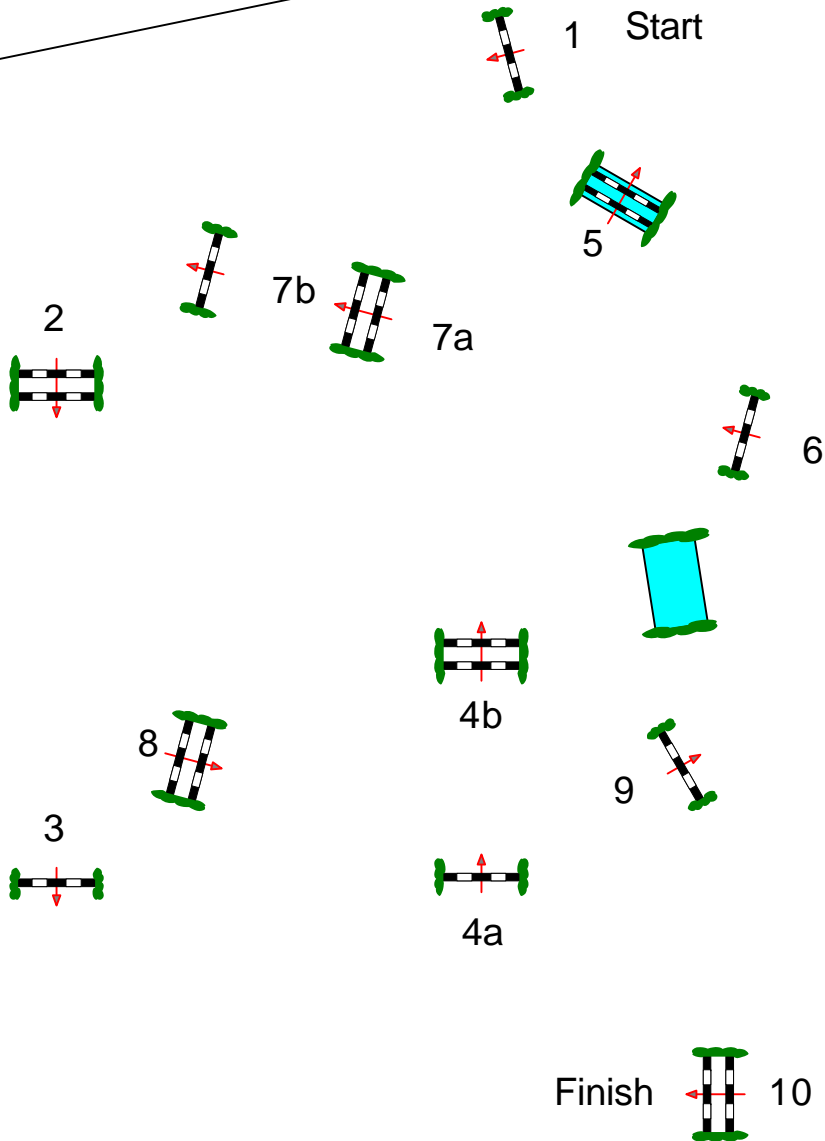

# CSI \*\*\* Lamprechtshausen

Class No.: 9

Young Horses

Competition against the clock

Freitag, 07. Mai 2010

Start: 10:45

Table: A

FEI RG / Art. 238 / 2.1

Height: 1,30 / 1,35 m

Speed: 350 m/min

Length: 380 m

Time allowed: 66 sec

Time limit: 132 sec

Obstacles: 10

Efforts: 12

Penalty sec

Closed combination:

1st Jump-off:

Length: 0 m

Time allowed: 0 sec

Time limit: 0 sec

Course Designer:

Christoph Georg Bödicker