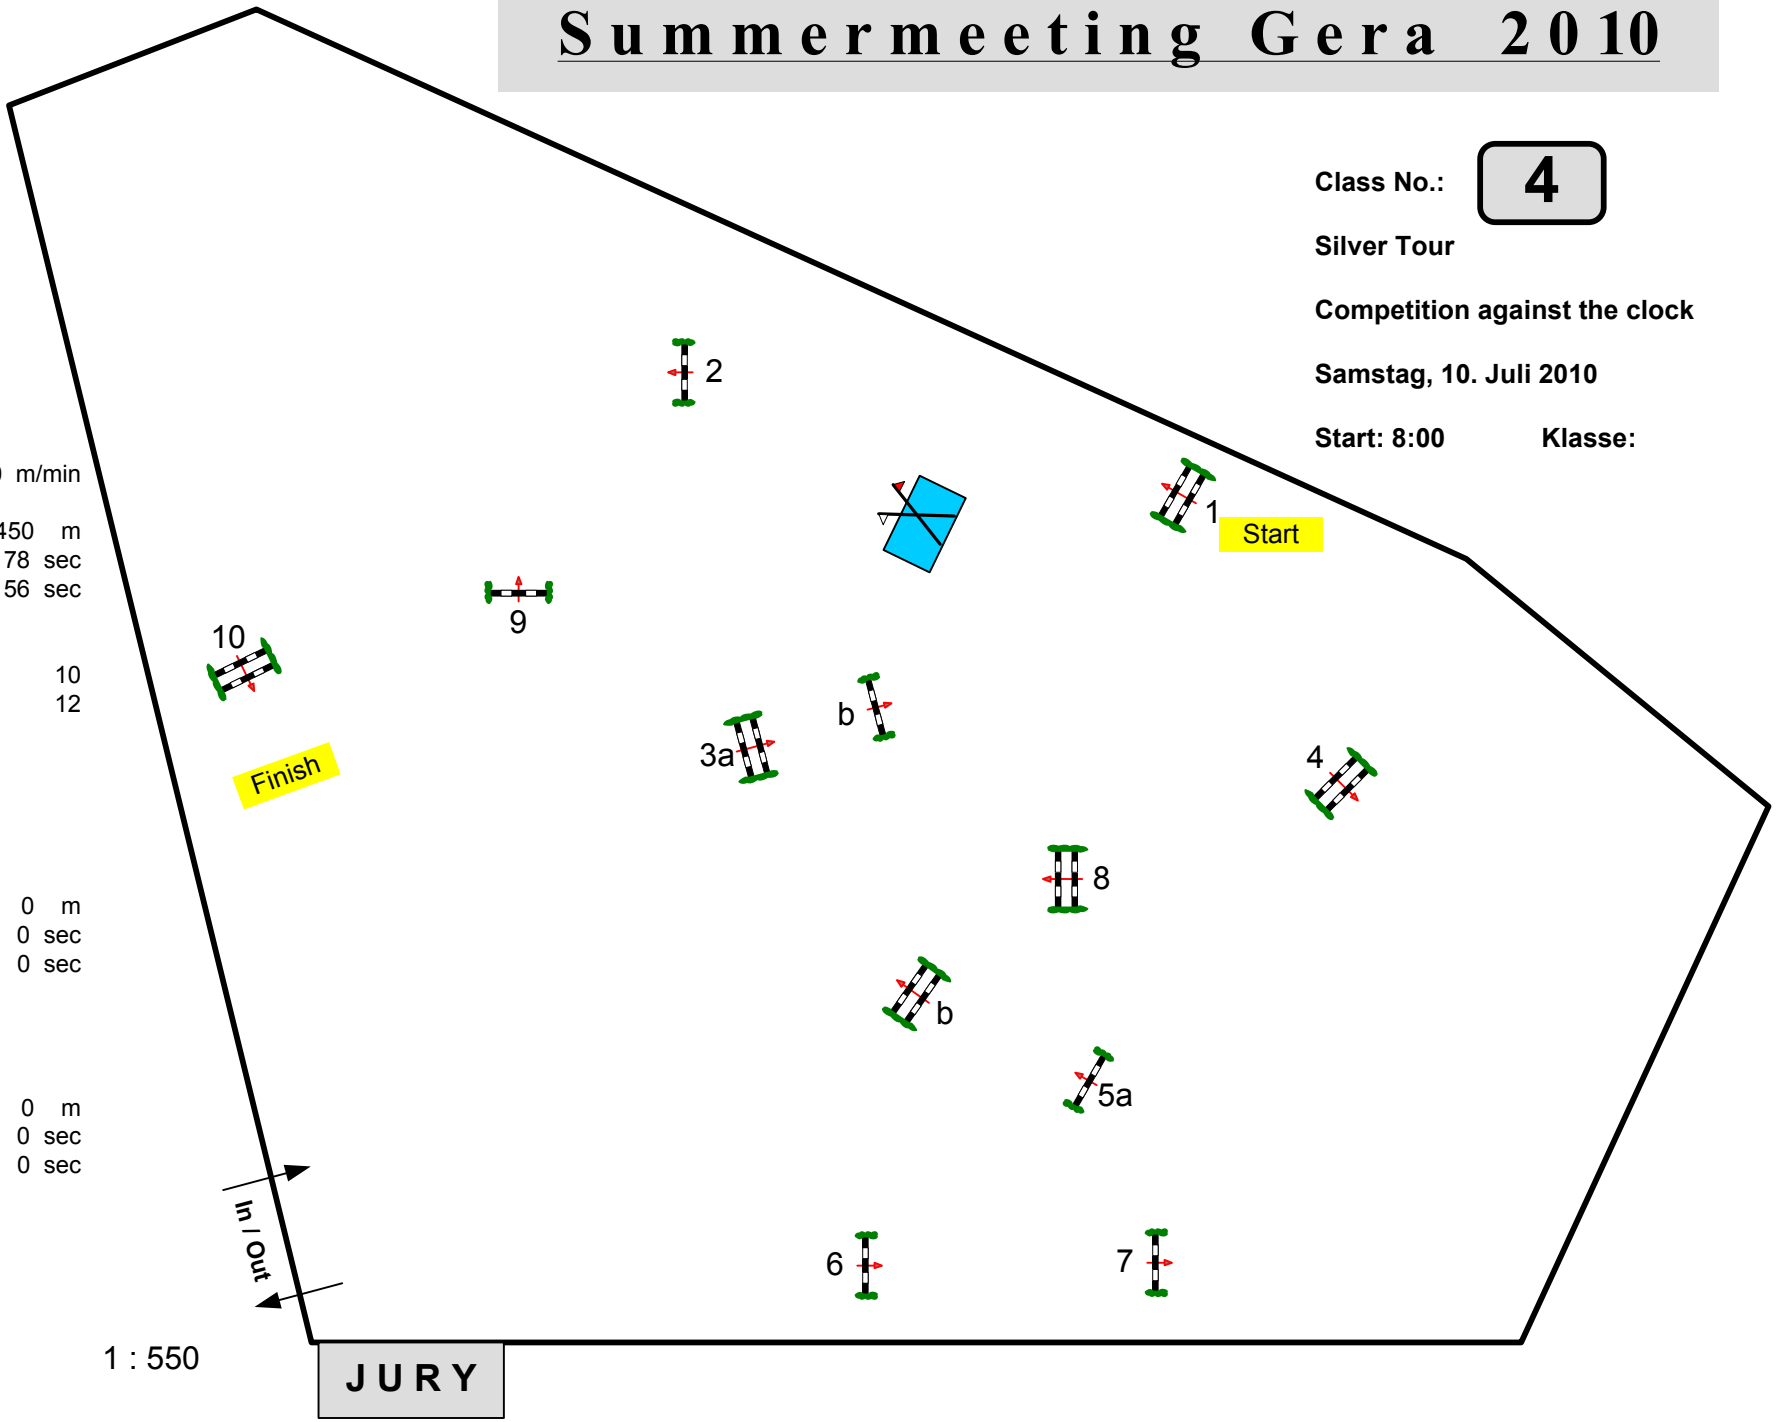

Summermeeting Gera 2010

Class No.: **4**

Silver Tour

Competition against the clock

Samstag, 10. Juli 2010

Start: 8:00

Klasse:

Table: A
National RG:
FEI RG / Art. 238.2.1
Height: 1,35 m

Speed: 350 m/min
Length: 450 m
Time allowed: 78 sec
Time limit: 156 sec

Obstacles: 10
Efforts: 12
Penalty sec
Closed combination:

1st Jump-off:
Length: 0 m
Time allowed: 0 sec
Time limit: 0 sec

2nd Jump-off:
Length: 0 m
Time allowed: 0 sec
Time limit: 0 sec