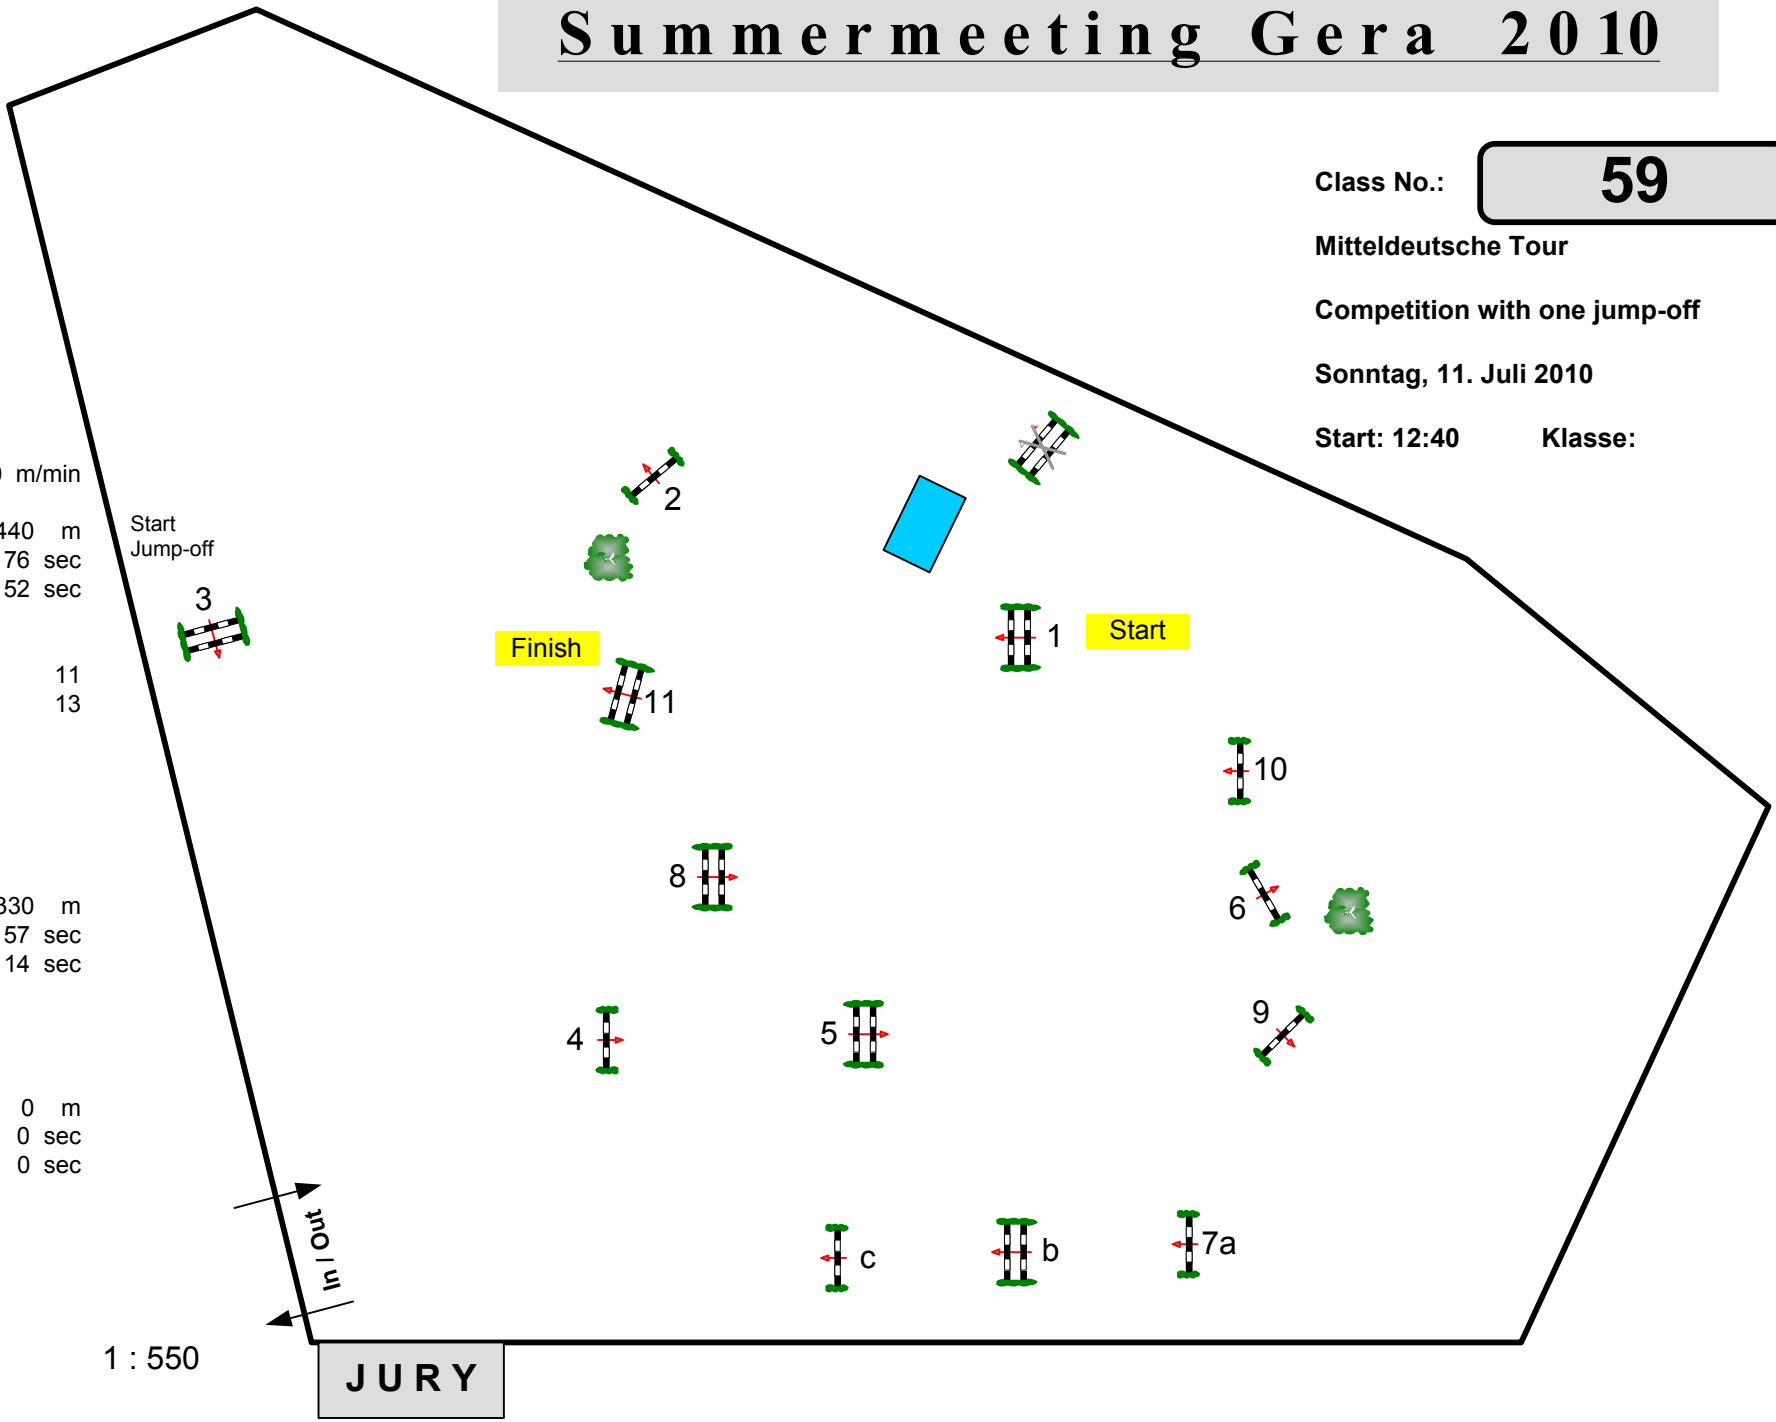

Summermeeting Gera 2010

Class No.: **59**

Mitteldeutsche Tour

Competition with one jump-off

Sonntag, 11. Juli 2010

Start: 12:40

Klasse:

Table: A
National RG: 501,B1
FEI RG / Art.
Height: 1,40 m

Speed: 350 m/min
Length: 440 m
Time allowed: 76 sec
Time limit: 152 sec

Obstacles: 11
Efforts: 13
Penalty sec
Closed combination:

1st Jump-off:
3-5-6-7a-7b-9-10-11
Length: 330 m
Time allowed: 57 sec
Time limit: 114 sec

2nd Jump-off:
Length: 0 m
Time allowed: 0 sec
Time limit: 0 sec

1 : 550

JURY