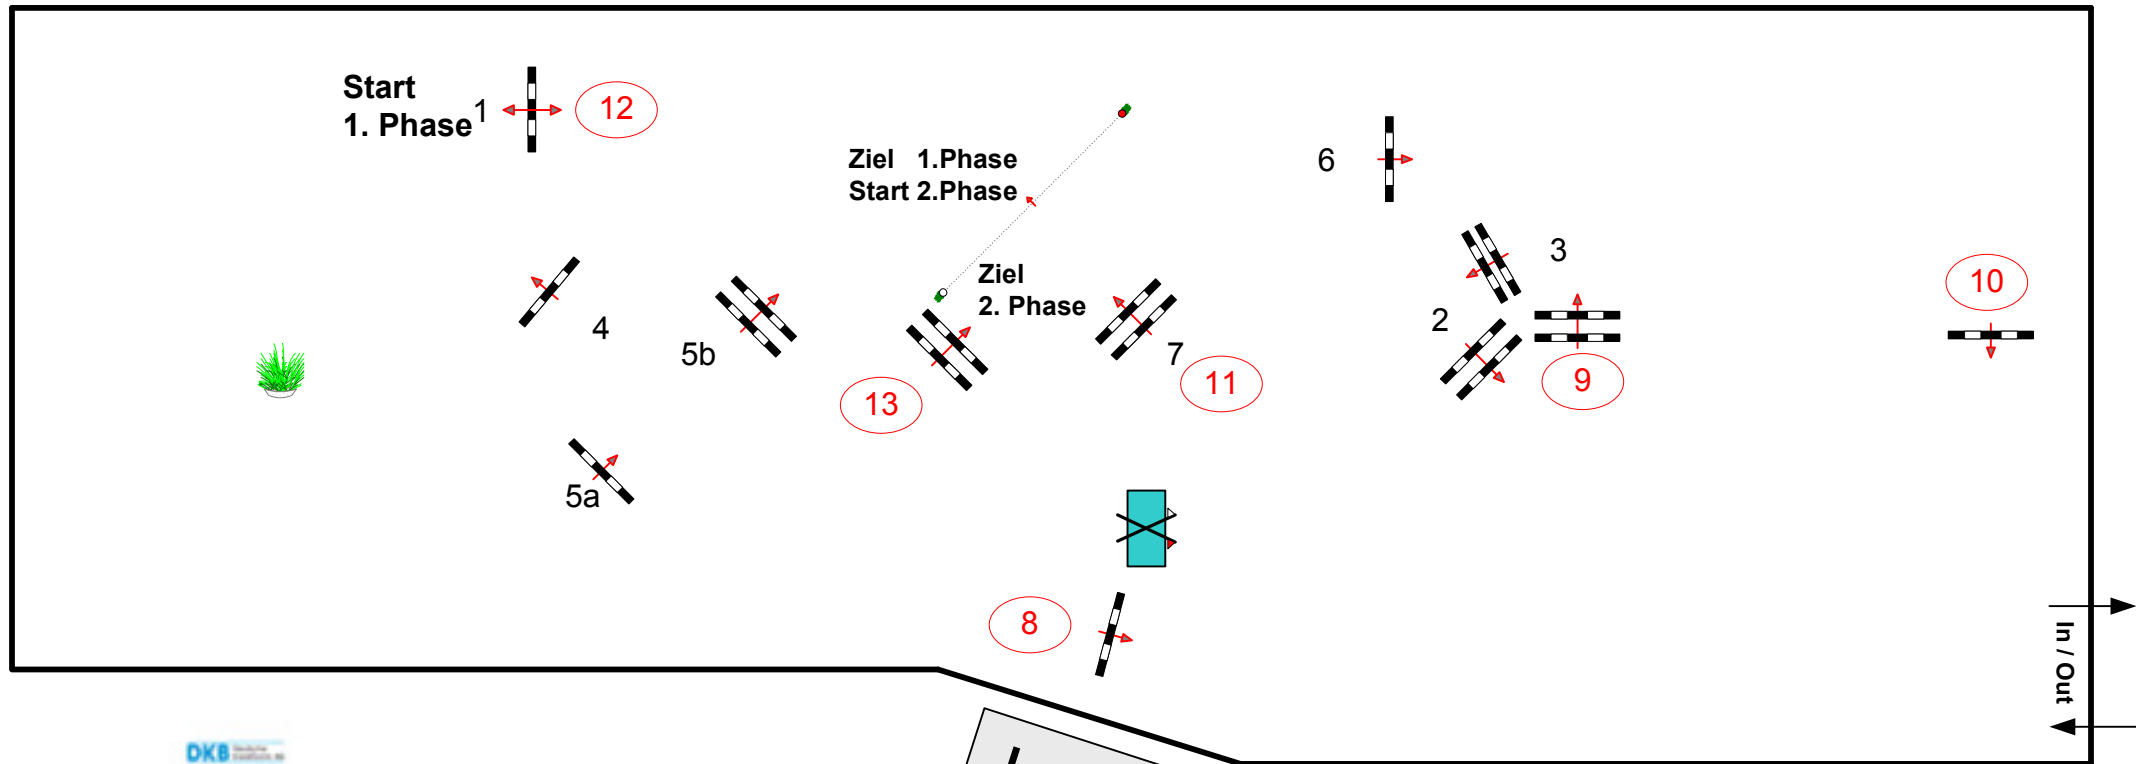

Summer-Meeting Gera 2010

Class No.: 25/30/35 Amateurs

Competition in two Phases

Freitag, 16. Juli 2010

Start: 14:00 Uhr

Table: A
 National RG:
 FEI RG / Art. 274.5.3
 Height: 1,15 /1,25 /1,40 m

Speed: 350 m/min
 Length: 350 m
 Time allowed: 60 sec
 Time limit: 120 sec

Obstacles: 7
 Efforts: 8
 Penalty sec:
 Closed combination:

2nd Phase: 8-13
 Length: 280 m
 Time allowed: 48 sec
 Time limit: 96 sec

2nd Jump-off:
 Length: 0 m
 Time allowed: 0 sec
 Time limit: 0 sec

Course Designer
 Marco Hesse (GER)