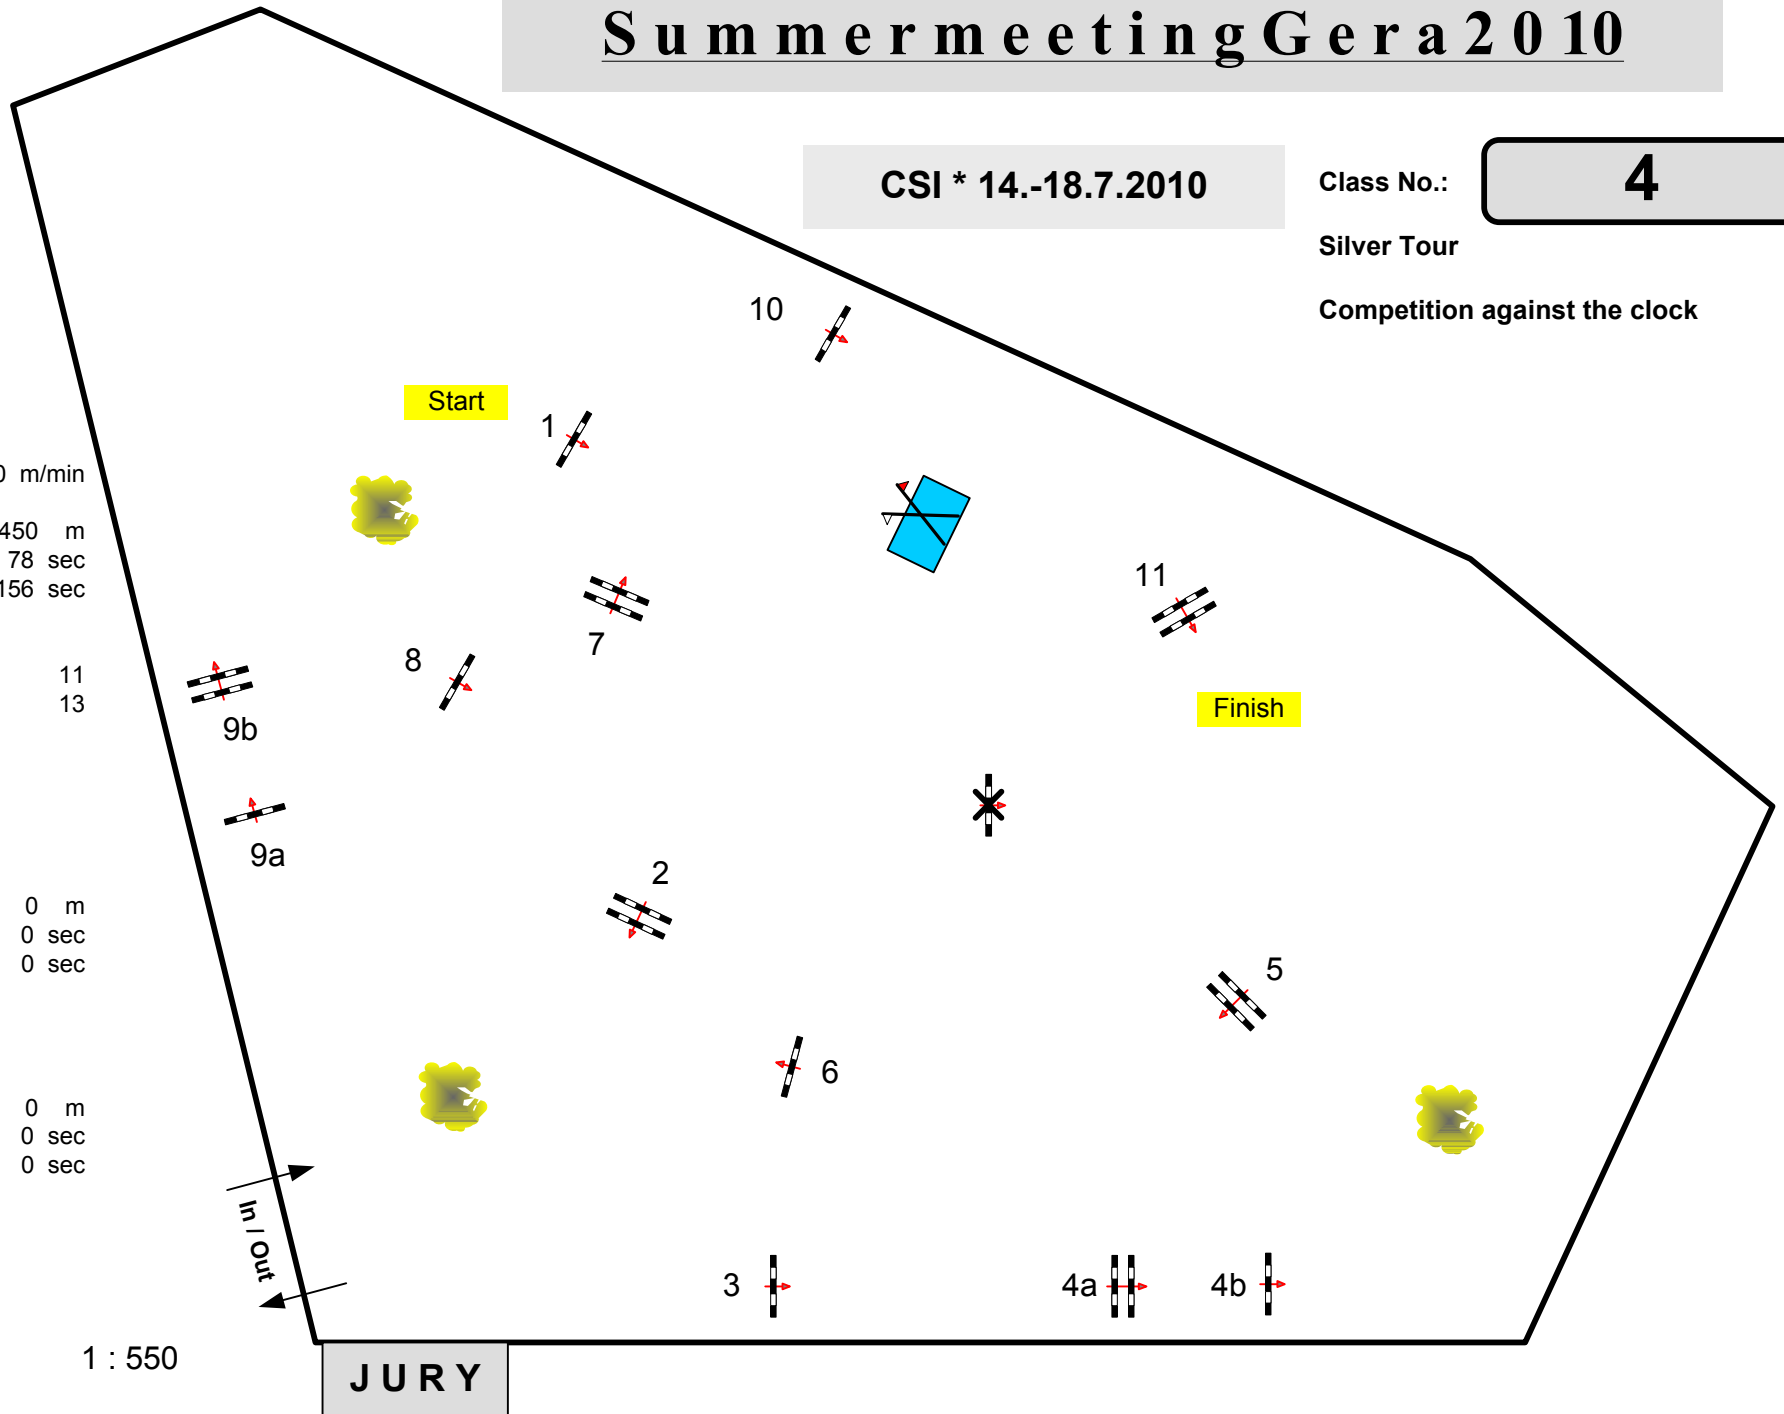

# Summermeeting Gera 2010

CSI \* 14.-18.7.2010

Class No.:

**4**

Silver Tour

Competition against the clock

Table: A  
National RG:  
FEI RG / Art. 238.2.1  
Height: 1,40 m

Speed: 350 m/min

Length: 450 m  
Time allowed: 78 sec  
Time limit: 156 sec

Obstacles: 11  
Efforts: 13  
Penalty sec  
Closed combination:

1st Jump-off:

Length: 0 m  
Time allowed: 0 sec  
Time limit: 0 sec

2nd Jump-off:

Length: 0 m  
Time allowed: 0 sec  
Time limit: 0 sec

Course Designer  
Marco Hesse (GER)

1 : 550

**JURY**