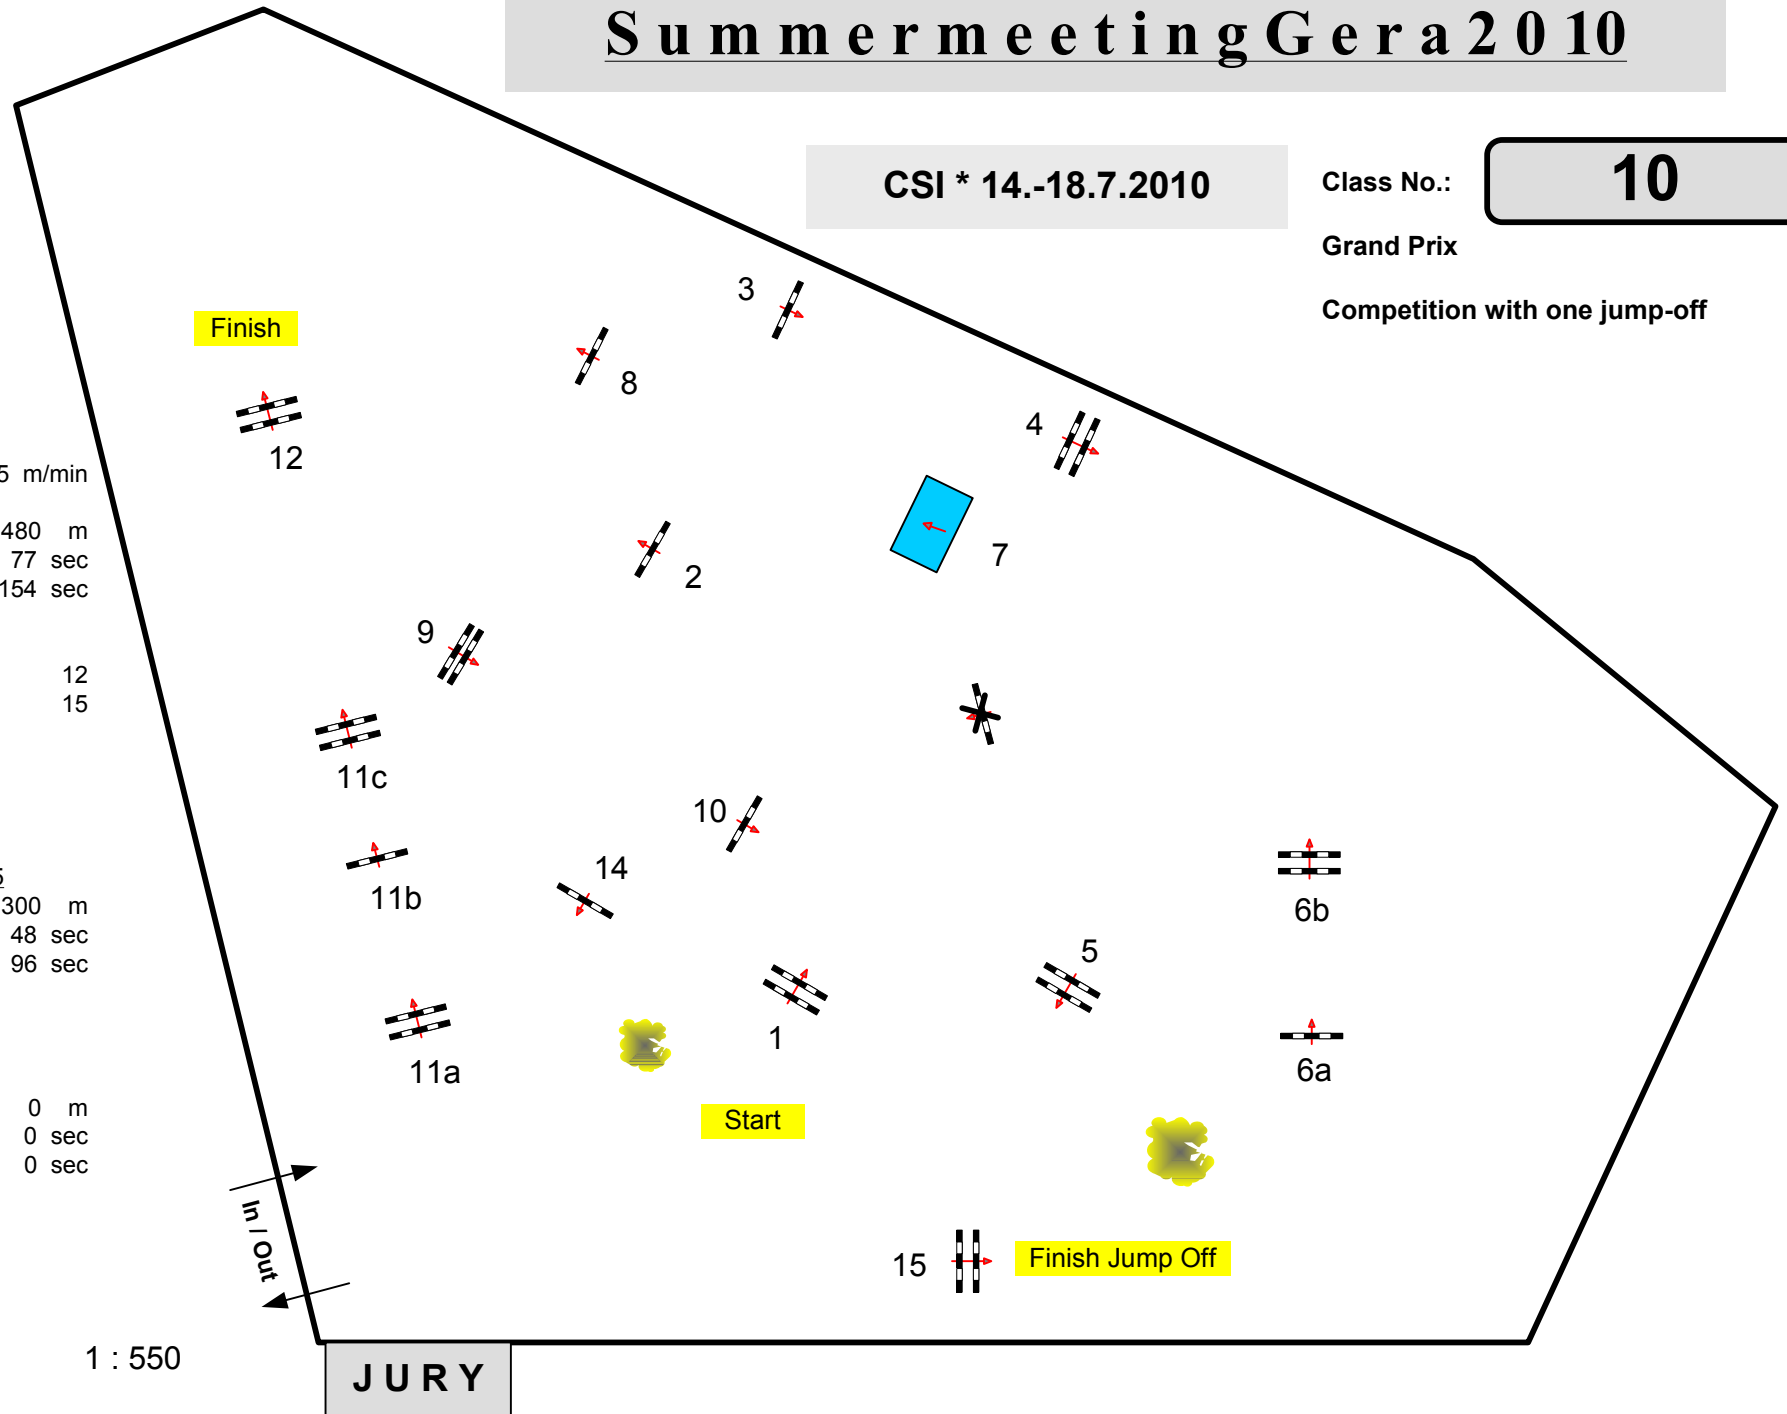

Summermeeting Gera 2010

CSI * 14.-18.7.2010

Class No.:

10

Grand Prix

Competition with one jump-off

Table: A
National RG:
FEI RG / Art. 238.2.2
Height: 1,40 / 1,45 m

Speed: 375 m/min

Length: 480 m
Time allowed: 77 sec
Time limit: 154 sec

Obstacles: 12
Efforts: 15
Penalty sec
Closed combination:

1st Jump-off:
1-8-9-10-11a-11b-14-15
Length: 300 m
Time allowed: 48 sec
Time limit: 96 sec

2nd Jump-off:
Length: 0 m
Time allowed: 0 sec
Time limit: 0 sec

Course Designer
Marco Hesse (GER)

1 : 550