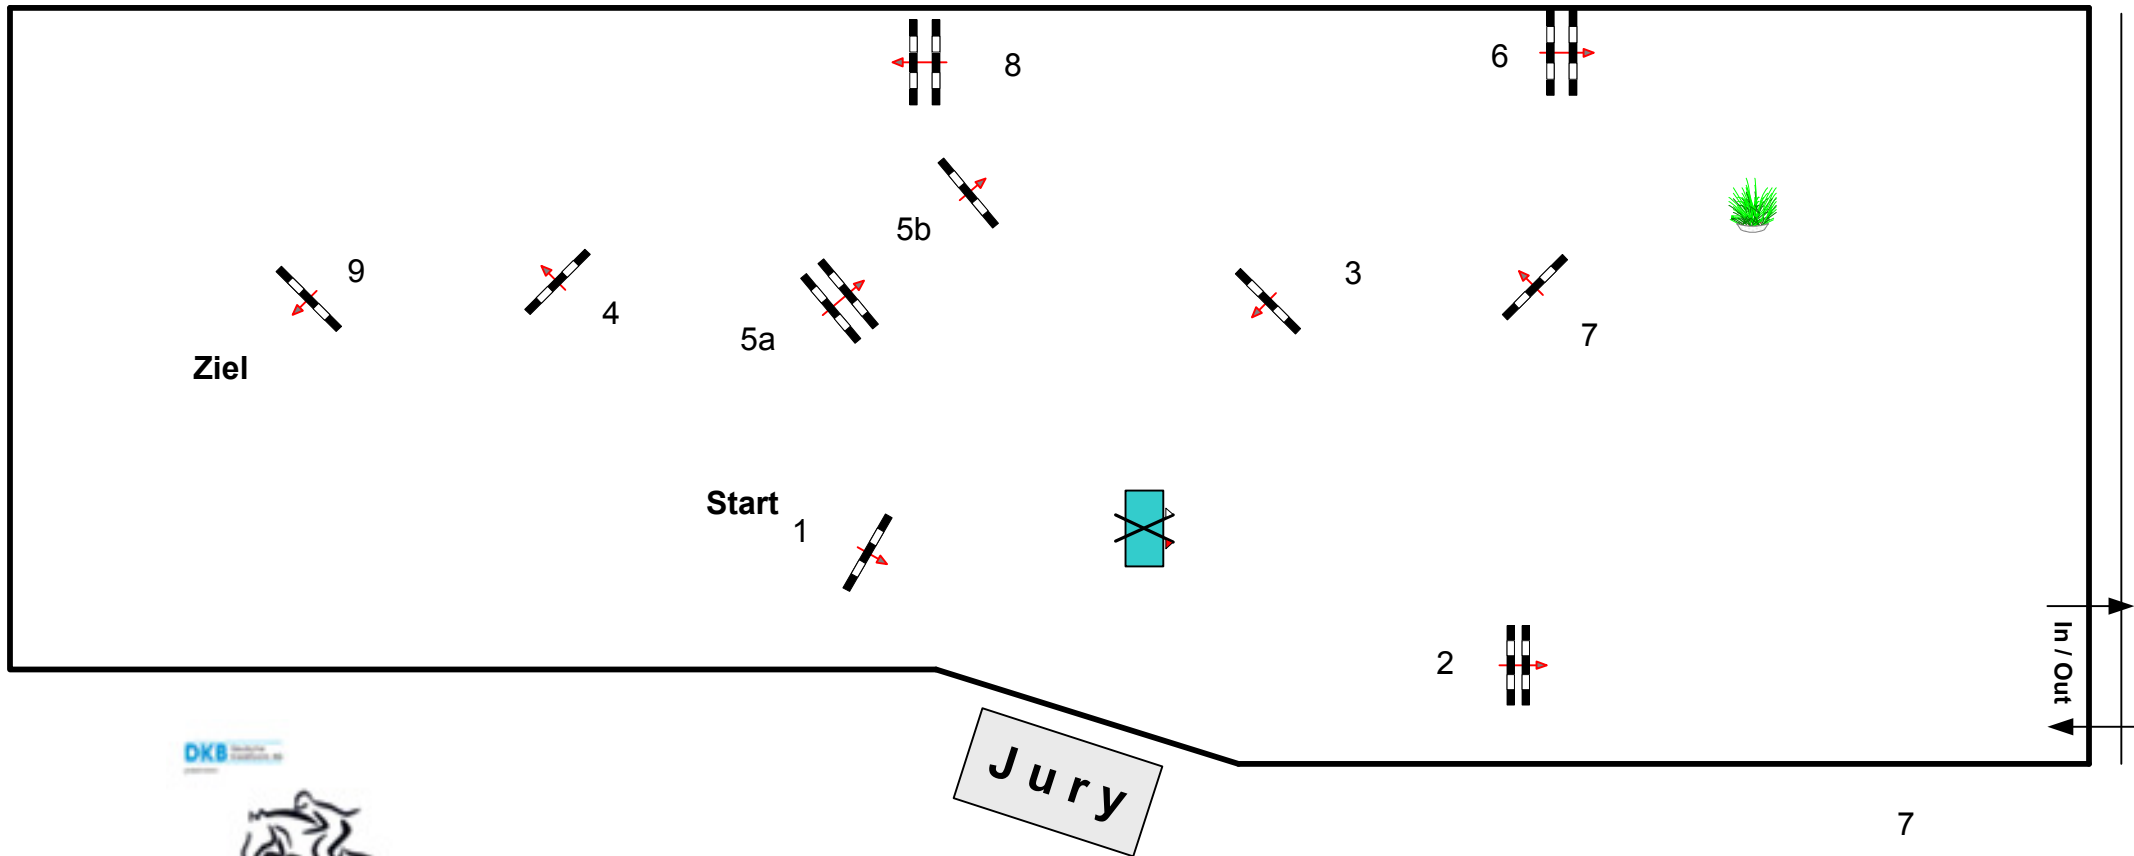

Summer-Meeting Gera 2010

Class No.: 12/16/20 Youngster Tour

Competition against the clock

Donnerstag, 15. Juli 2010

Start: 12:00 Uhr

Table: A
 National RG:
 FEI RG / Art. 238.2.1
 Height: 1,15/1,25/135 m

Speed: 350 m/min
 Length: 390 m
 Time allowed: 67 sec
 Time limit: 134 sec

Obstacles: 9
 Efforts: 10
 Penalty sec:
 Closed combination:

:
 Length: 0 m
 Time allowed: 0 sec
 Time limit: 0 sec

2nd Jump-off:
 Length: 0 m
 Time allowed: 0 sec
 Time limit: 0 sec

Course Designer
 Marco Hesse (GER)