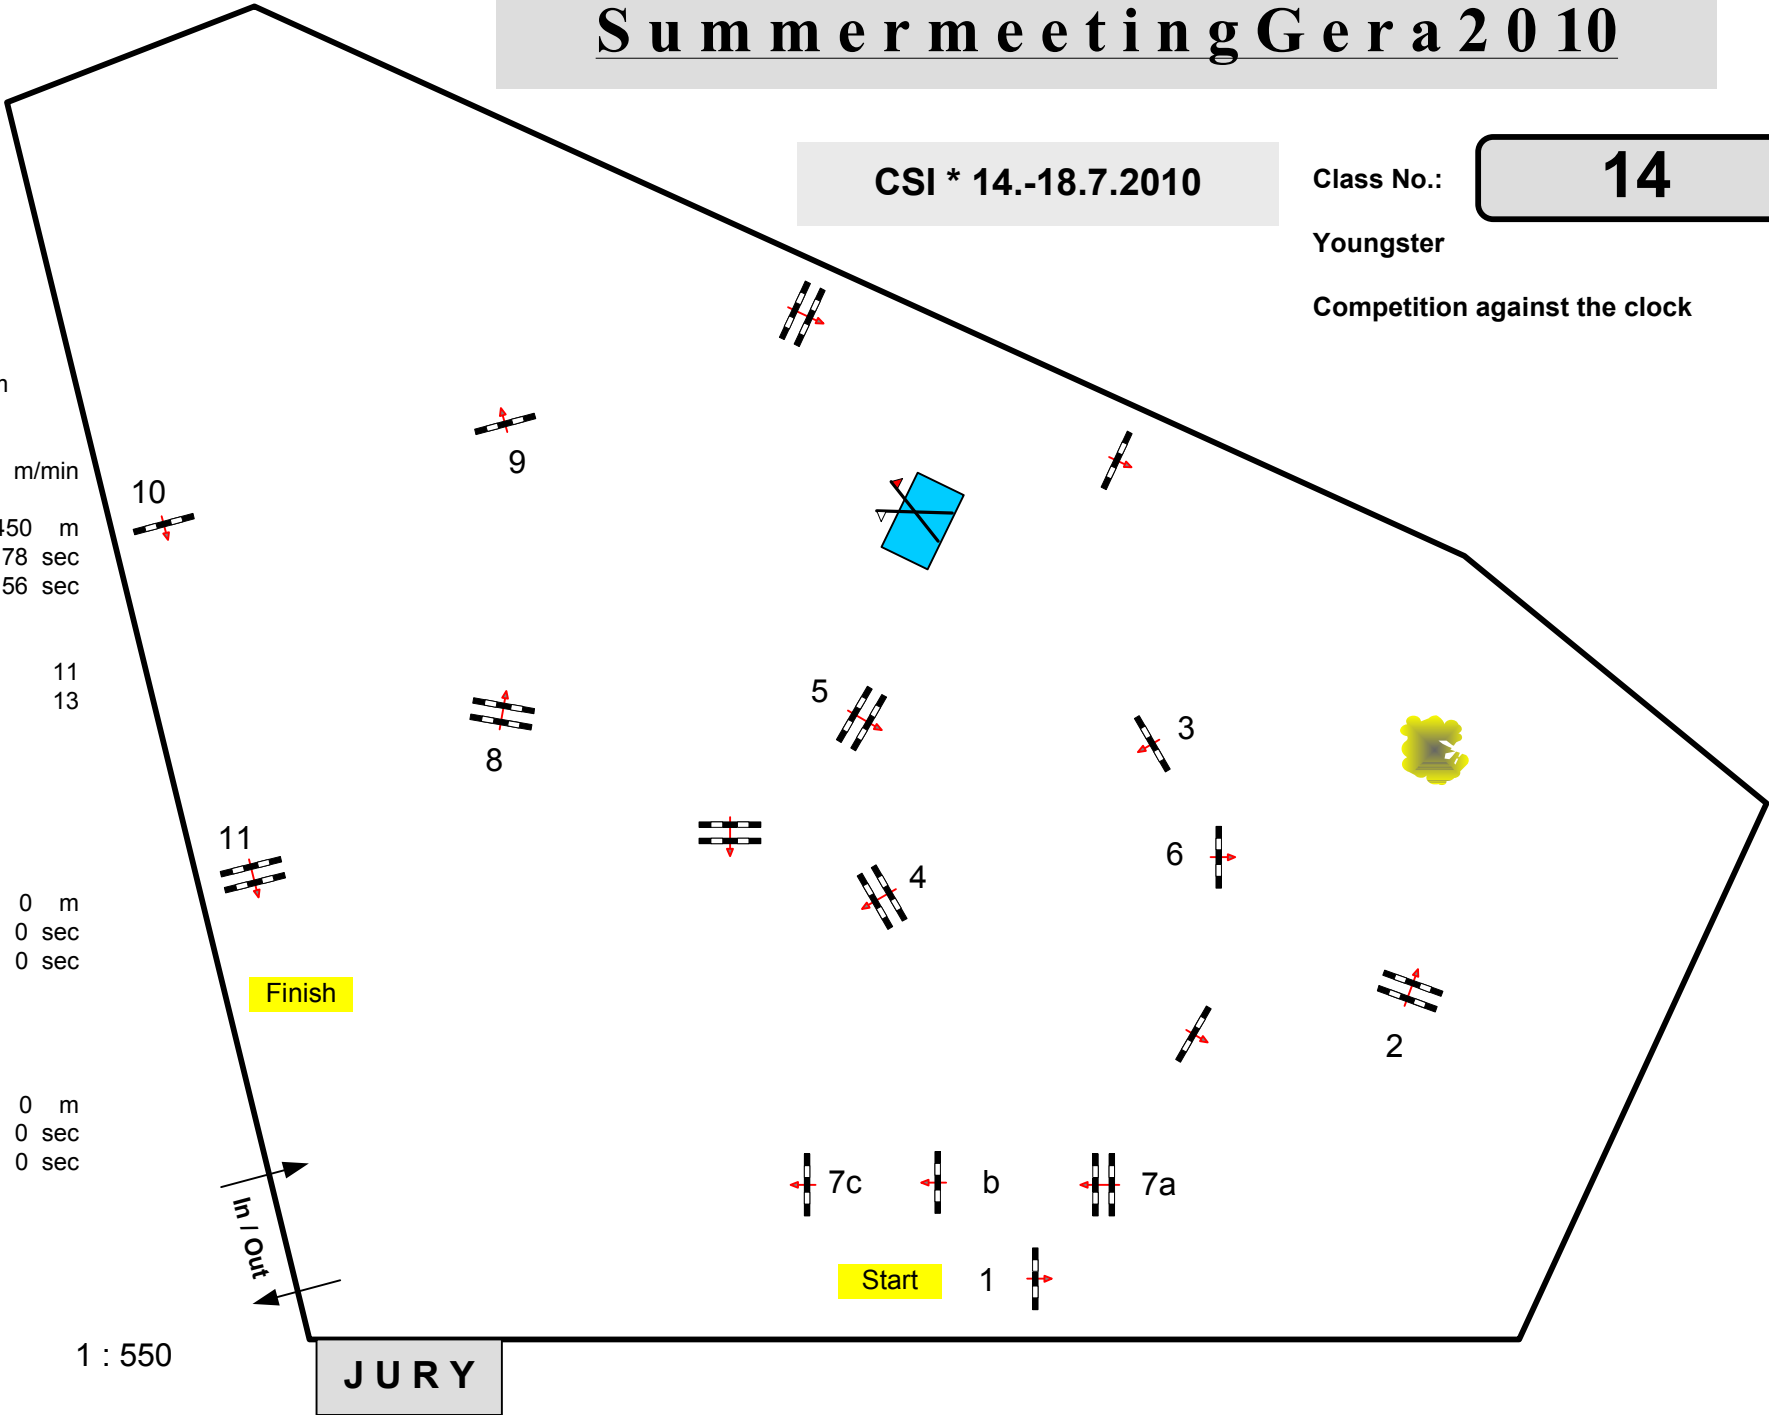

# Summermeeting Gera 2010

CSI \* 14.-18.7.2010

Class No.: **14**

Youngster

Competition against the clock

Table: A  
 National RG:  
 FEI RG / Art. 238.2.1  
 Height: 1,15/1,25/1,35 m

Speed: 350 m/min  
 Length: 450 m  
 Time allowed: 78 sec  
 Time limit: 156 sec

Obstacles: 11  
 Efforts: 13  
 Penalty sec  
 Closed combination:

1st Jump-off:  
 Length: 0 m  
 Time allowed: 0 sec  
 Time limit: 0 sec

2nd Jump-off:  
 Length: 0 m  
 Time allowed: 0 sec  
 Time limit: 0 sec