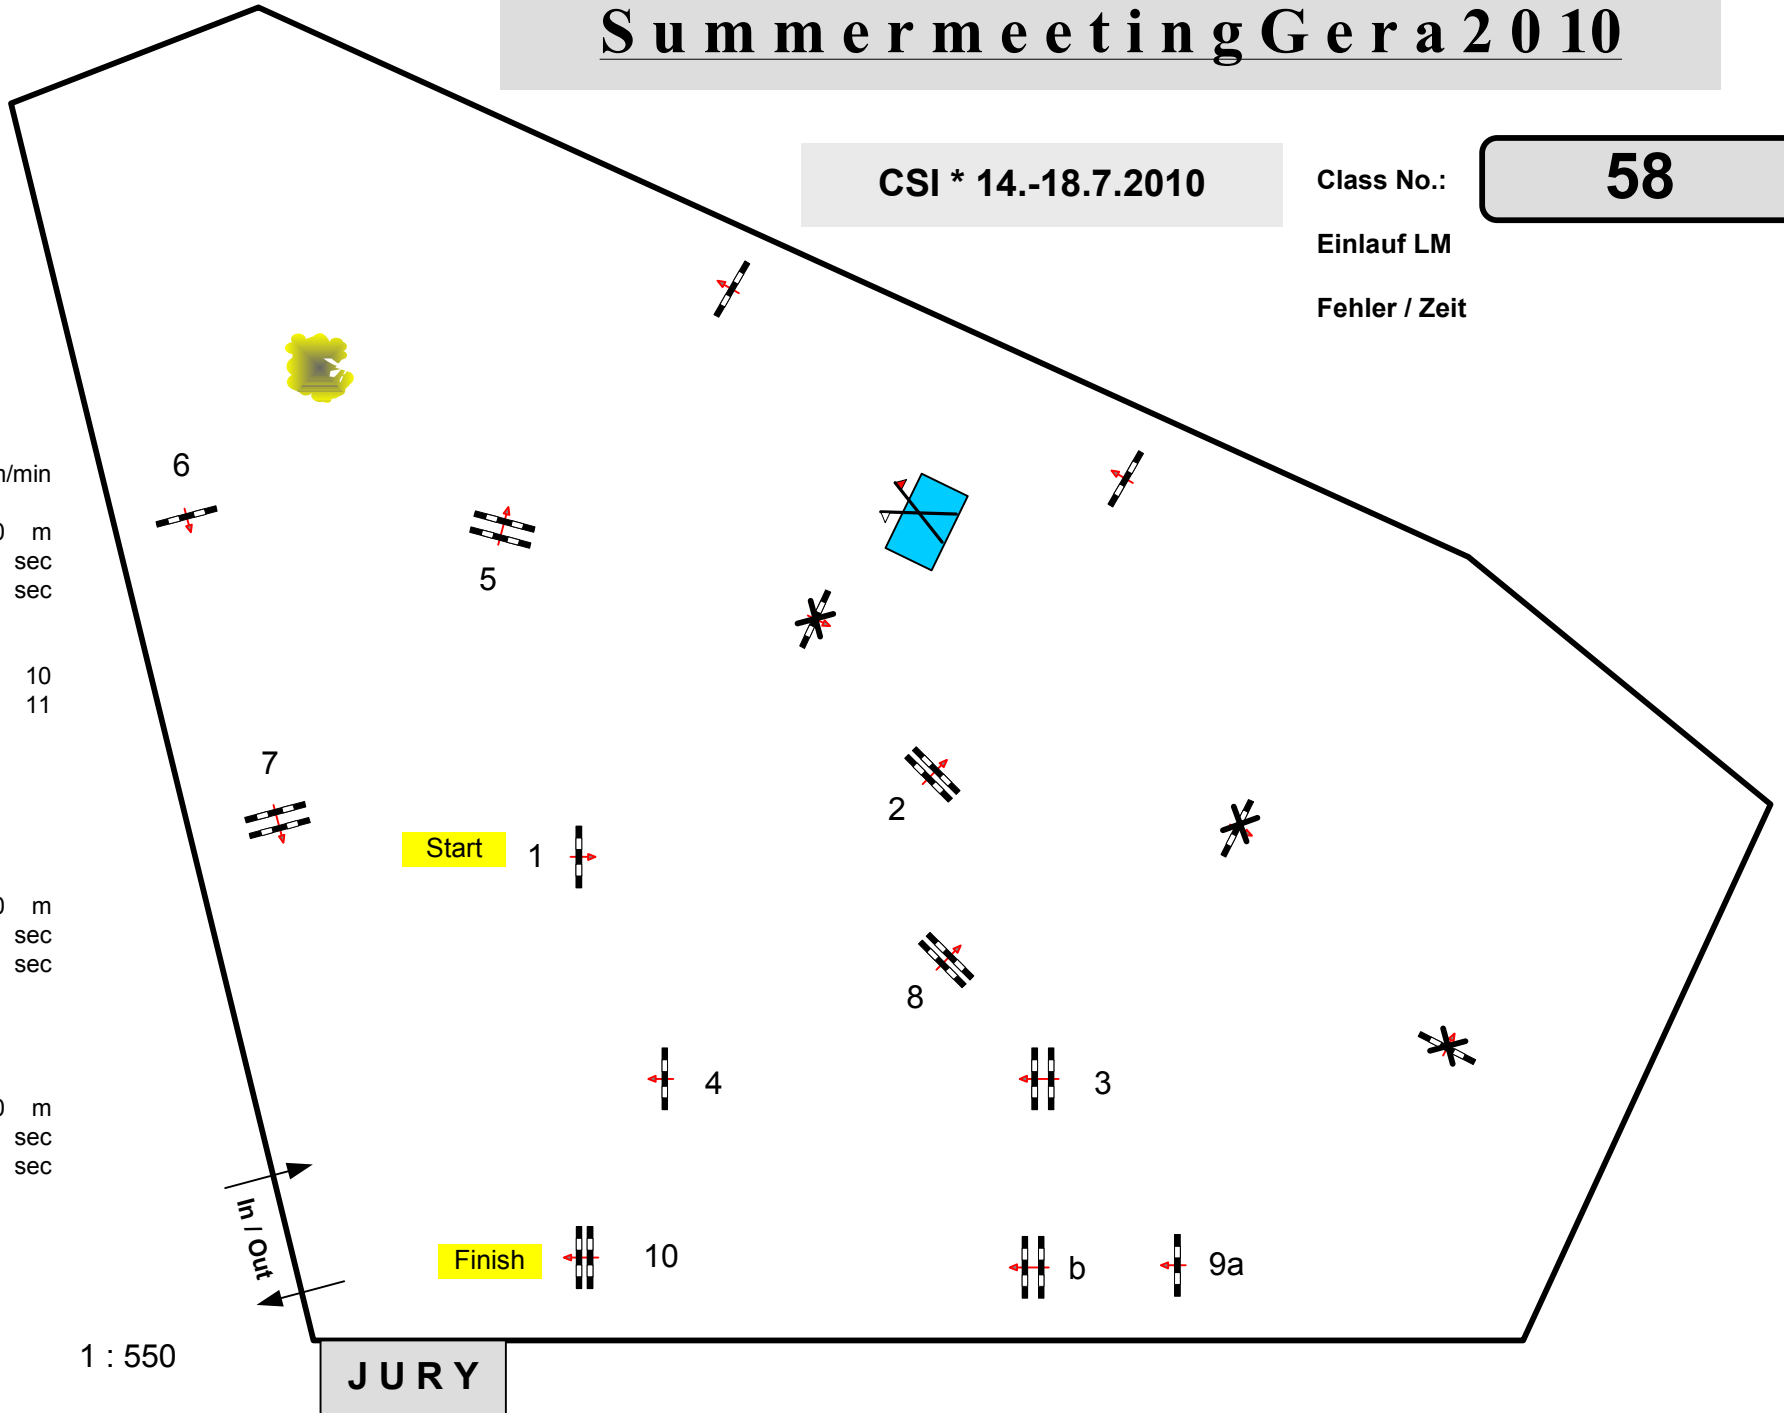

Summermeeting Gera 2010

CSI * 14.-18.7.2010

Class No.:

58

Einlauf LM

Fehler / Zeit

Table: A
National RG: 501.A.1
FEI RG / Art.
Height: 1,25 m

Speed: 350 m/min
Length: 400 m
Time allowed: 69 sec
Time limit: 138 sec

Obstacles: 10
Efforts: 11
Penalty sec
Closed combination:

1st Jump-off:
Length: 0 m
Time allowed: 0 sec
Time limit: 0 sec

2nd Jump-off:
Length: 0 m
Time allowed: 0 sec
Time limit: 0 sec

Course Designer
Marco Hesse (GER)