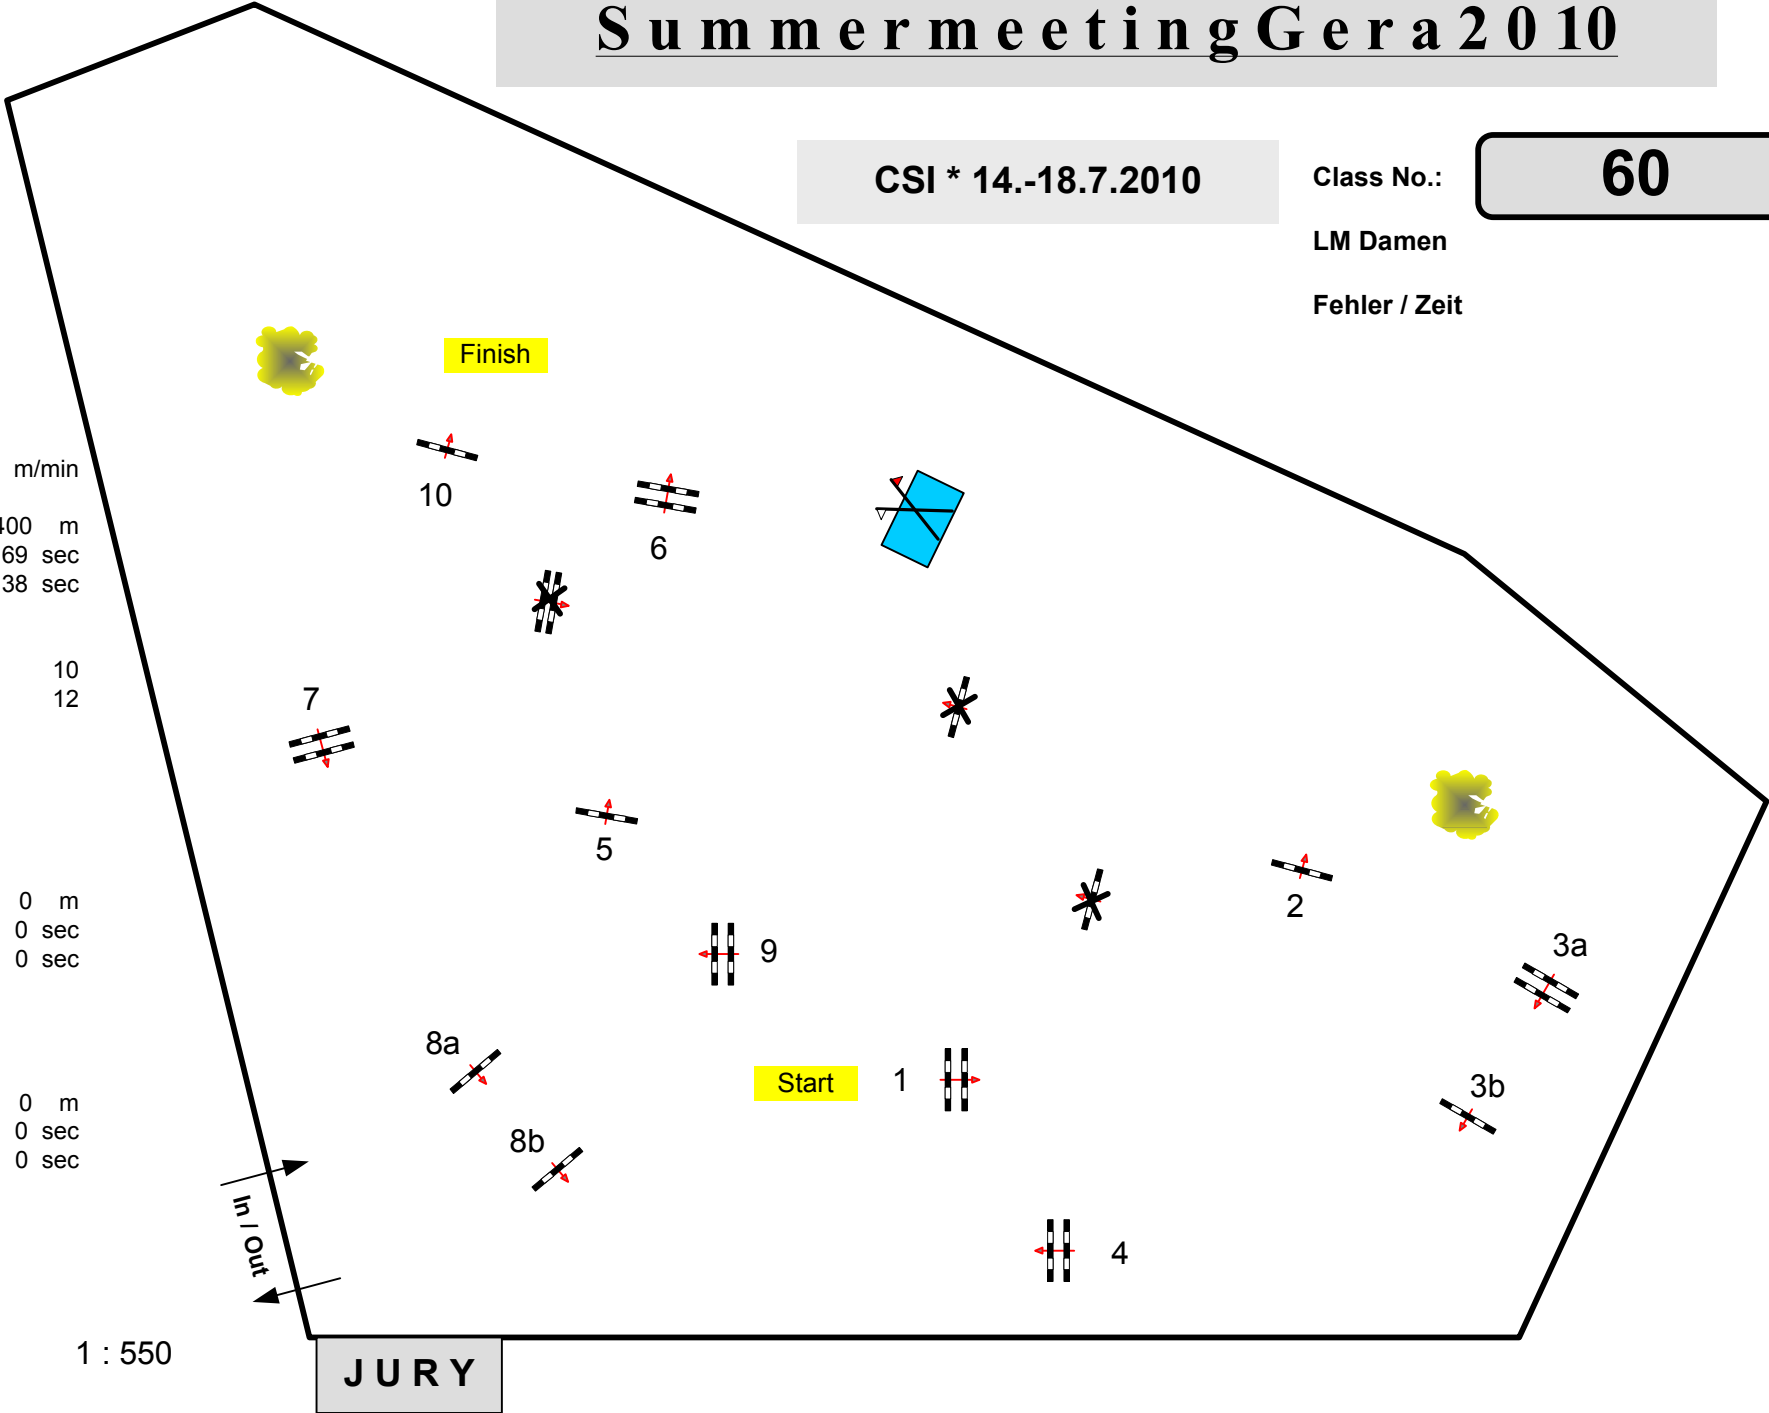

Summermeeting Gera 2010

CSI * 14.-18.7.2010

Class No.: **60**

LM Damen

Fehler / Zeit

Table: A
 National RG:
 FEI RG / Art. 501.A1
 Height: 1,25 m

Speed: 350 m/min
 Length: 400 m
 Time allowed: 69 sec
 Time limit: 138 sec

Obstacles: 10
 Efforts: 12
 Penalty sec
 Closed combination:

2nd Phase:
 Length: 0 m
 Time allowed: 0 sec
 Time limit: 0 sec

2nd Jump-off:
 Length: 0 m
 Time allowed: 0 sec
 Time limit: 0 sec

1 : 550

Course Designer
 Marco Hesse (GER)