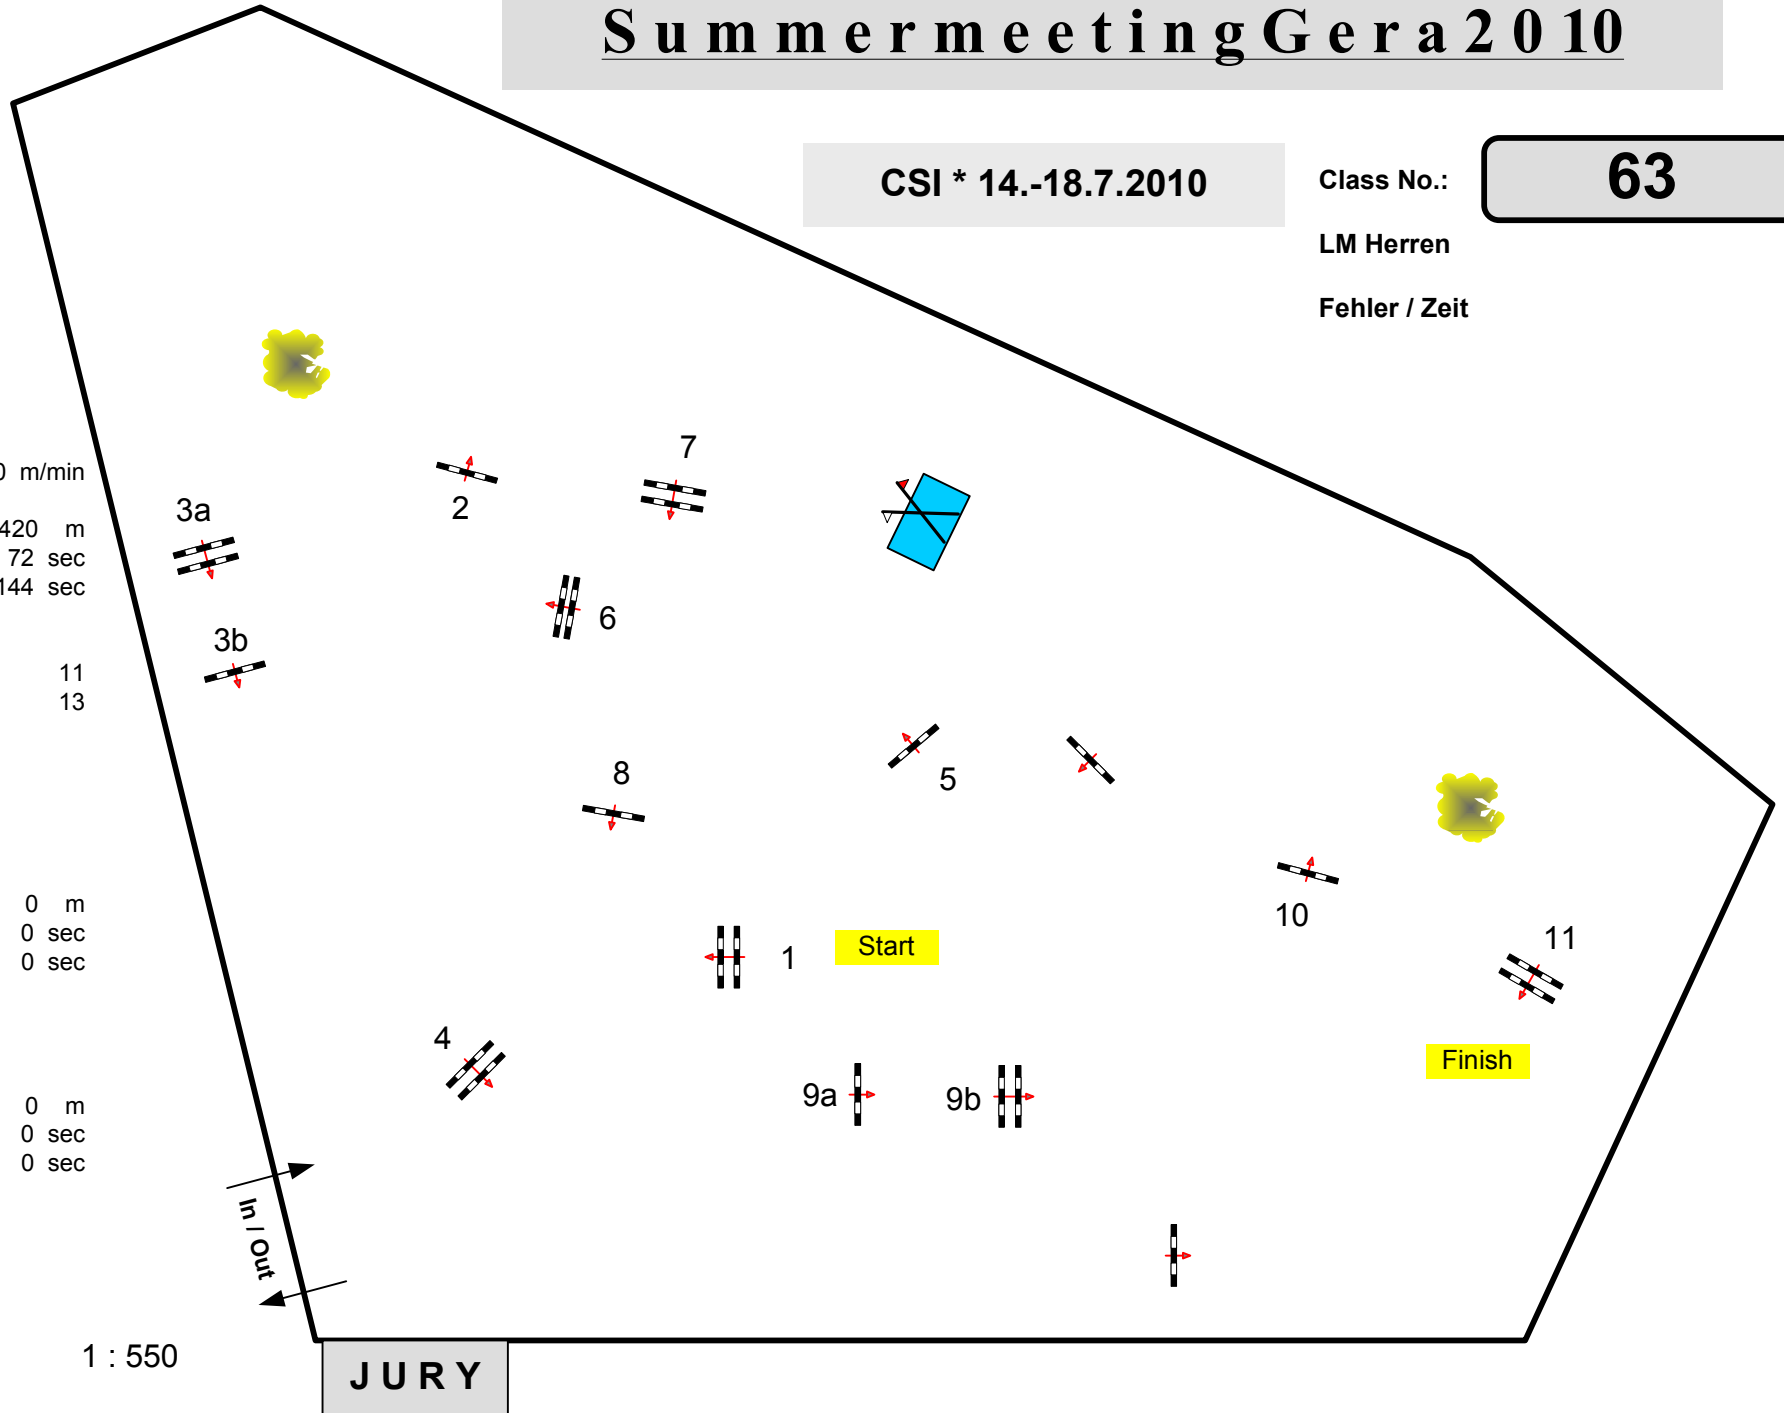

# Summermeeting Gera 2010

CSI \* 14.-18.7.2010

Class No.:

**63**

LM Herren

Fehler / Zeit

Table: A  
National RG:  
FEI RG / Art. 501.A1  
Height: 1,35 m

Speed: 350 m/min  
Length: 420 m  
Time allowed: 72 sec  
Time limit: 144 sec

Obstacles: 11  
Efforts: 13  
Penalty sec  
Closed combination:

2nd Phase:

Length: 0 m  
Time allowed: 0 sec  
Time limit: 0 sec

2nd Jump-off:

Length: 0 m  
Time allowed: 0 sec  
Time limit: 0 sec

Course Designer  
Marco Hesse (GER)