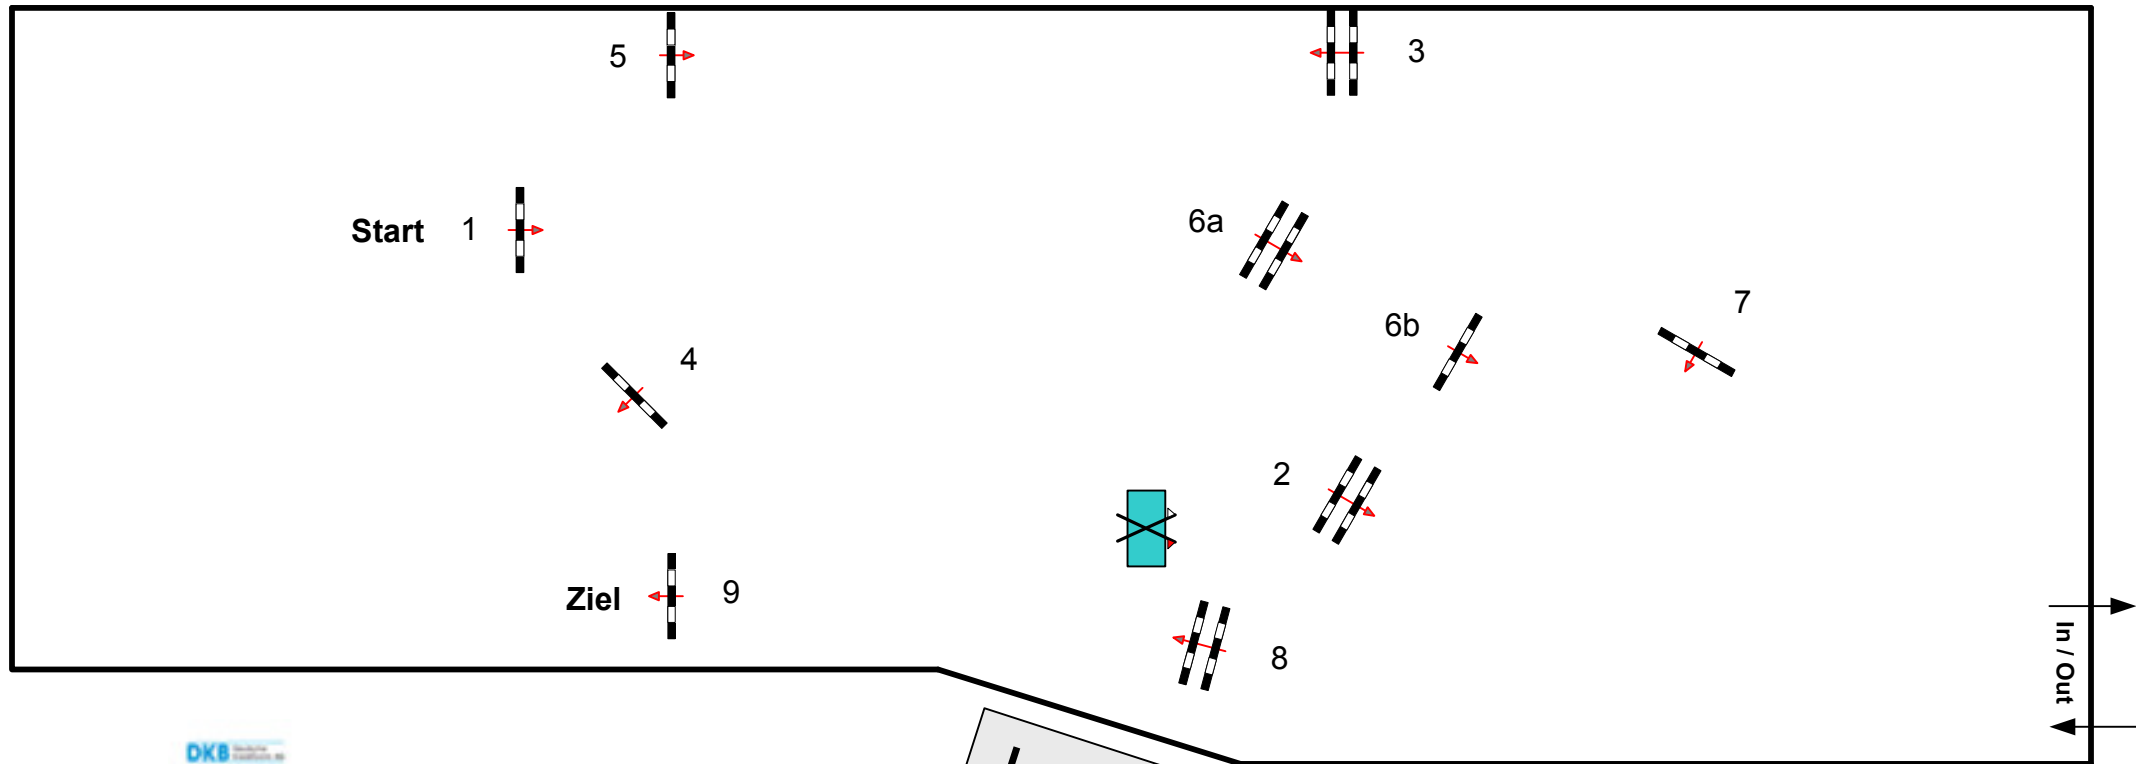

Summer-Meeting Gera 2010

Class No.: 65

Einlaufprüfung LM J/JR

Springprüfung nach Fehler/Zeit

Freitag, 16. Juli 2010

Start: 9:00 Uhr

Table: A
National RG: 501.A1
FEI RG / Art.
Height: 1,15 m

Speed: 350 m/min
Length: 420 m
Time allowed: 72 sec
Time limit: 144 sec

Obstacles: 9
Efforts: 10
Penalty sec:
Closed combination:

1st Jump-off:
Length: 0 m
Time allowed: 0 sec
Time limit: 0 sec

2nd Jump-off:
Length: 0 m
Time allowed: 0 sec
Time limit: 0 sec

DKB

Course Designer
Marco Hesse (GER)