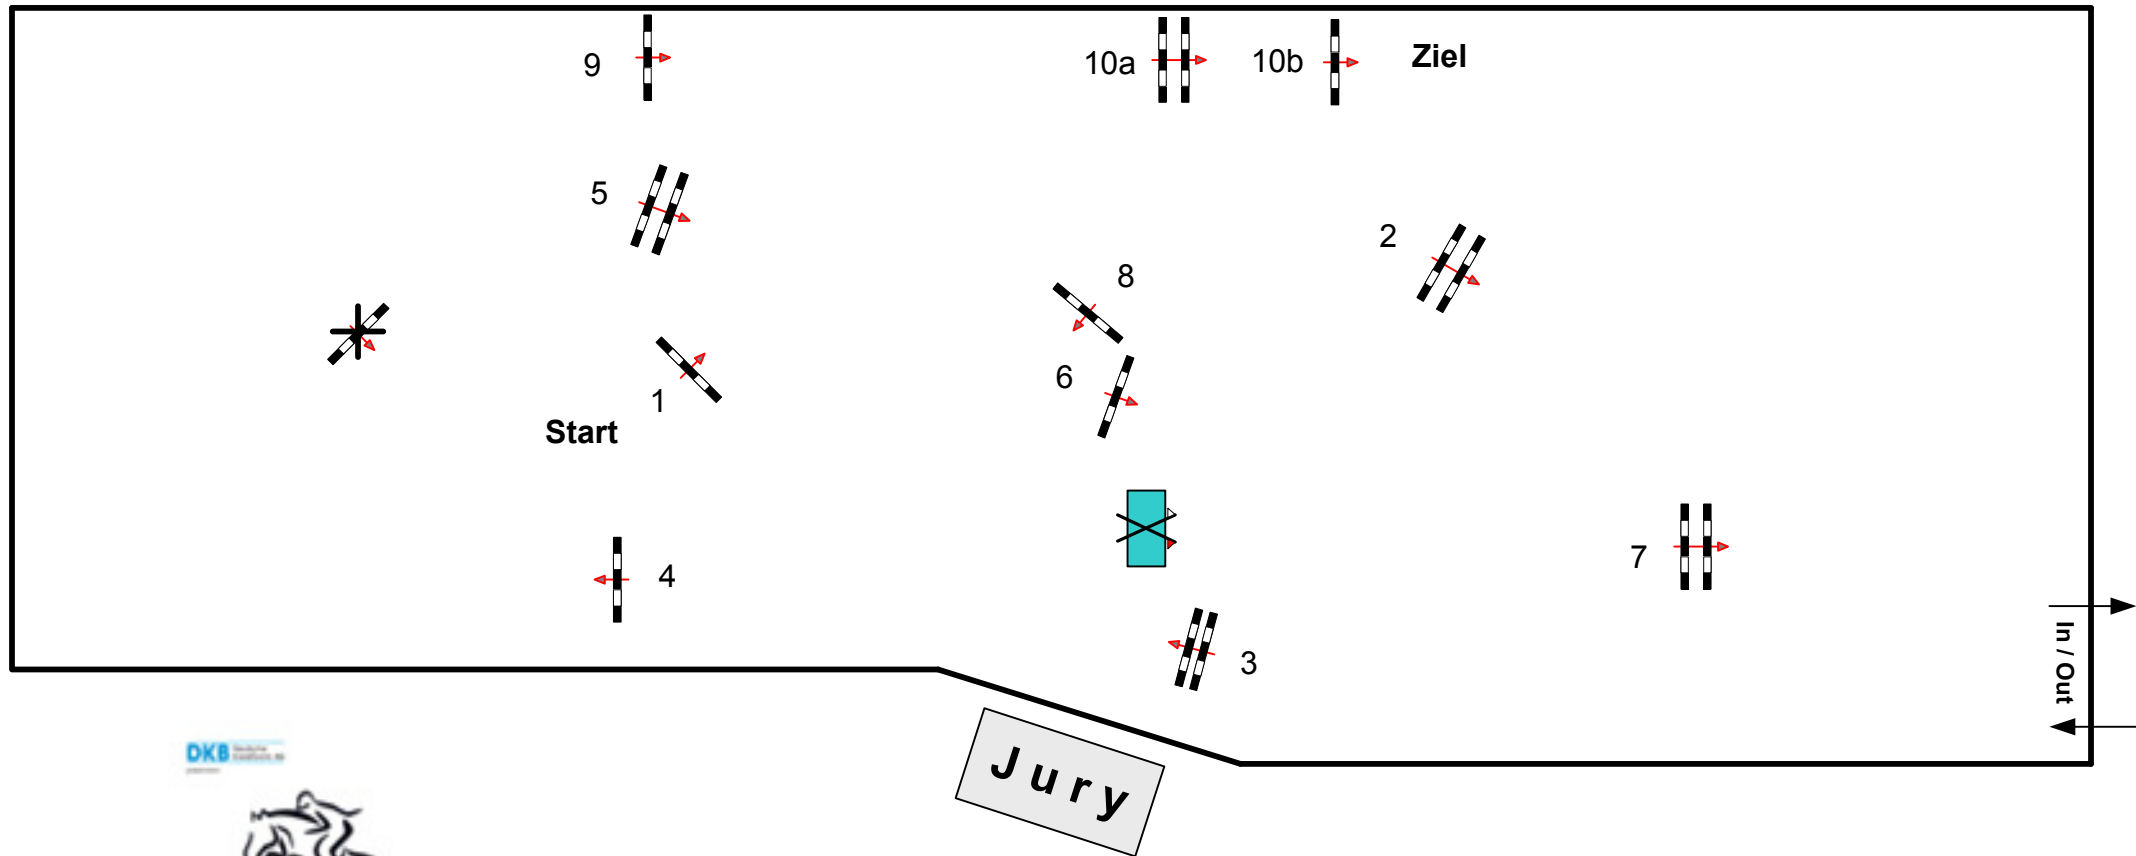

Summer-Meeting Gera 2010

Class No.: 68

1. Wertung LM Junge Reiter

Springprüfung nach Fehler und Zeit

Samstag, 17. Juli 2010

Start: 19:00 Uhr

Table: A
National RG: 501.A1
FEI RG / Art.
Height: 1,25 m

Speed: 350 m/min
Length: 430 m
Time allowed: 74 sec
Time limit: 148 sec

Obstacles: 10
Efforts: 11
Penalty sec:
Closed combination:

1st Jump-off:
Length: 0 m
Time allowed: 0 sec
Time limit: 0 sec

2nd Jump-off:
Length: 0 m
Time allowed: 0 sec
Time limit: 0 sec

Course Designer
Marco Hesse (GER)