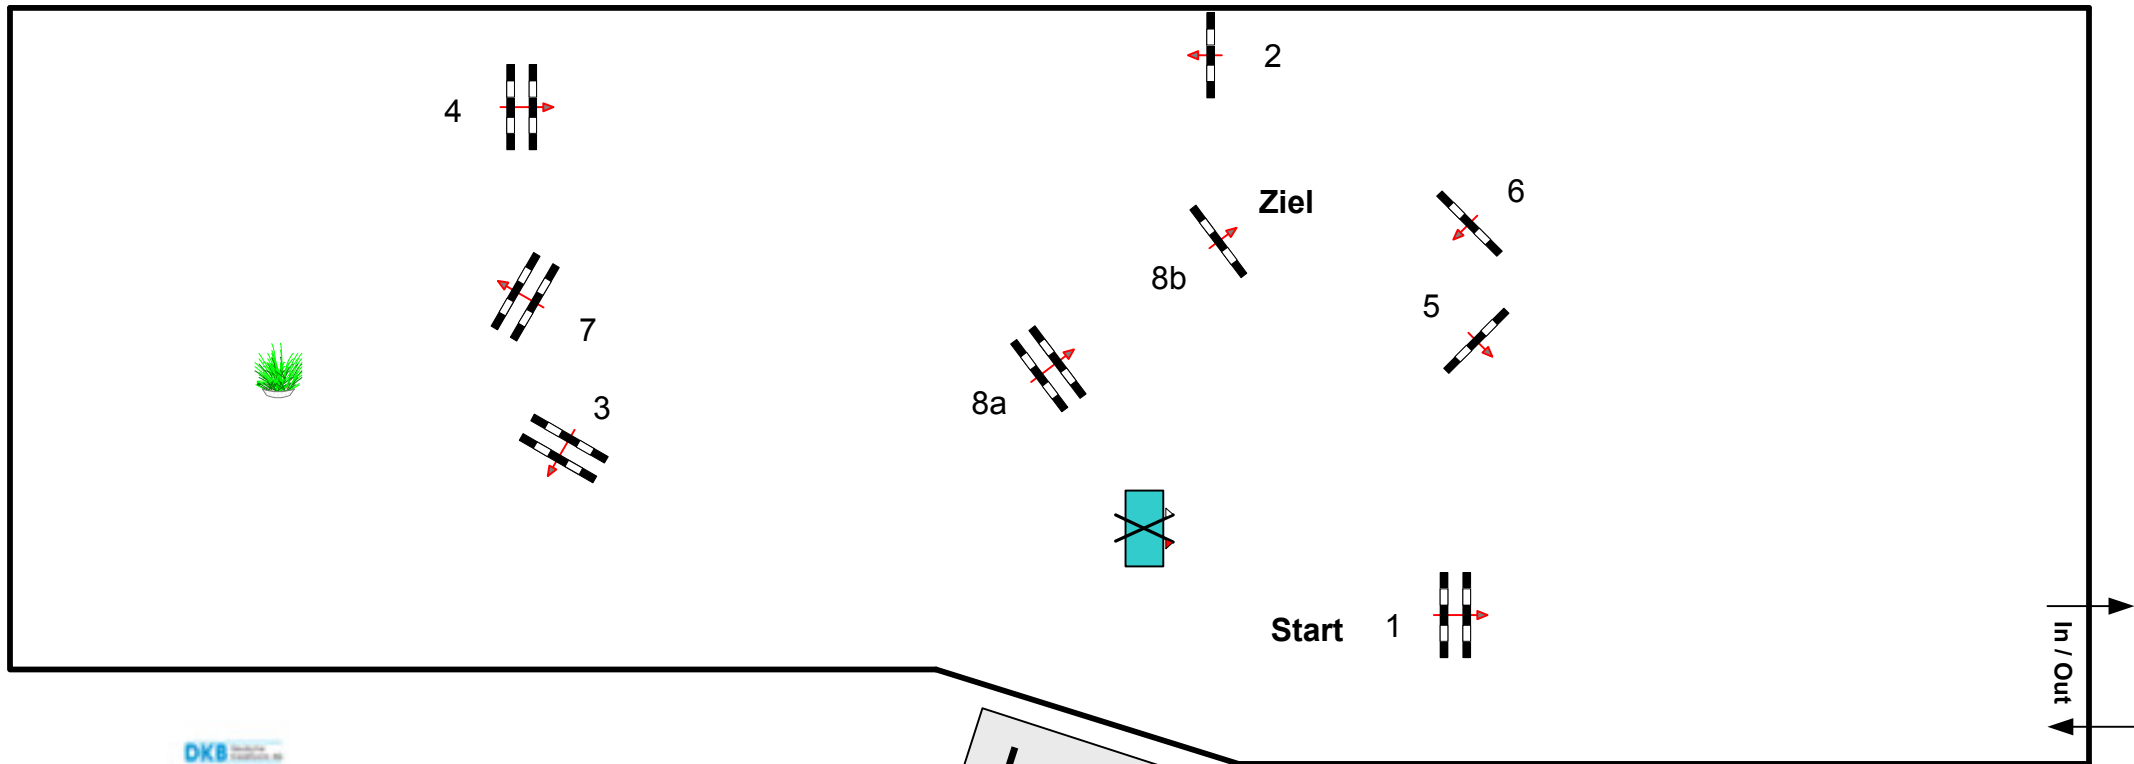

Summer-Meeting Gera 2010

Class No.: 70

1. Wertung LM Pony

Stilspringprüfung

Freitag, 16. Juli 2010

Start: 12:00 Uhr

Table: A
National RG: 520
FEI RG / Art.
Height: 0,95 m

Speed: 350 m/min
Length: 410 m
Time allowed: 71 sec
Time limit: 142 sec

Obstacles: 8
Efforts: 9
Penalty sec:
Closed combination:

1st Jump-off:
Length: 0 m
Time allowed: 0 sec
Time limit: 0 sec

2nd Jump-off:
Length: 0 m
Time allowed: 0 sec
Time limit: 0 sec

DKB

Course Designer
Marco Hesse (GER)