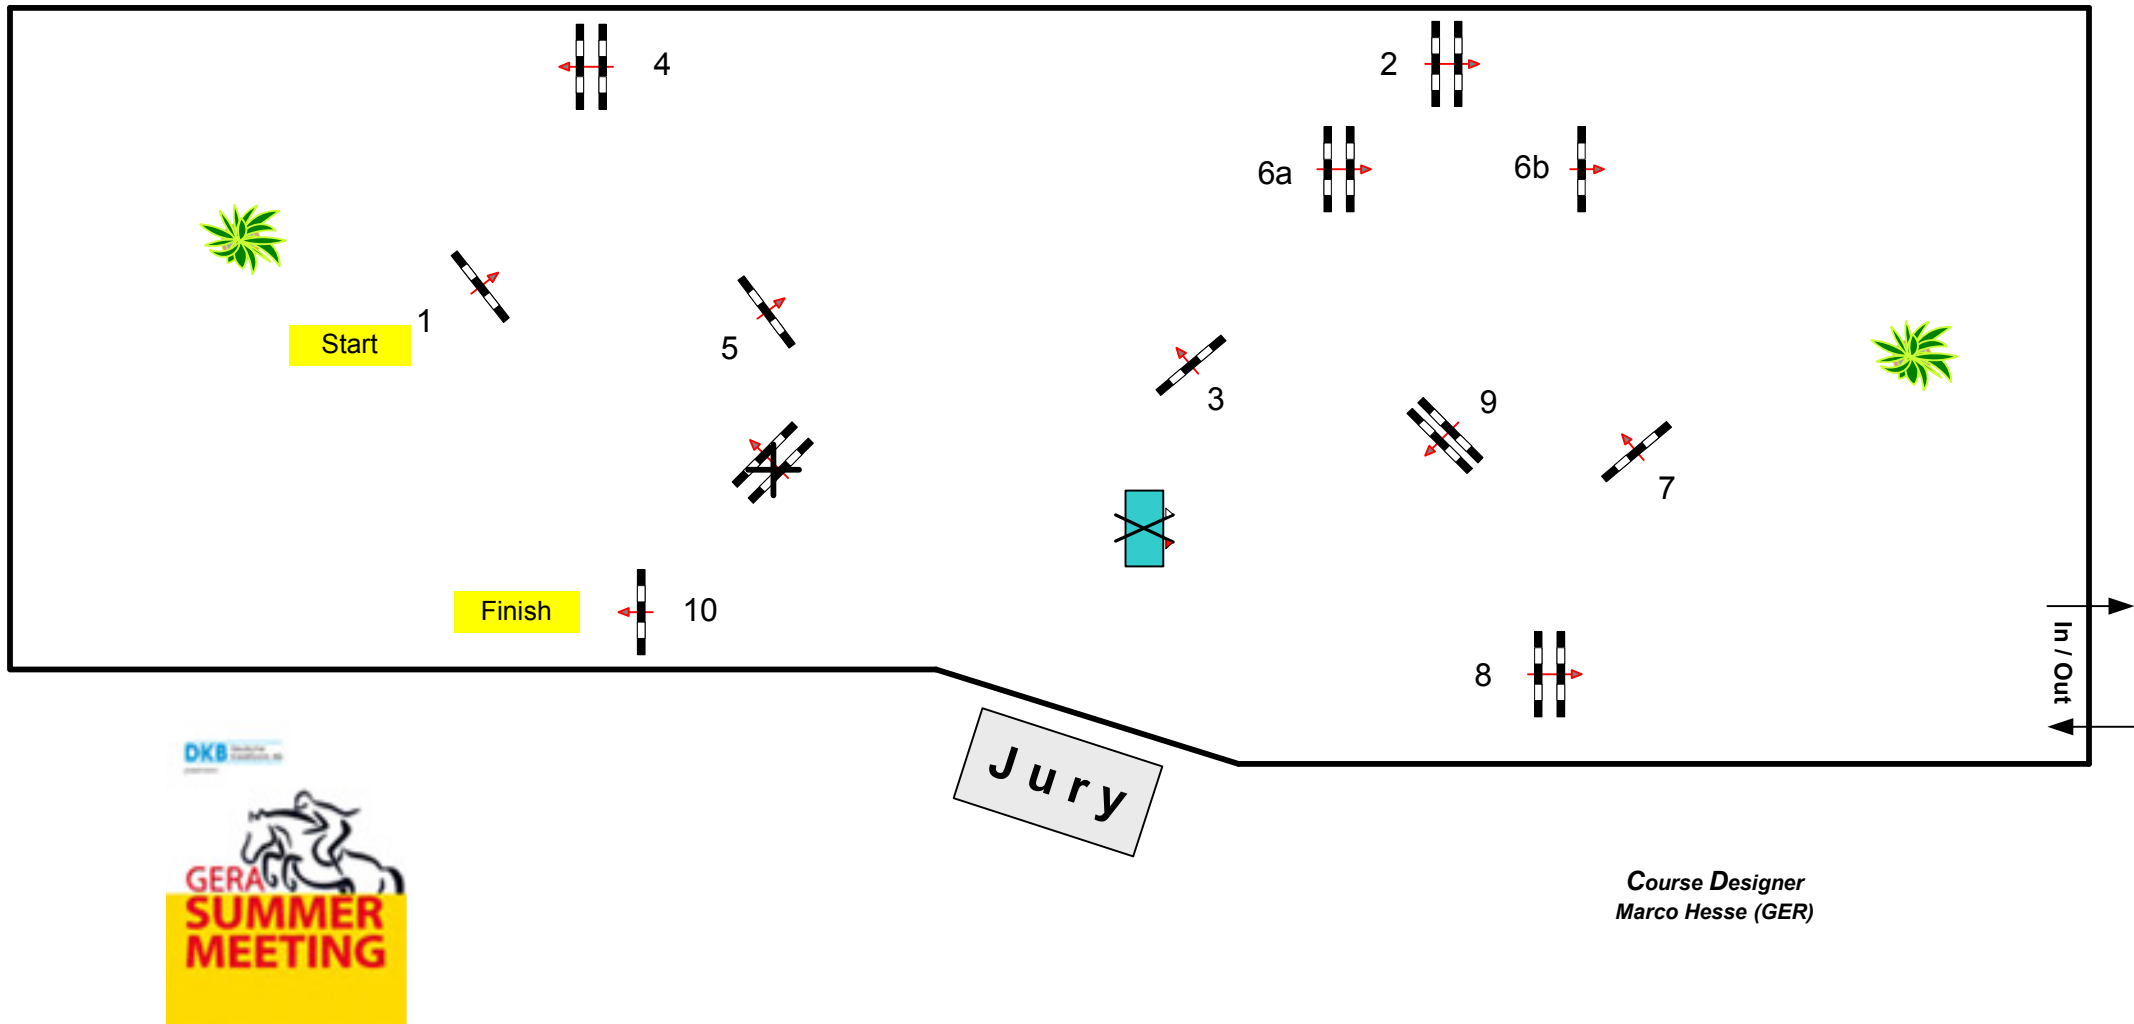

Summer-Meeting Gera 2010

Class No.: 45 50 55 60

Fehler Zeit

Sonntag, 25. Juli 2010

Start: 11:15 Uhr

Table: A
 National RG: 501,A.1
 FEI RG / Art.
 Height: 0,95.1,05.1,15.1,25 m

Speed: 350 m/min
 Length: 410 m
 Time allowed: 71 sec
 Time limit: 142 sec

Obstacles: 10
 Efforts: 11
 Penalty sec:
 Closed combination:

:
 Length: 0 m
 Time allowed: 0 sec
 Time limit: 0 sec

2nd Jump-off:
 Length: 0 m
 Time allowed: 0 sec
 Time limit: 0 sec

Course Designer
 Marco Hesse (GER)