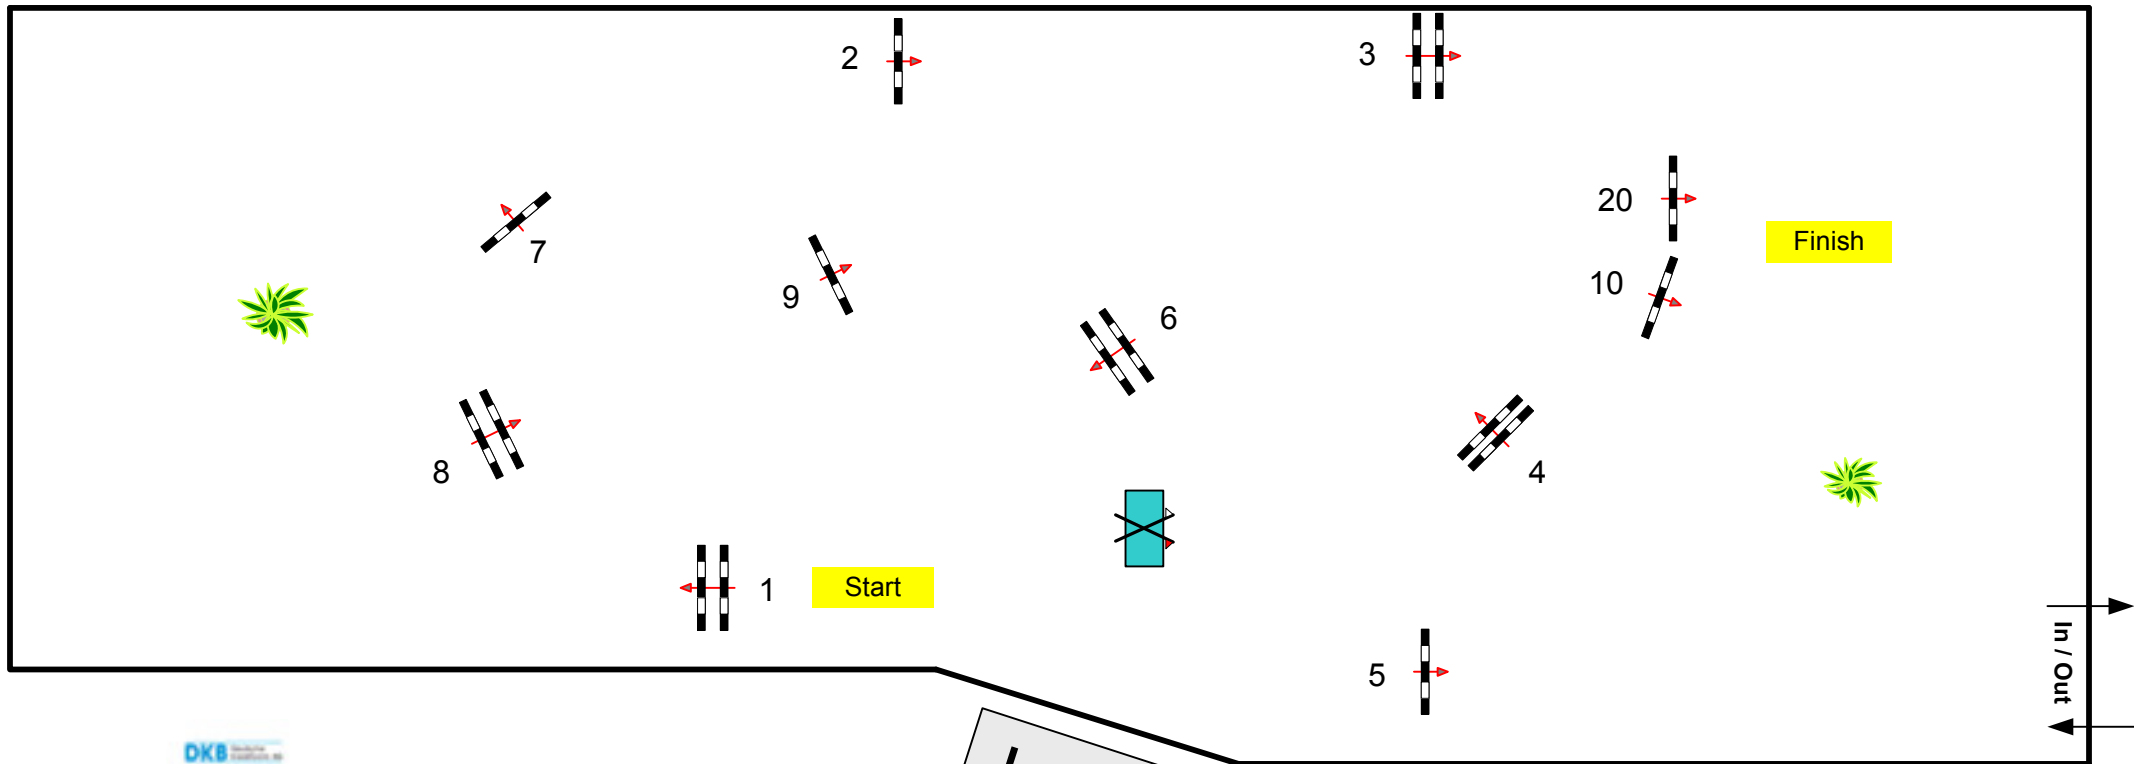

Summer-Meeting Gera 2010

Class No.: 4

Silver Tour

Accumulator Competition

Samstag, 24. Juli 2010

Start: 9:00 Uhr

Table: A
 National RG:
 FEI RG / Art. 269.1,2,3,5 /215.3
 Height: 1,45 m

Speed: 350 m/min
 Length: 410 m
 Time allowed: 71 sec
 Time limit: 142 sec

Obstacles: 10
 Efforts: 10
 Penalty sec:
 Closed combination:

1st Jump-off:
 Length: 0 m
 Time allowed: 0 sec
 Time limit: 0 sec

2nd Jump-off:
 Length: 0 m
 Time allowed: 0 sec
 Time limit: 0 sec

Course Designer
 Marco Hesse (GER)