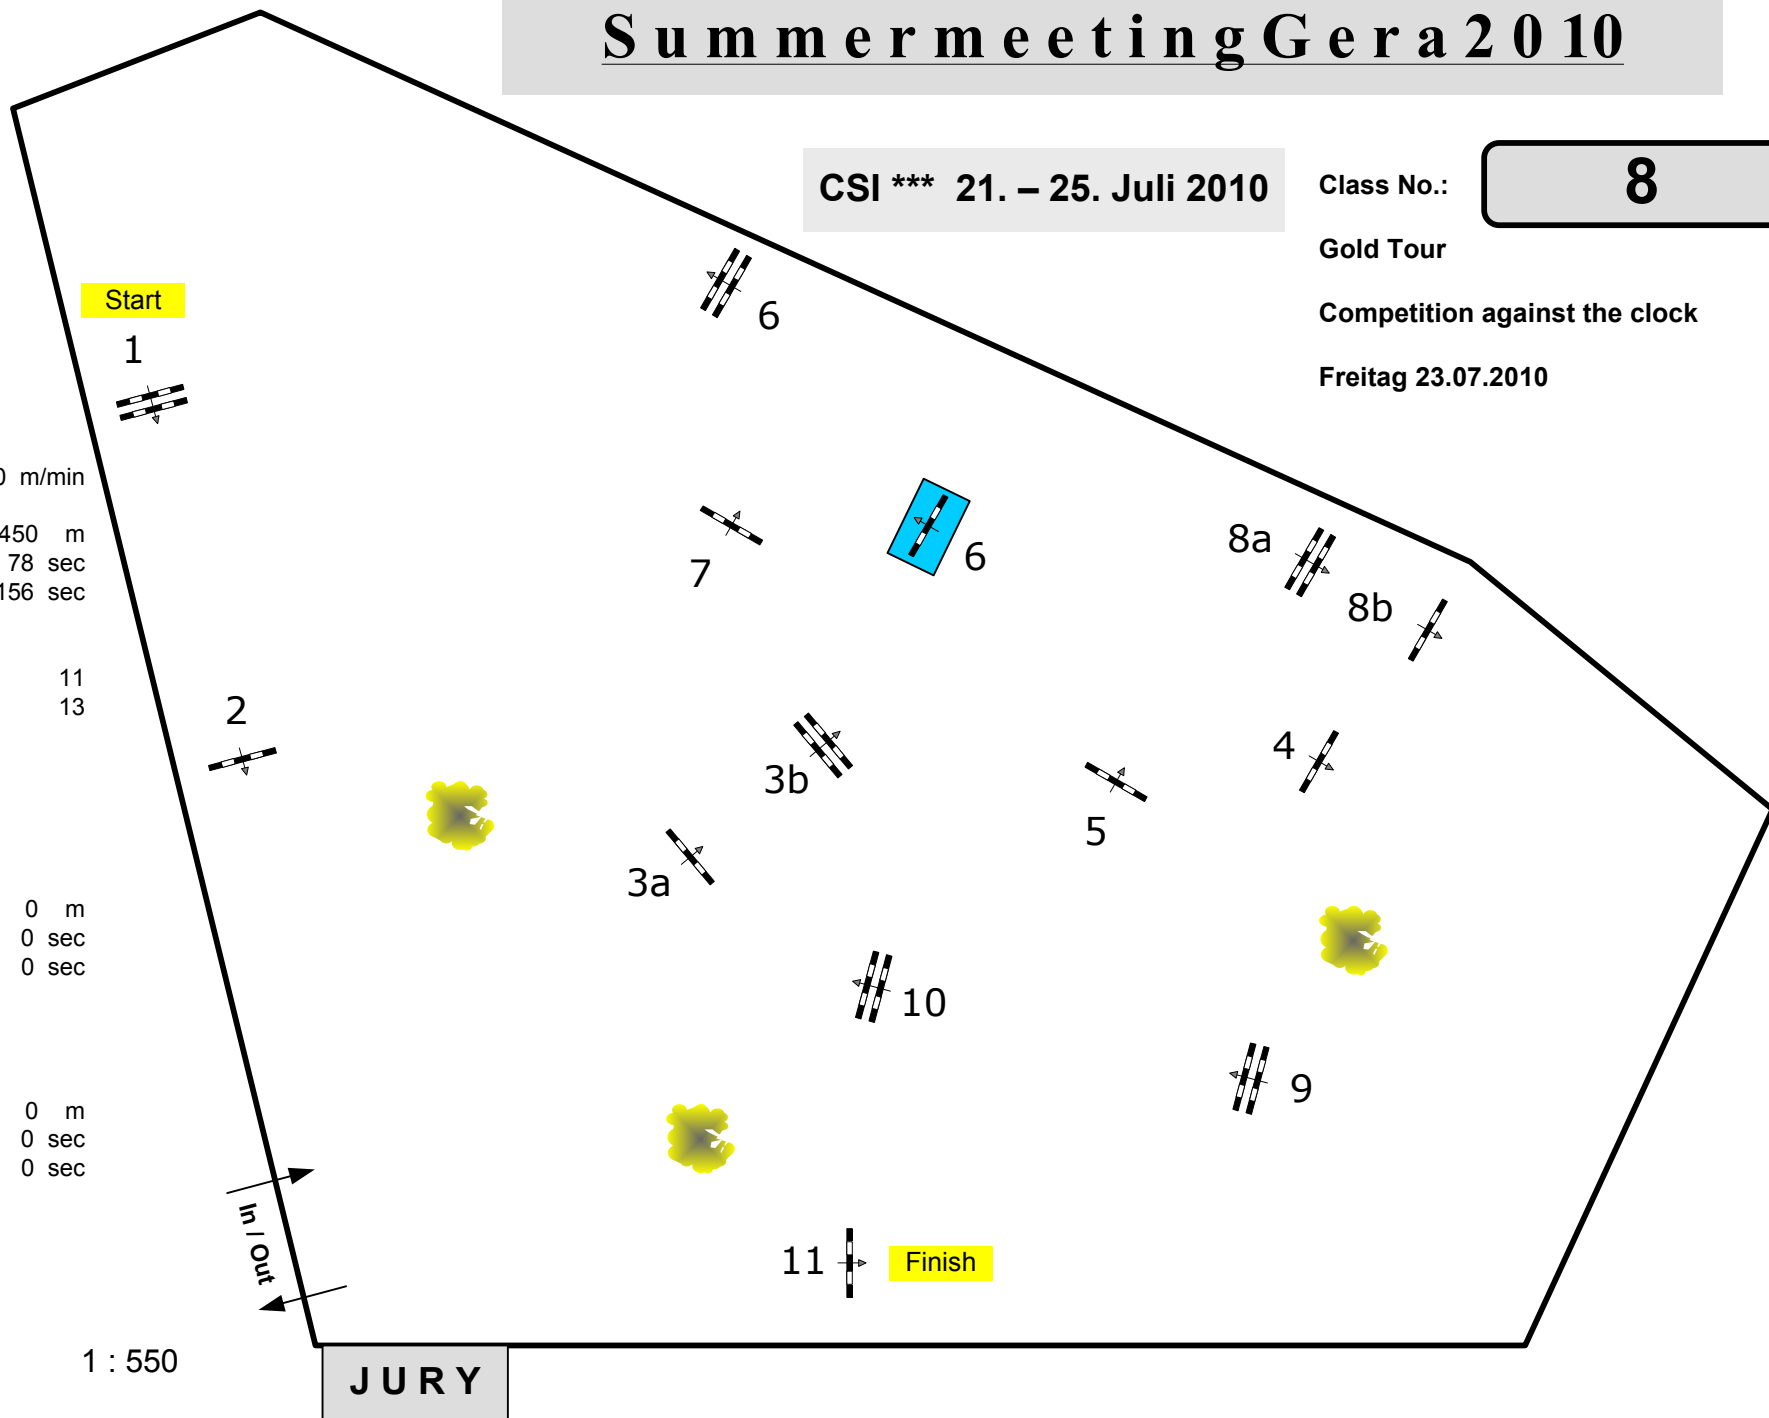

Summermeeting Gera 2010

CSI *** 21. – 25. Juli 2010

Class No.: **8**

Gold Tour

Competition against the clock

Freitag 23.07.2010

Table: A
National RG:
FEI RG / Art. 238.2.1
Height: 1,45 m

Speed: 350 m/min

Length: 450 m
Time allowed: 78 sec
Time limit: 156 sec

Obstacles: 11
Efforts: 13
Penalty sec
Closed combination:

1st Jump-off:

Length: 0 m
Time allowed: 0 sec
Time limit: 0 sec

2nd Jump-off:

Length: 0 m
Time allowed: 0 sec
Time limit: 0 sec

Course Designer
Christian Wiegand (GER)

1 : 550

JURY