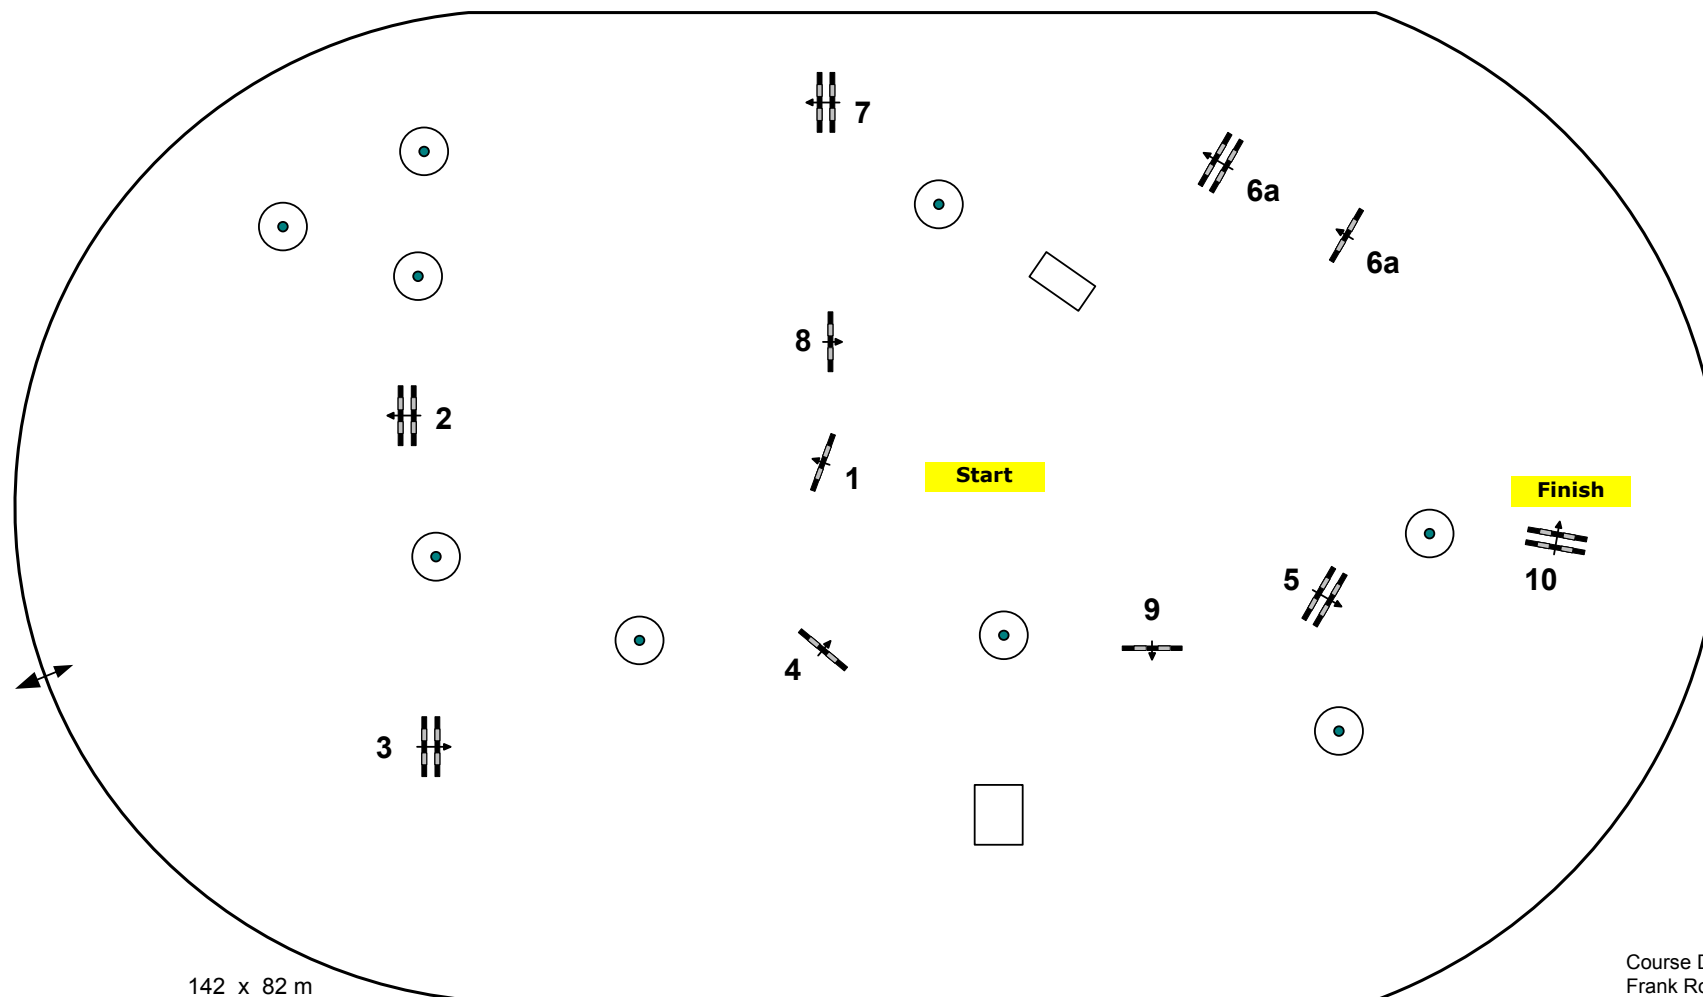

# CSI\*\*\*\* Wiesbaden 2010

INTERNATIONALES  
**PFINGST  
TURNIER**  
WIESBADEN

Class No.: 11/14/17

Amateur Tour

Competition against the clock

Table: A  
National RG:  
FEI RG / Art. 238.2.1  
Height: 115/125/140 m

Speed: 350 m/min  
Length: 440 m  
Time allowed: 76 sec  
Time limit: 152 sec

Jump-off:  
Length: 0 m  
Time allowed: 0 sec  
Time limit: 0 sec

Course Designer:  
Frank Rothenberger (GER)