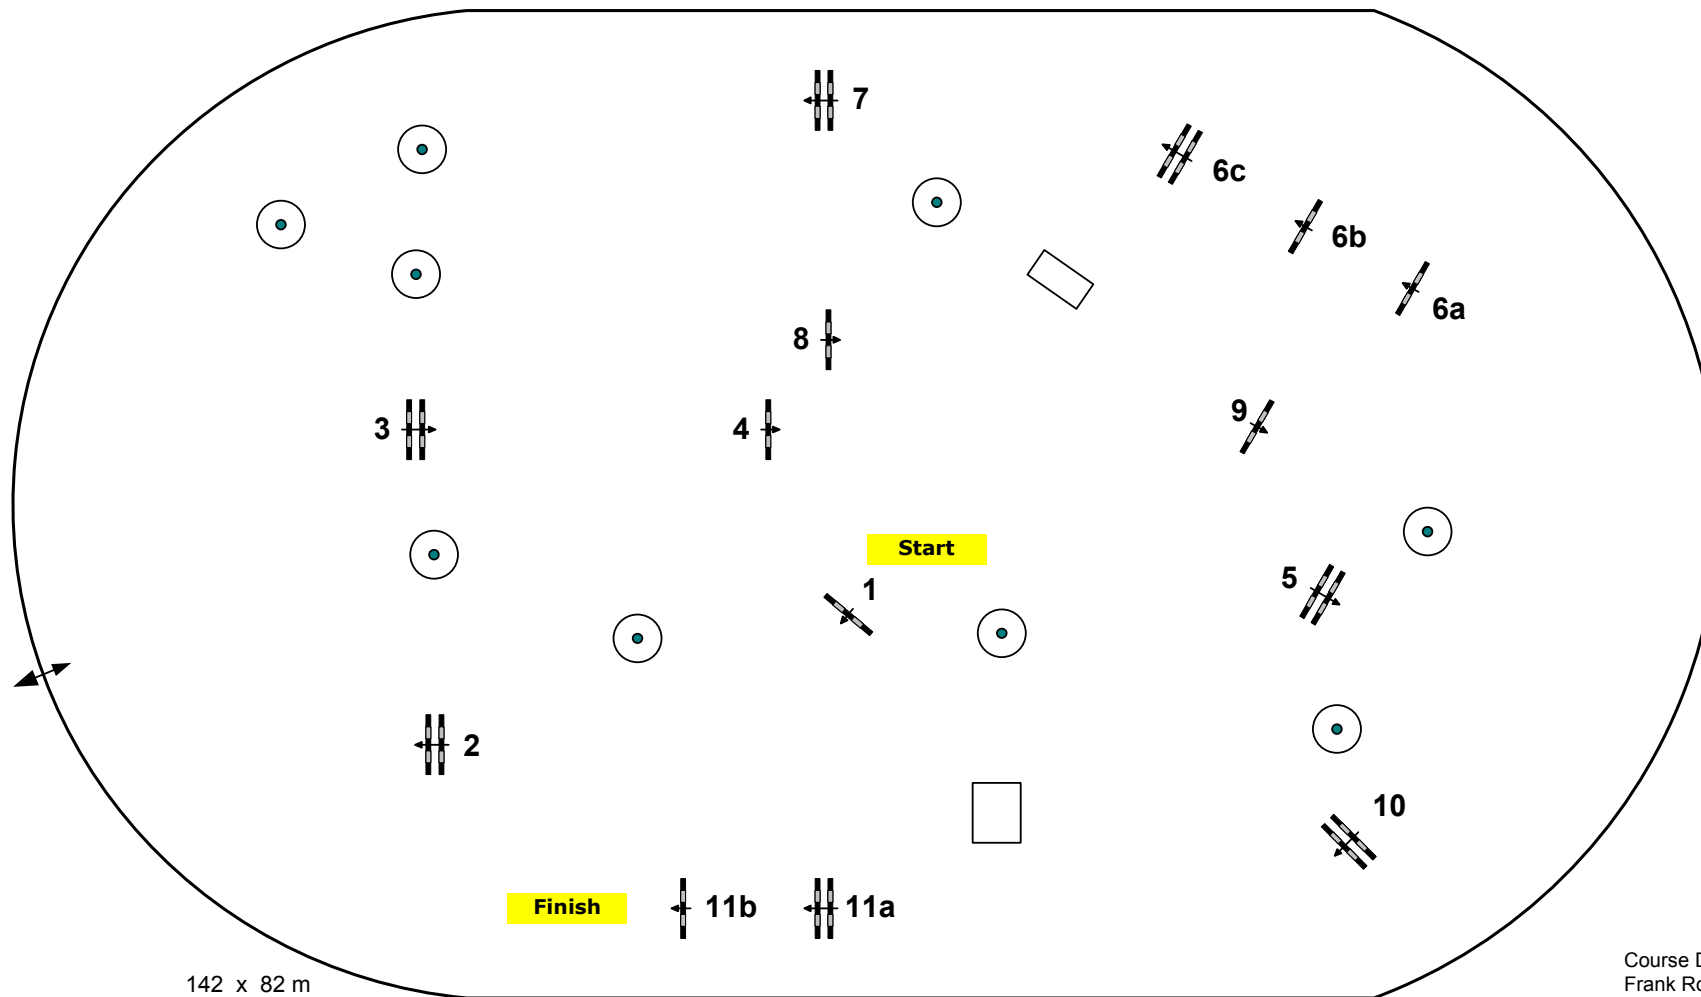

CSI**** Wiesbaden 2010

INTERNATIONALES
**PFINGST
TURNIER**
WIESBADEN

Class No.: 27

Springen CiC***

Competition against the clock

Table: A
National RG:
FEI RG / Art. 238.2.1
Height: 125 m

Speed: 375 m/min
Length: 500 m
Time allowed: 80 sec
Time limit: 160 sec

Jump-off:
Length: 0 m
Time allowed: 0 sec
Time limit: 0 sec

Course Designer:
Frank Rothenberger (GER)