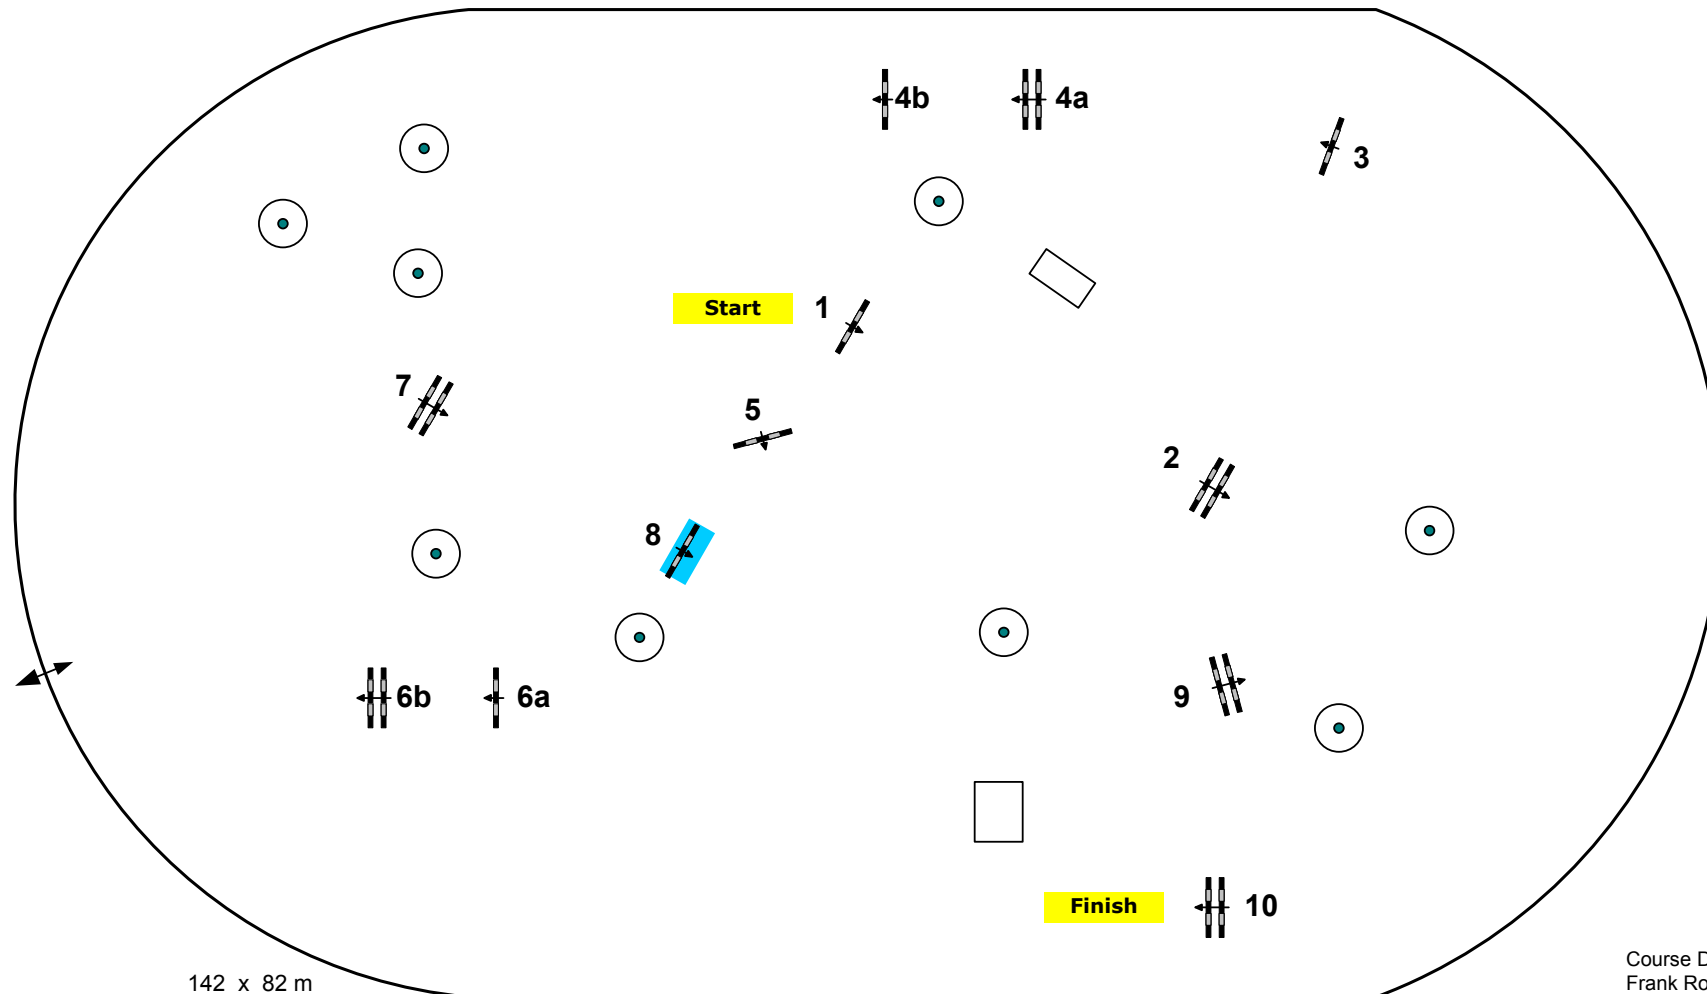

CSI**** Wiesbaden 2010

INTERNATIONALES
**PFINGST
TURNIER**
WIESBADEN

Class No.: 4

Dyckerhoff Preis

Competition against the clock

Table: A
National RG:
FEI RG / Art. 238.2.1
Height: 1,40 m

Speed: 350 m/min
Length: 420 m
Time allowed: 72 sec
Time limit: 144 sec

Jump-off:
Length: 0 m
Time allowed: 0 sec
Time limit: 0 sec

Course Designer:
Frank Rothenberger (GER)