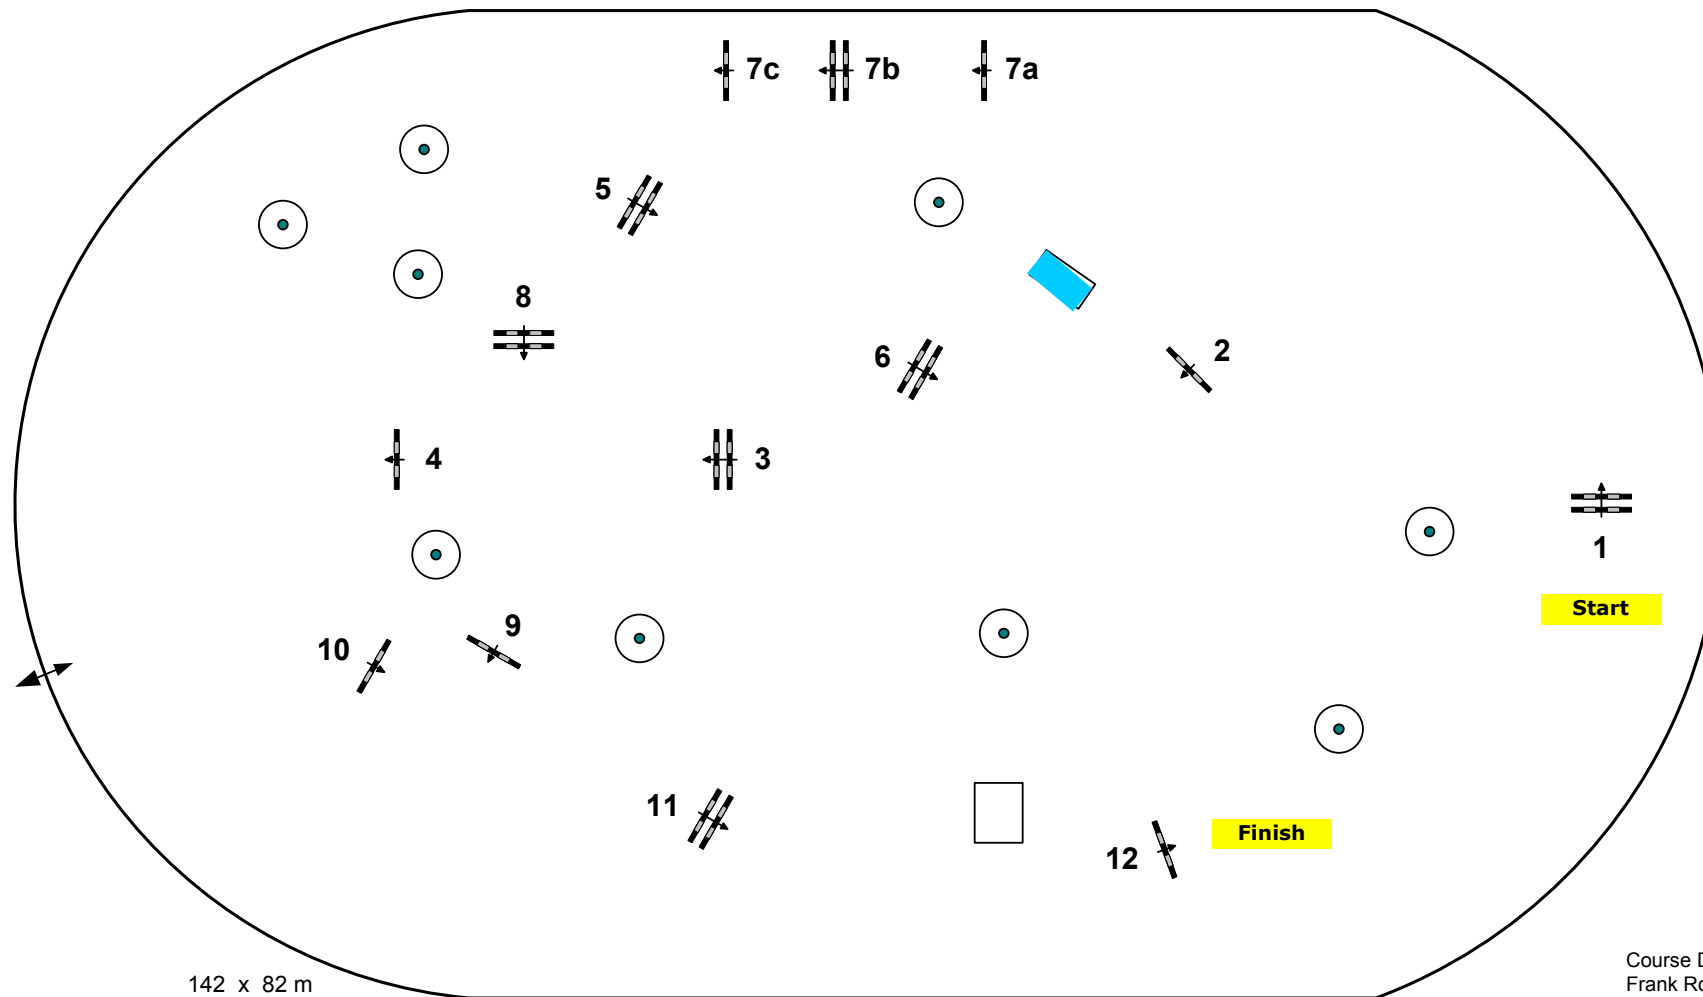

CSI**** Wiesbaden 2010

INTERNATIONALES
**PFINGST
TURNIER**
WIESBADEN

Class No.: 2

Youngster Tour

Competition against the clock

Table: A
National RG:
FEI RG / Art. 238.2.1
Height: 1,40 m

Speed: 350 m/min
Length: 450 m
Time allowed: 78 sec
Time limit: 156 sec

Jump-off: 0
Length: 0 m
Time allowed: 0 sec
Time limit: 0 sec

Course Designer:
Frank Rothenberger (GER)