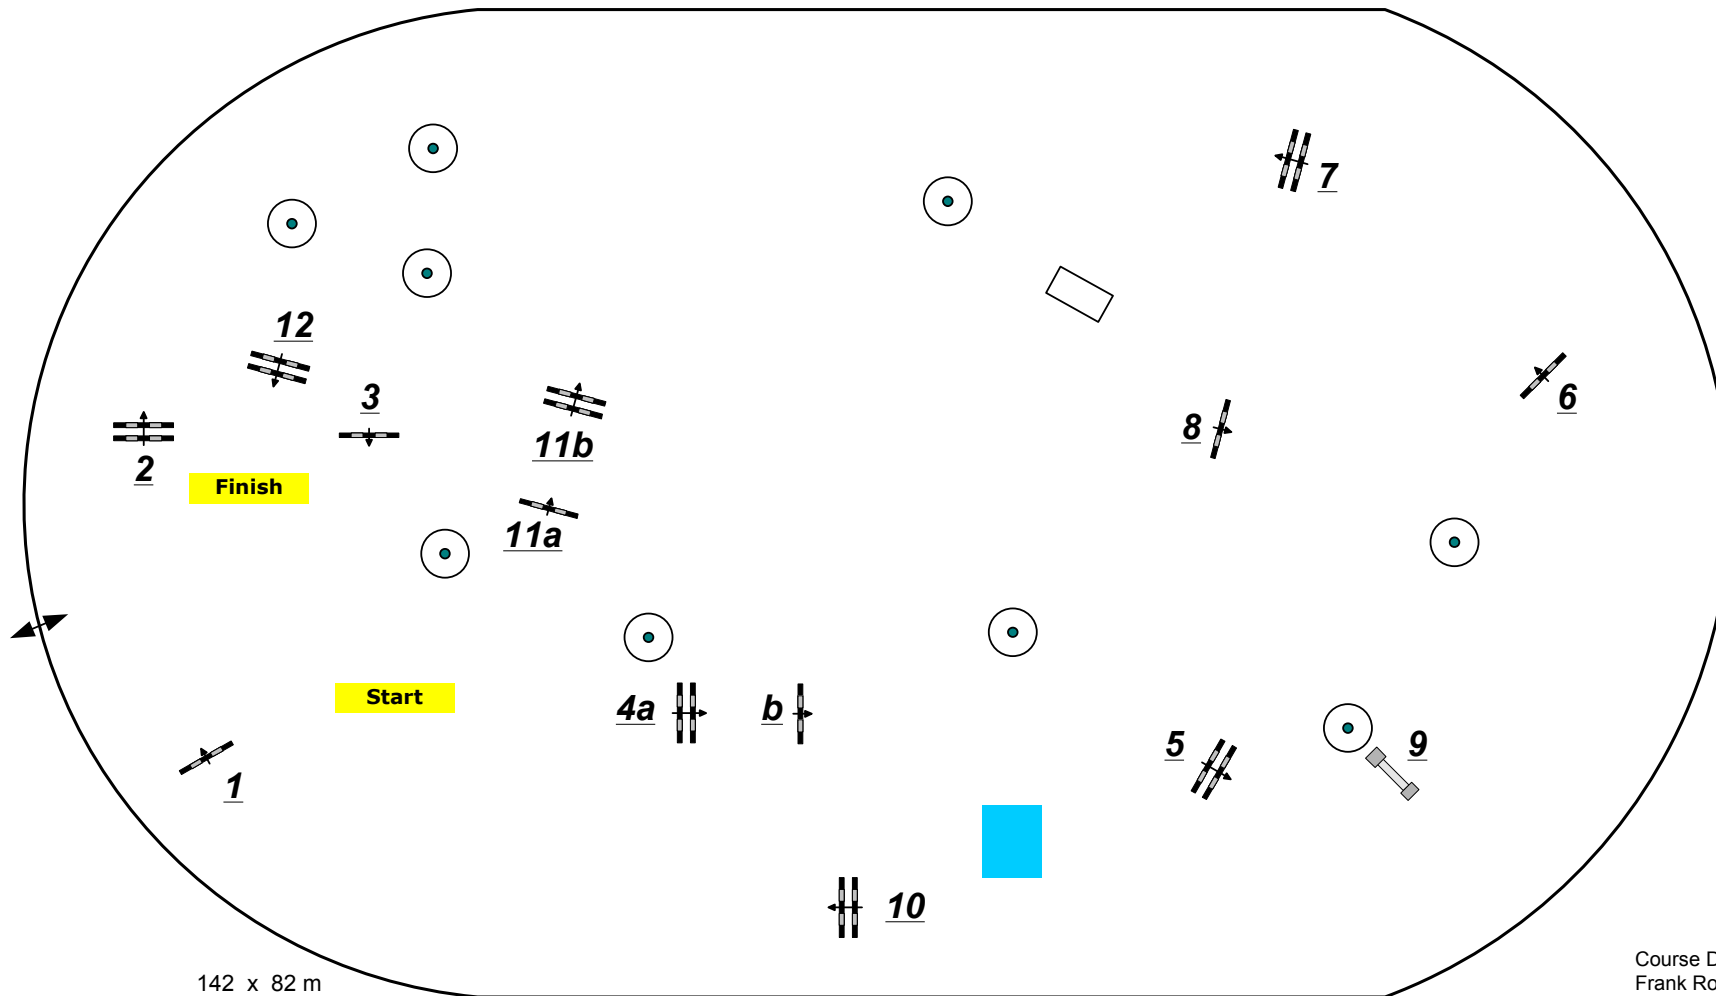

CSI**** Wiesbaden 2010

INTERNATIONALES
**PFINGST
TURNIER**
WIESBADEN

Class No.: 6

Wiesbaden Speed

Competition against the clock

Table: A
National RG:
FEI RG / Art. 238.2.1
Height: 1,45 m

Speed: 350 m/min
Length: 490 m
Time allowed: 84 sec
Time limit: 168 sec

Jump-off:
Length: 0 m
Time allowed: 0 sec
Time limit: 0 sec

Course Designer:
Frank Rothenberger (GER)